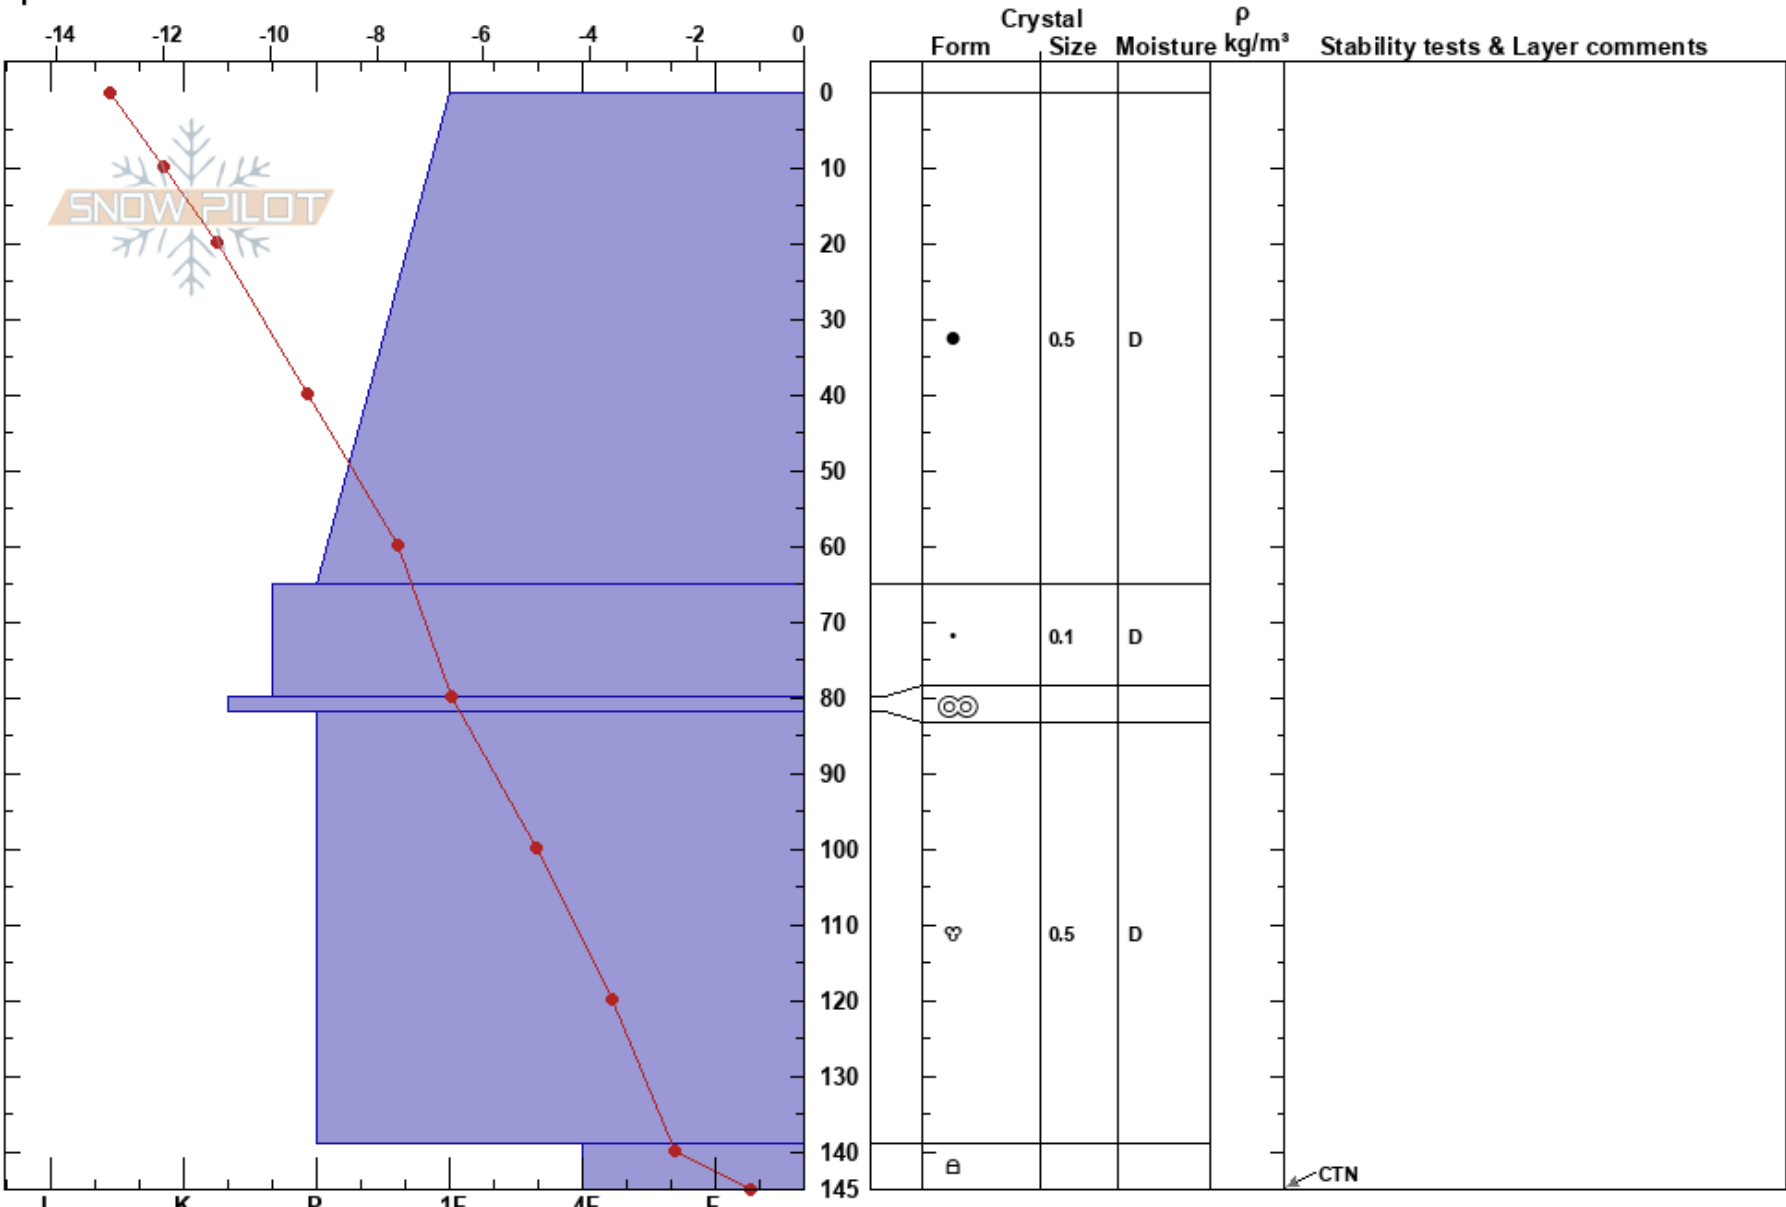

2018 02 13 T1 Barasdalen
 Signaldalen
 Norway
 Elevation: 745 m
 Aspect: N
 Specifics:

Frode Andersen
 13/02/2018 - 10:43
 Co-ord: 34W DB 67888 61749
 Slope Angle: 30°
 Wind Loading:

Stability:
 Air Temperature: -11.3°C PF:5
 Sky Cover: FEW
 Precipitation: NO
 Wind: SE Calm

HS:145
 Layer Notes:

Notes: