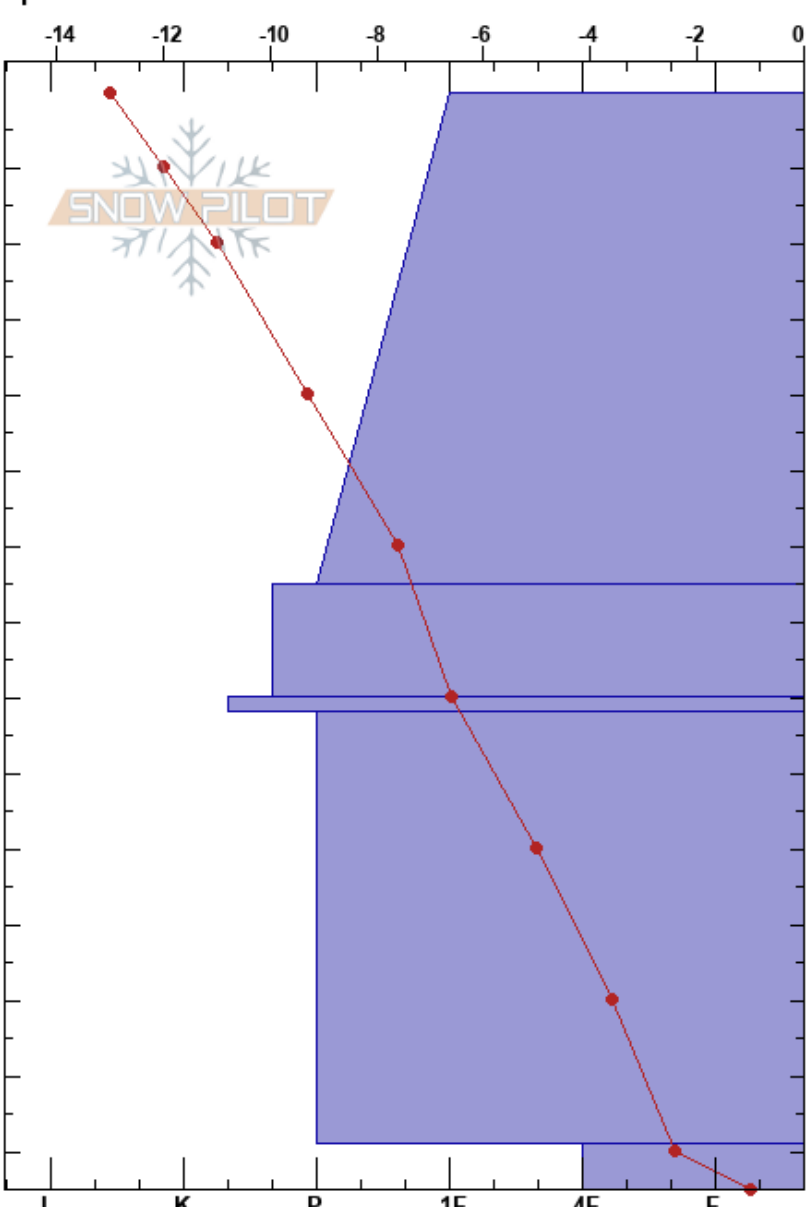

2018 02 13 T1 Barasdalen
 Signaldalen
 Norway
 Elevation: 745 m
 Aspect: N
 Specifics:

Frode Andersen
 13/02/2018 - 10:43
 Co-ord: 34W DB 67888 61749
 Slope Angle: 30°
 Wind Loading:

Stability:
 Air Temperature: -11.3°C PF:5
 Sky Cover: FEW
 Precipitation: NO
 Wind: SE Calm

Layer Notes:

Form	Crystal		ρ kg/m³	Stability tests & Layer comments
	Size	Moisture		
•	0.5	D		
.	0.1	D		
⊙				
⊙				
⊙	0.5	D		
⊙				

Notes: