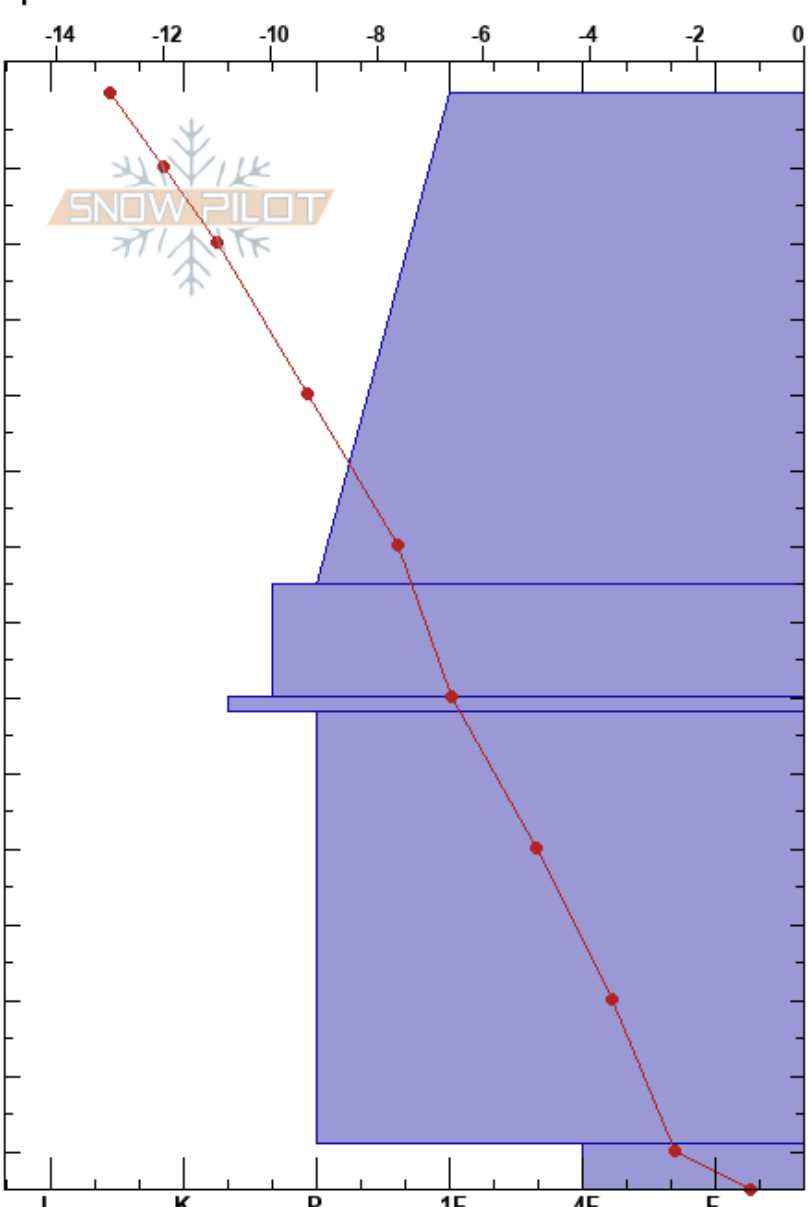

2018 02 13 T1 Barasdalen
 Signaldalen
 Norway
 Elevation: 745 m
 Aspect: N
 Specifics:

Frode Andersen
 13/02/2018 - 10:43
 Co-ord: 34W DB 67888 61749
 Slope Angle: 30°
 Wind Loading:

Stability:
 Air Temperature: -11.3°C PF:5
 Sky Cover: FEW
 Precipitation: NO
 Wind: SE Calm

Layer Notes:

Form	Crystal		ρ kg/m ³	Stability tests & Layer comments
	Size	Moisture		
•	0.5	D		
.	0.1	D		
⊙⊙				
♡	0.5	D		
⊖				

Notes:

CTN