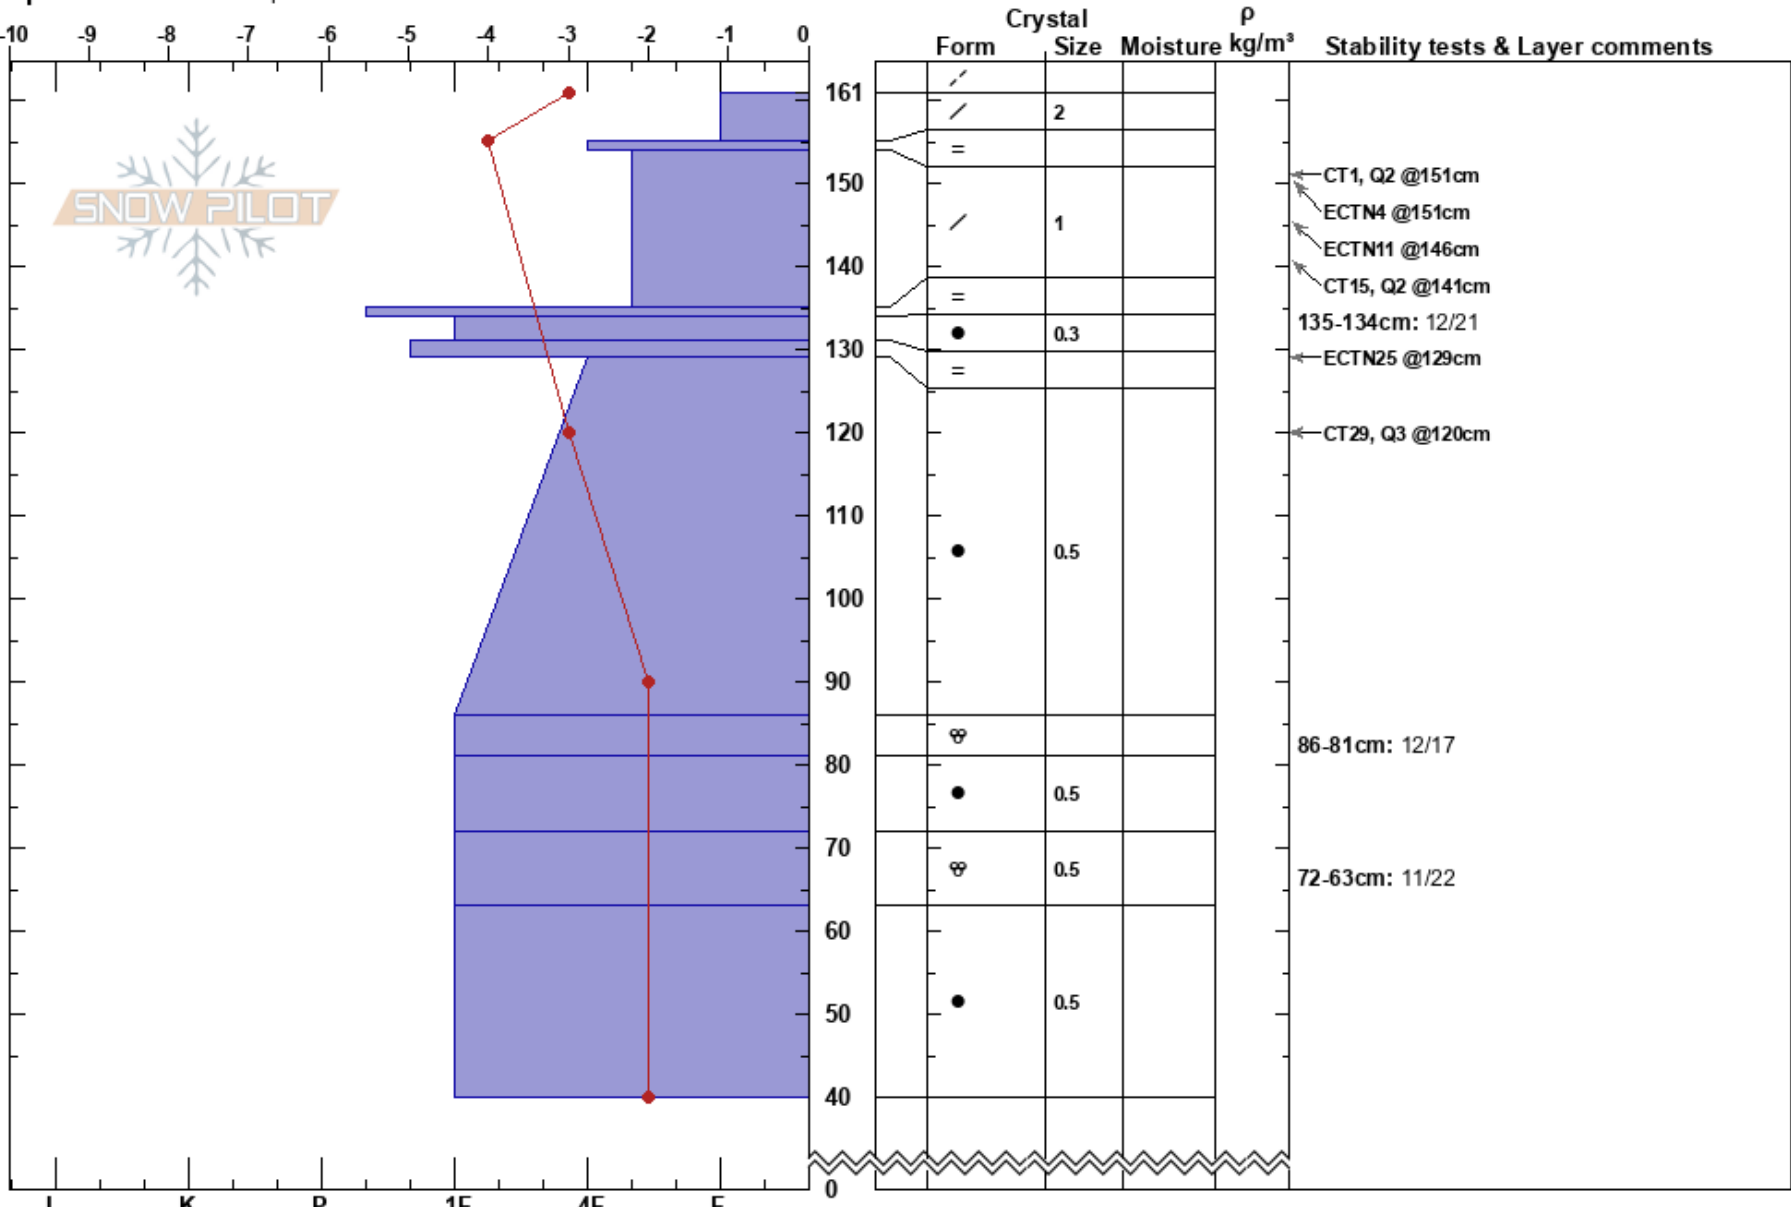

Glidden
 Silver Valley Area
 ID
 Elevation: 6420 ft
 Aspect: W
 Specifics: We skied slope

Mikey Church
 12/26/2024 - 12:40pm
 Co-ord: 47.51694N, -115.72406W
 Slope Angle: 34°
 Wind Loading: yes

Stability: **HS:161**
 Air Temperature: -3°C
 Sky Cover: OVC
 Precipitation: S2
 Wind: SW Strong

PF:42
 PS: 18

Layer Notes:
 135-134cm: 12/21
 134-131cm: Problematic layer
 86-81cm: 12/17
 72-63cm: 11/22

Notes: