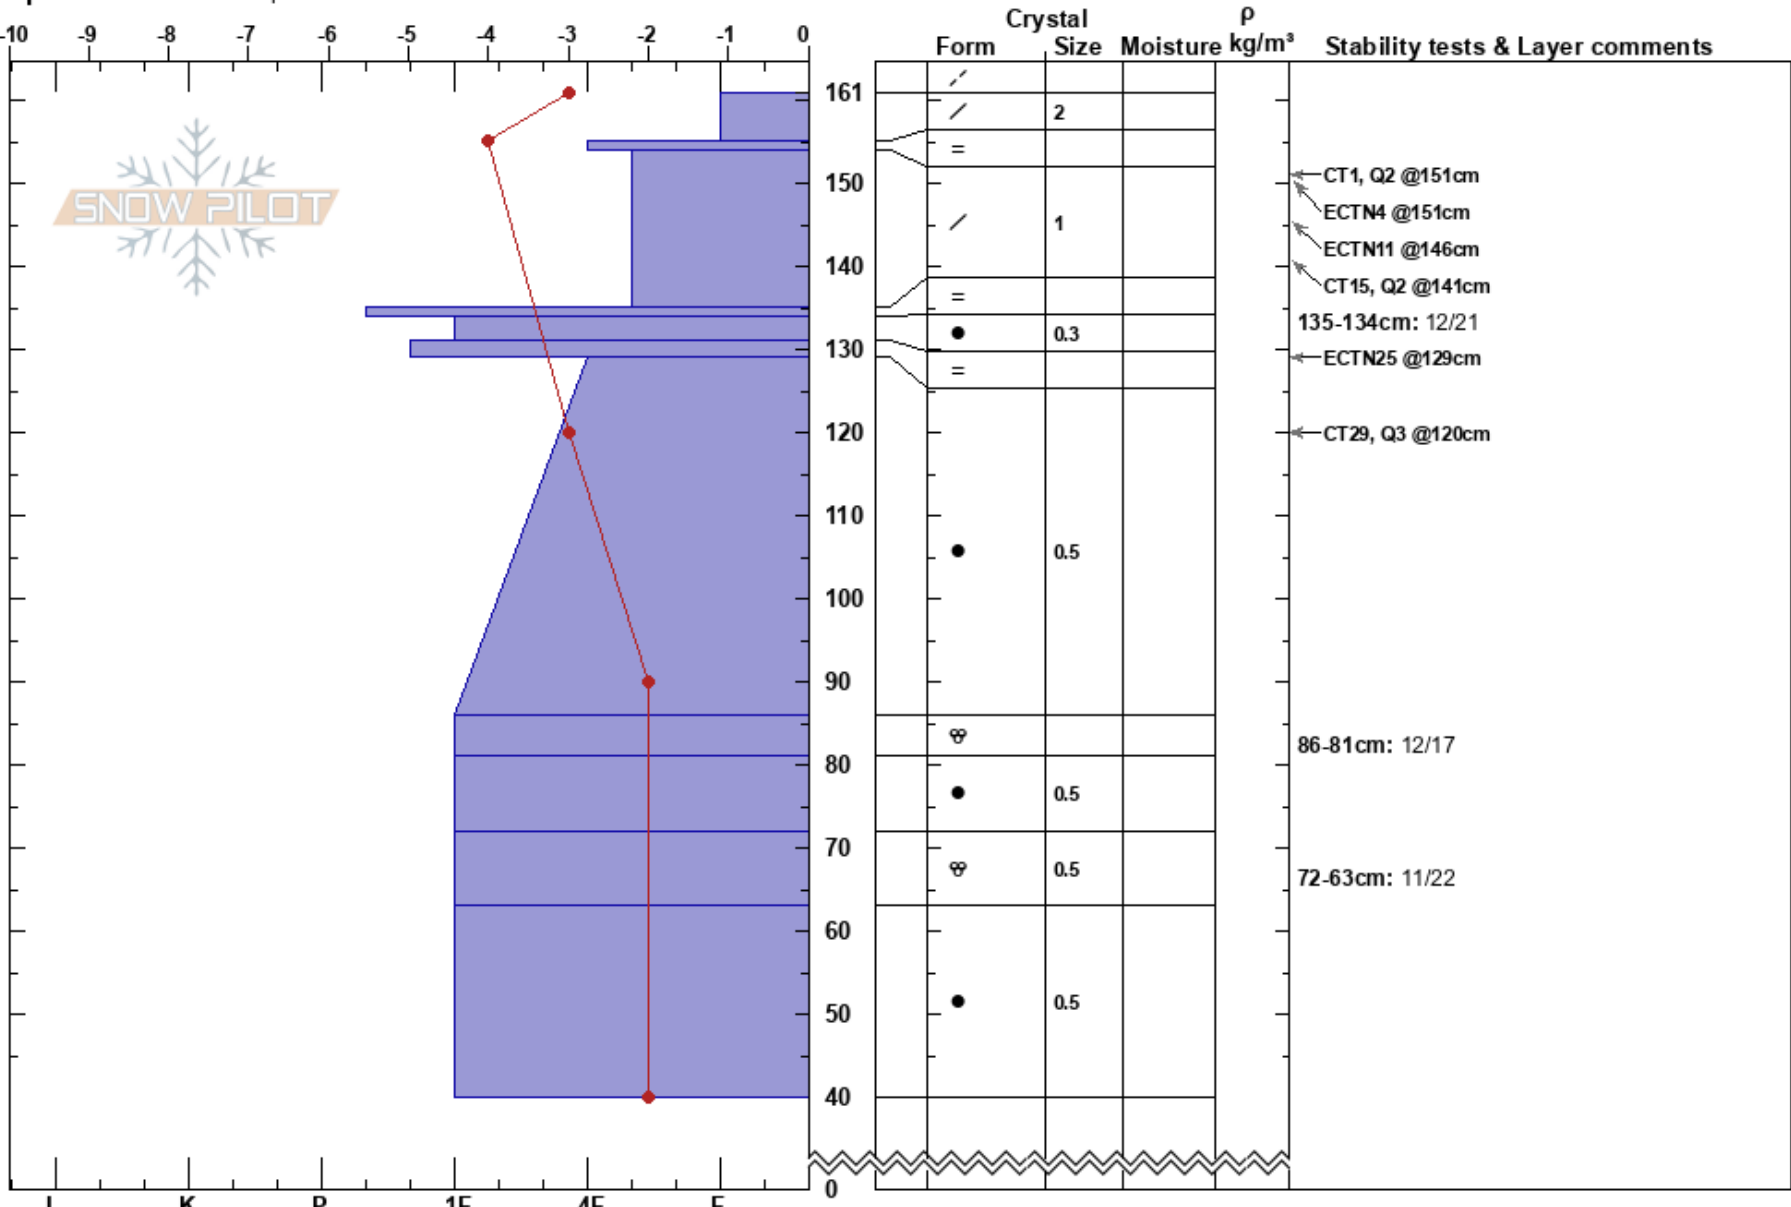

Glidden  
 Silver Valley Area  
 ID  
 Elevation: 6420 ft  
 Aspect: W  
 Specifics: We skied slope

Mikey Church  
 12/26/2024 - 12:40pm  
 Co-ord: 47.51694N, -115.72406W  
 Slope Angle: 34°  
 Wind Loading: yes

Stability: **HS:161**  
 Air Temperature: -3°C  
 Sky Cover: OVC  
 Precipitation: S2  
 Wind: SW Strong

PF:42  
 PS: 18  
 Layer Notes:  
 135-134cm: 12/21  
 134-131cm: Problematic layer  
 86-81cm: 12/17  
 72-63cm: 11/22