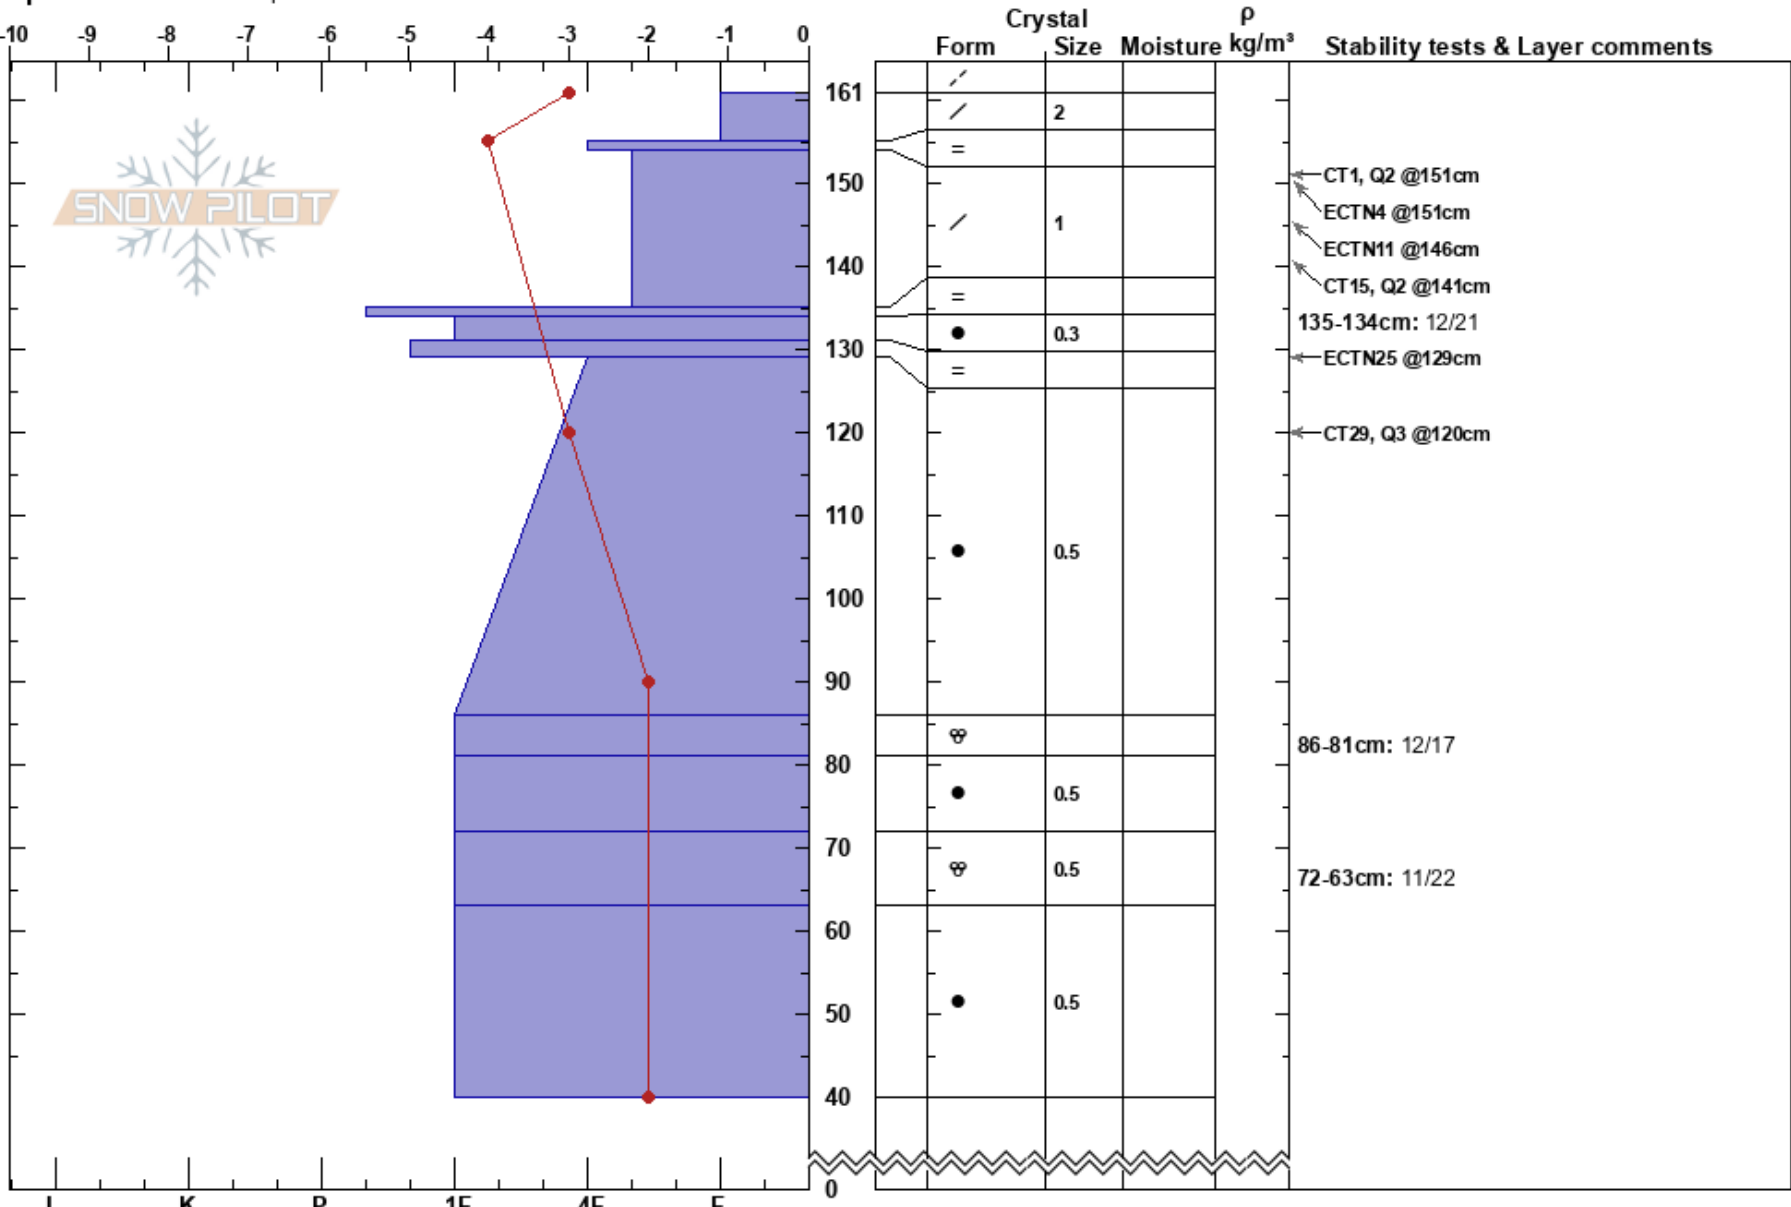

Glidden
 Silver Valley Area
 ID
 Elevation: 6420 ft
 Aspect: W
 Specifics: We skied slope

Mikey Church
 12/26/2024 - 12:40pm
 Co-ord: 47.51694N, -115.72406W
 Slope Angle: 34°
 Wind Loading: yes

Stability: **HS:161**
 Air Temperature: -3°C
 Sky Cover: OVC
 Precipitation: S2
 Wind: SW Strong

PF:42
 PS: 18
 Layer Notes:
 135-134cm: 12/21
 134-131cm: Problematic layer
 86-81cm: 12/17
 72-63cm: 11/22

Notes: