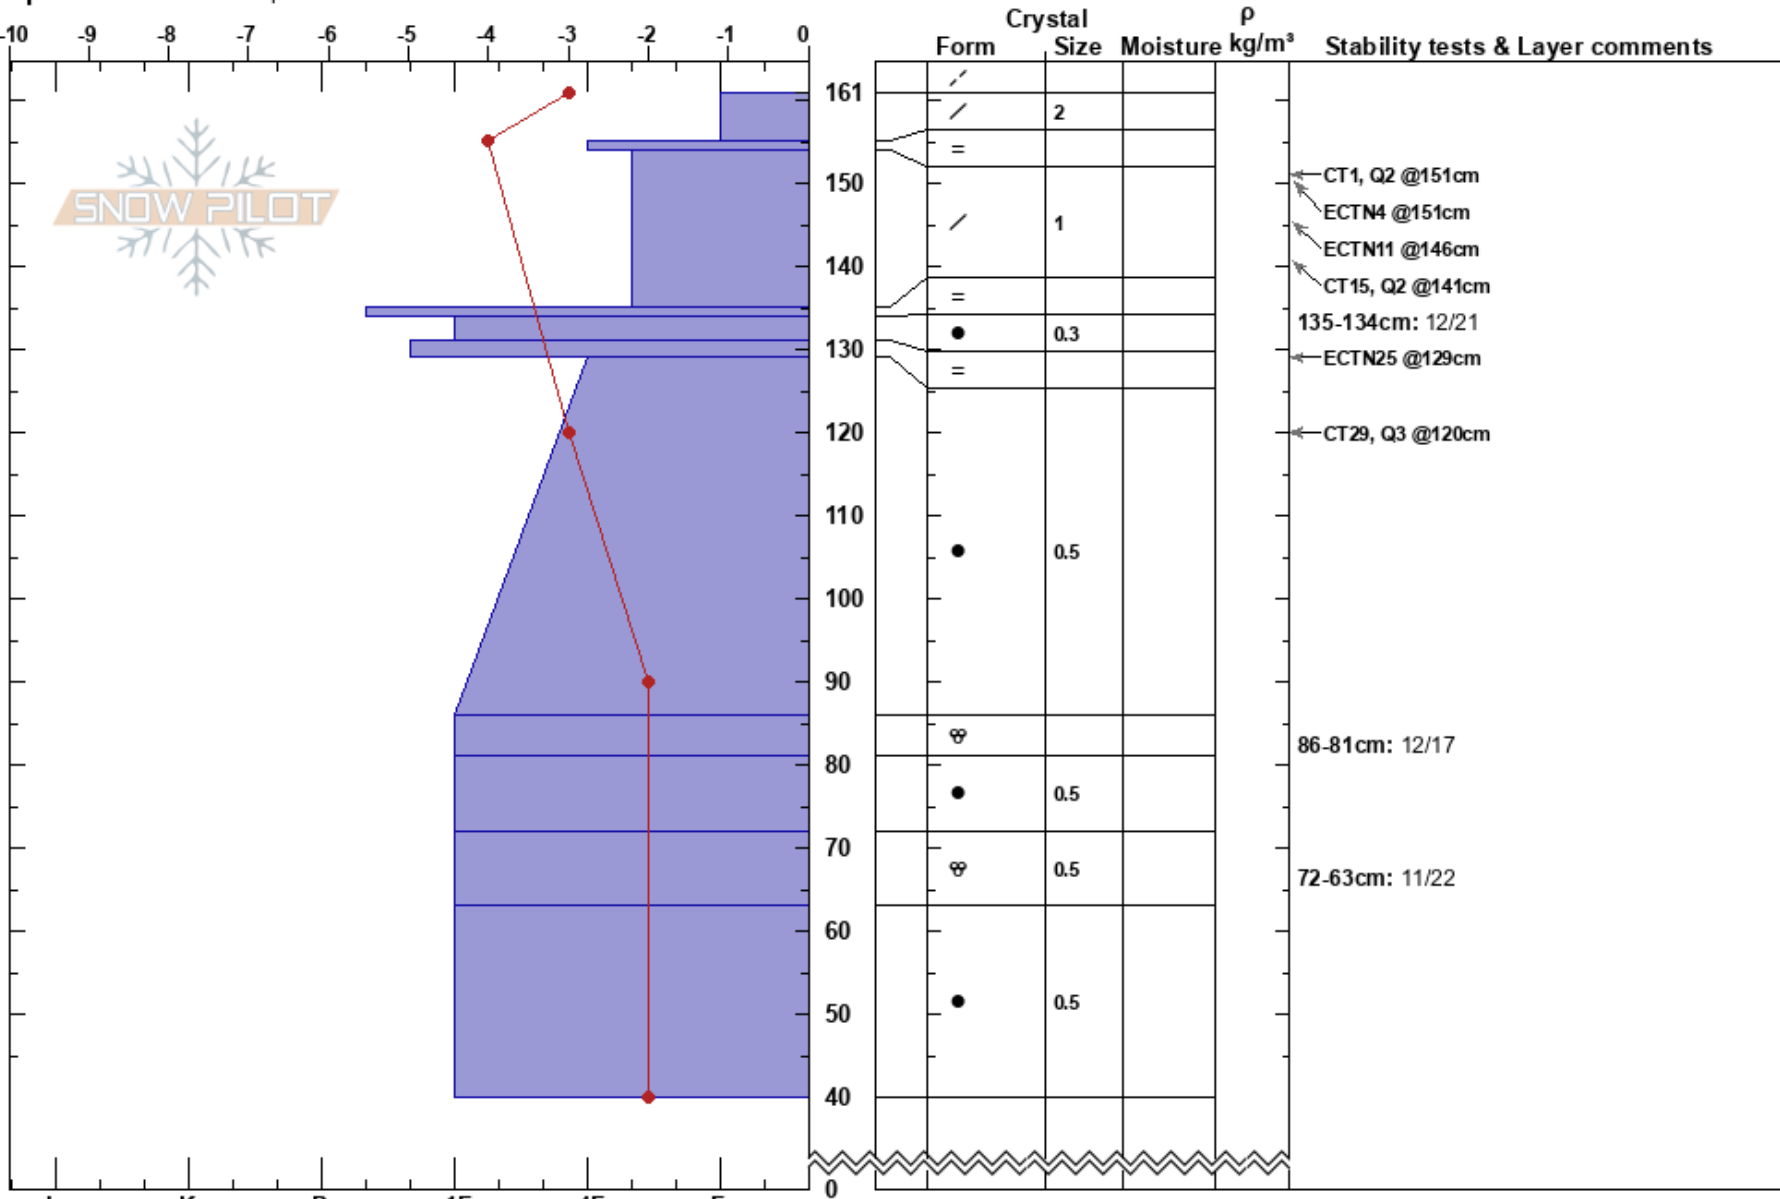

Glidden  
 Silver Valley Area  
 ID  
 Elevation: 6420 ft  
 Aspect: W  
 Specifics: We skied slope

Mikey Church  
 12/26/2024 - 12:40pm  
 Co-ord: 47.51694N, -115.72406W  
 Slope Angle: 34°  
 Wind Loading: yes

Stability: **HS:161**  
 Air Temperature: -3°C  
 Sky Cover: OVC  
 Precipitation: S2  
 Wind: SW Strong

PF:42  
 PS: 18  
 Layer Notes:  
 135-134cm: 12/21  
 134-131cm: Problematic layer  
 86-81cm: 12/17  
 72-63cm: 11/22