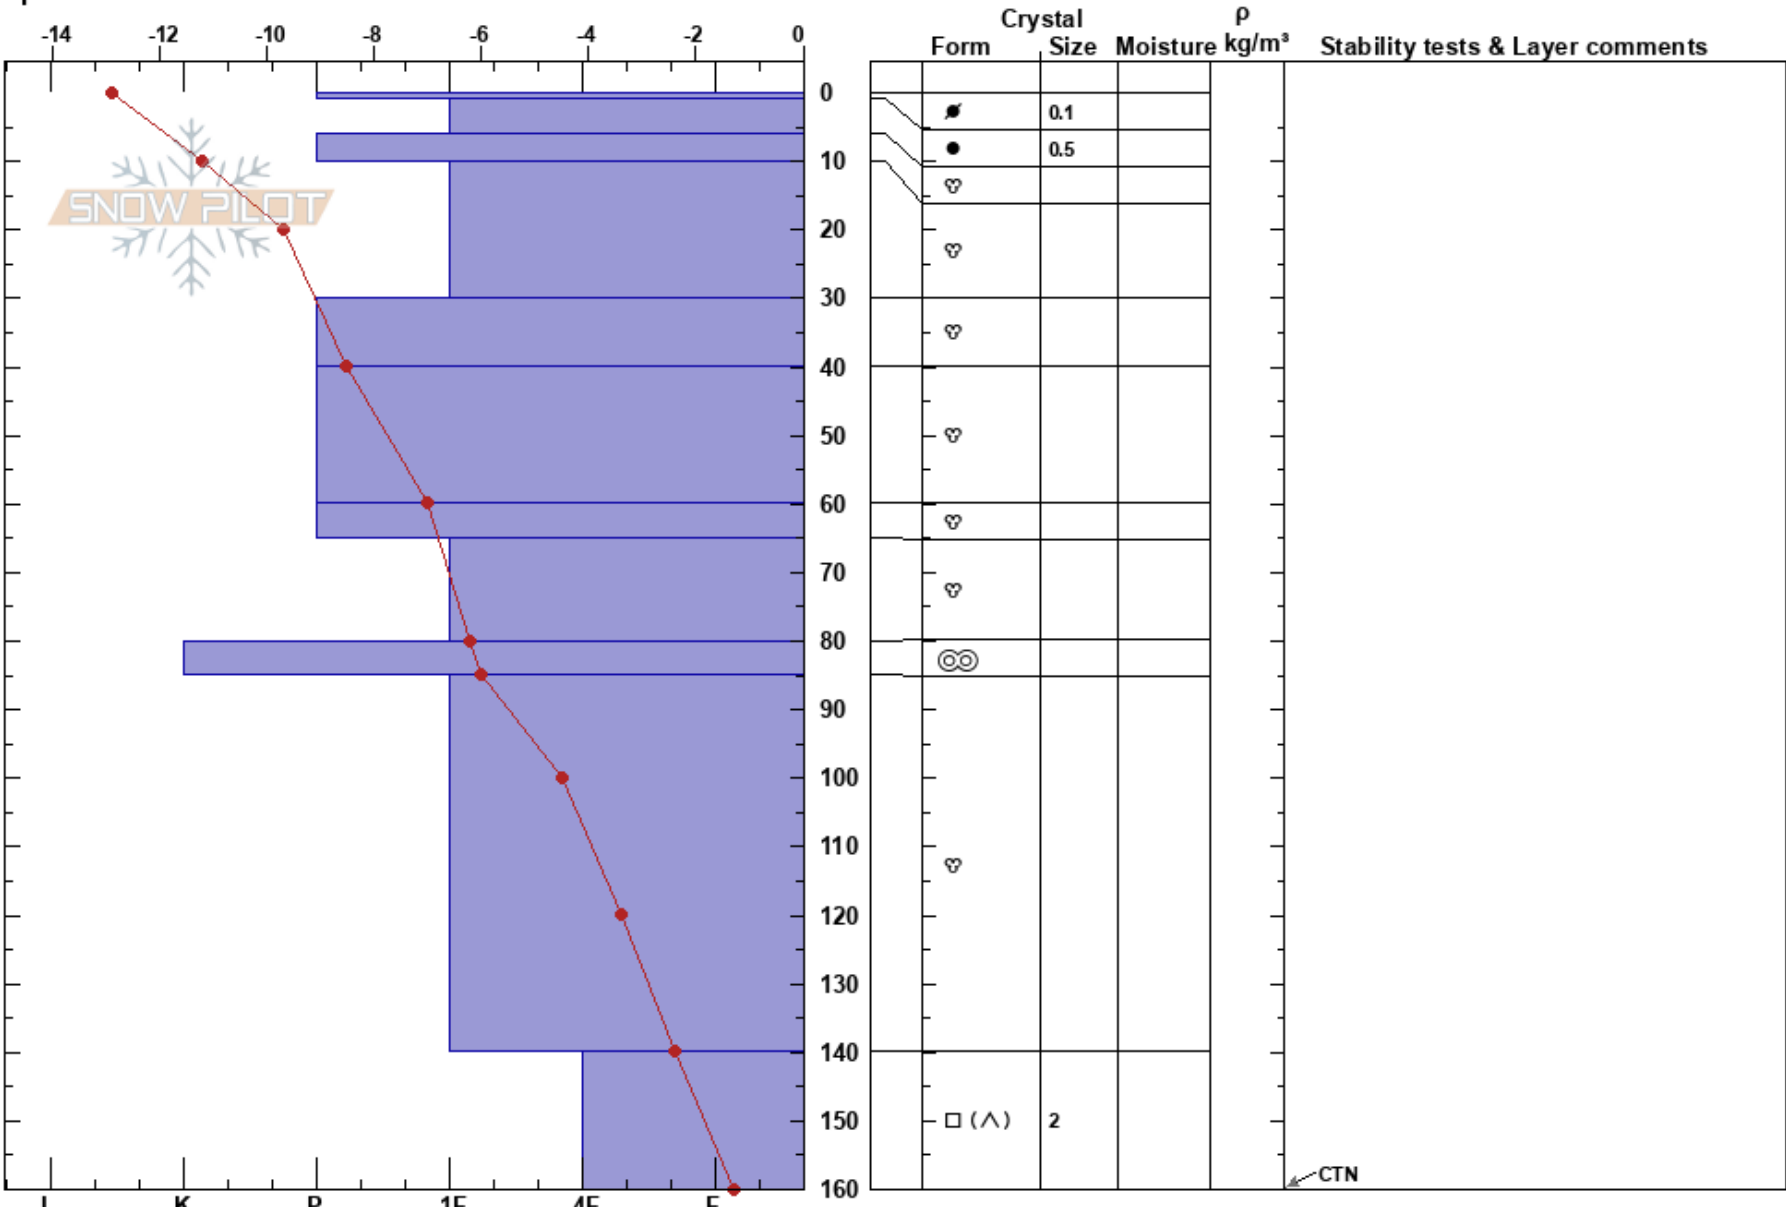

2018 02 13 Team1A SD
 Signaldalen
 Norway
 Elevation: 644 m
 Aspect: N
 Specifics:

Stian Aarstad Johnsen
 13/02/2018 - 10:40
 Co-ord: 33W db 67862 61750
 Slope Angle: 36°
 Wind Loading: yes

Stability:
 Air Temperature: -11.6°C PF:4
 Sky Cover: FEW
 Precipitation: NO
 Wind: SE Light Breeze

Layer Notes:

Notes:

CTN