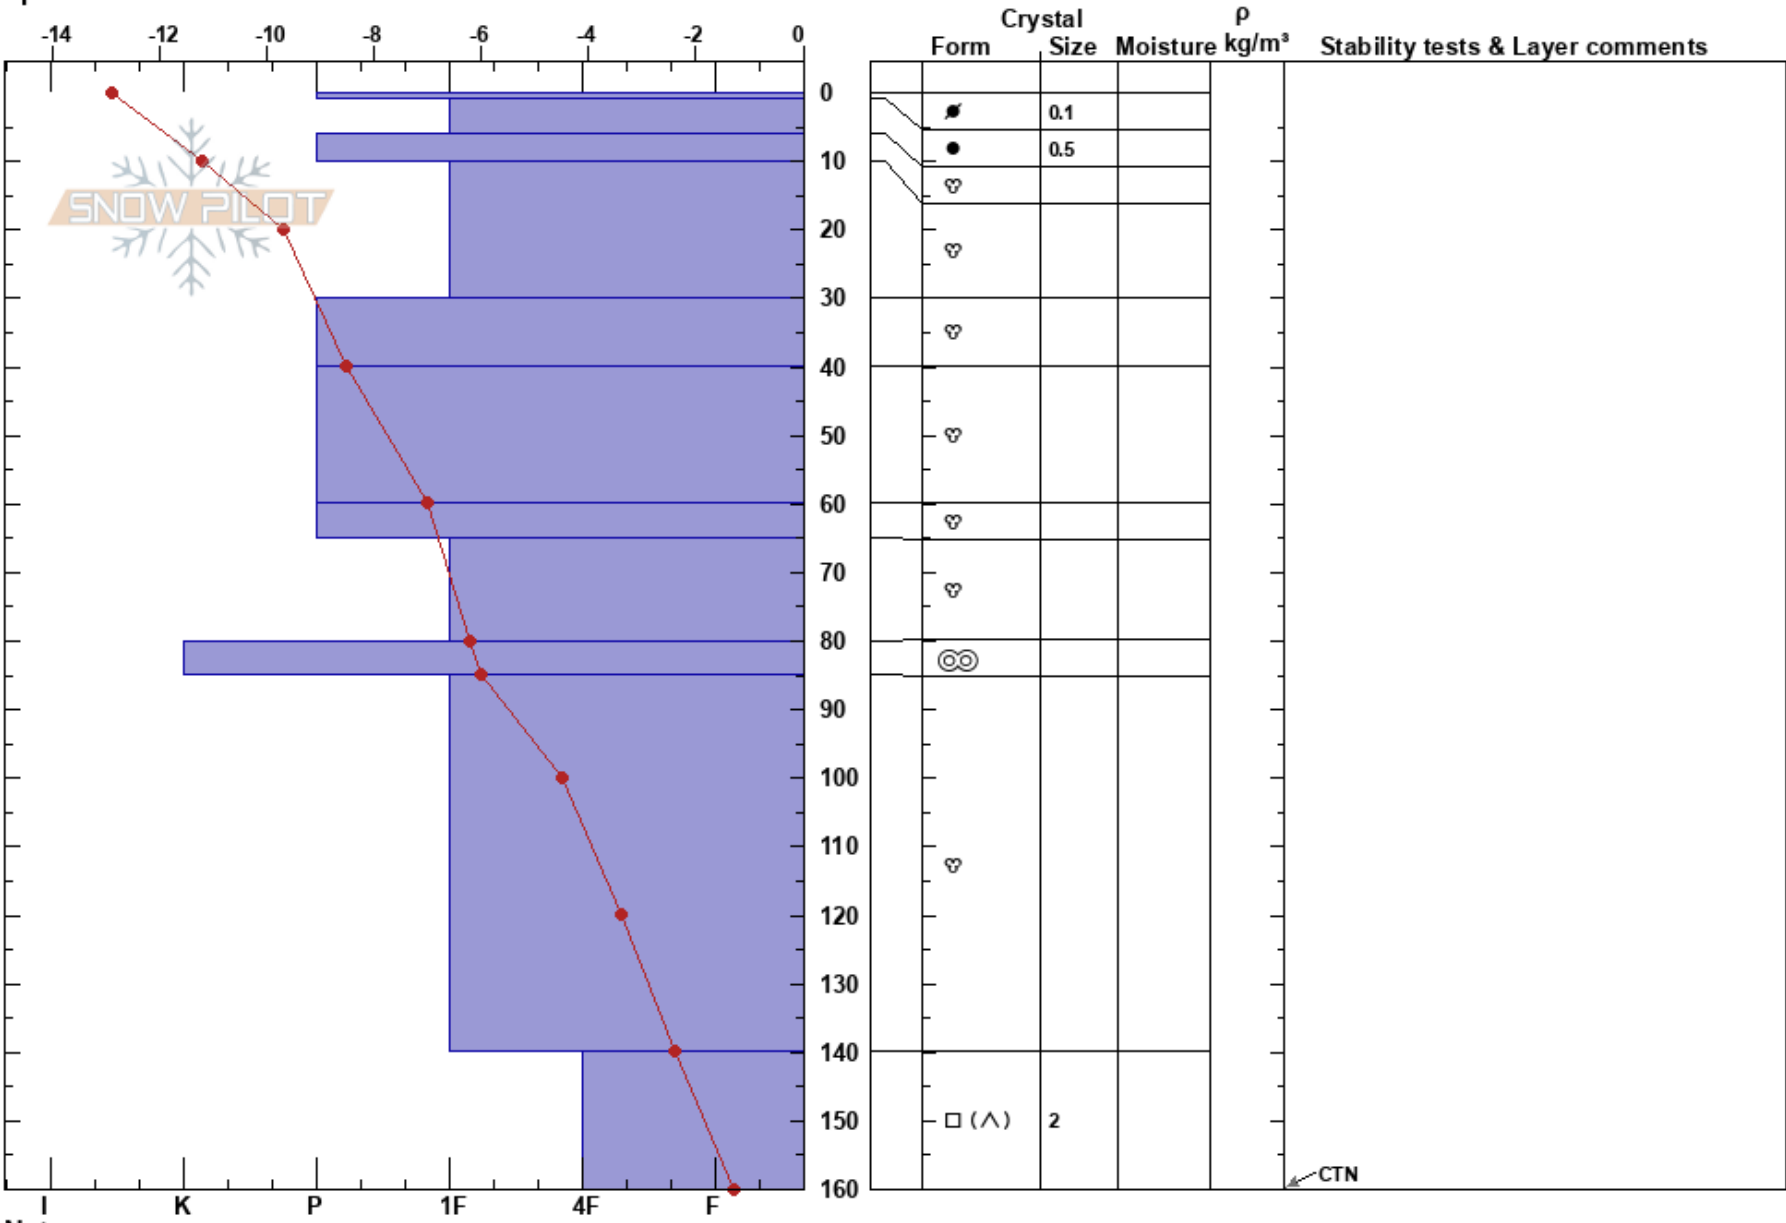

2018 02 13 Team1A SD  
 Signaldalen  
 Norway  
 Elevation: 644 m  
 Aspect: N  
 Specifics:

Stian Aarstad Johnsen  
 13/02/2018 - 10:40  
 Co-ord: 33W db 67862 61750  
 Slope Angle: 36°  
 Wind Loading: yes

Stability:  
 Air Temperature: -11.6°C PF:4  
 Sky Cover: FEW  
 Precipitation: NO  
 Wind: SE Light Breeze

Layer Notes:

Notes: