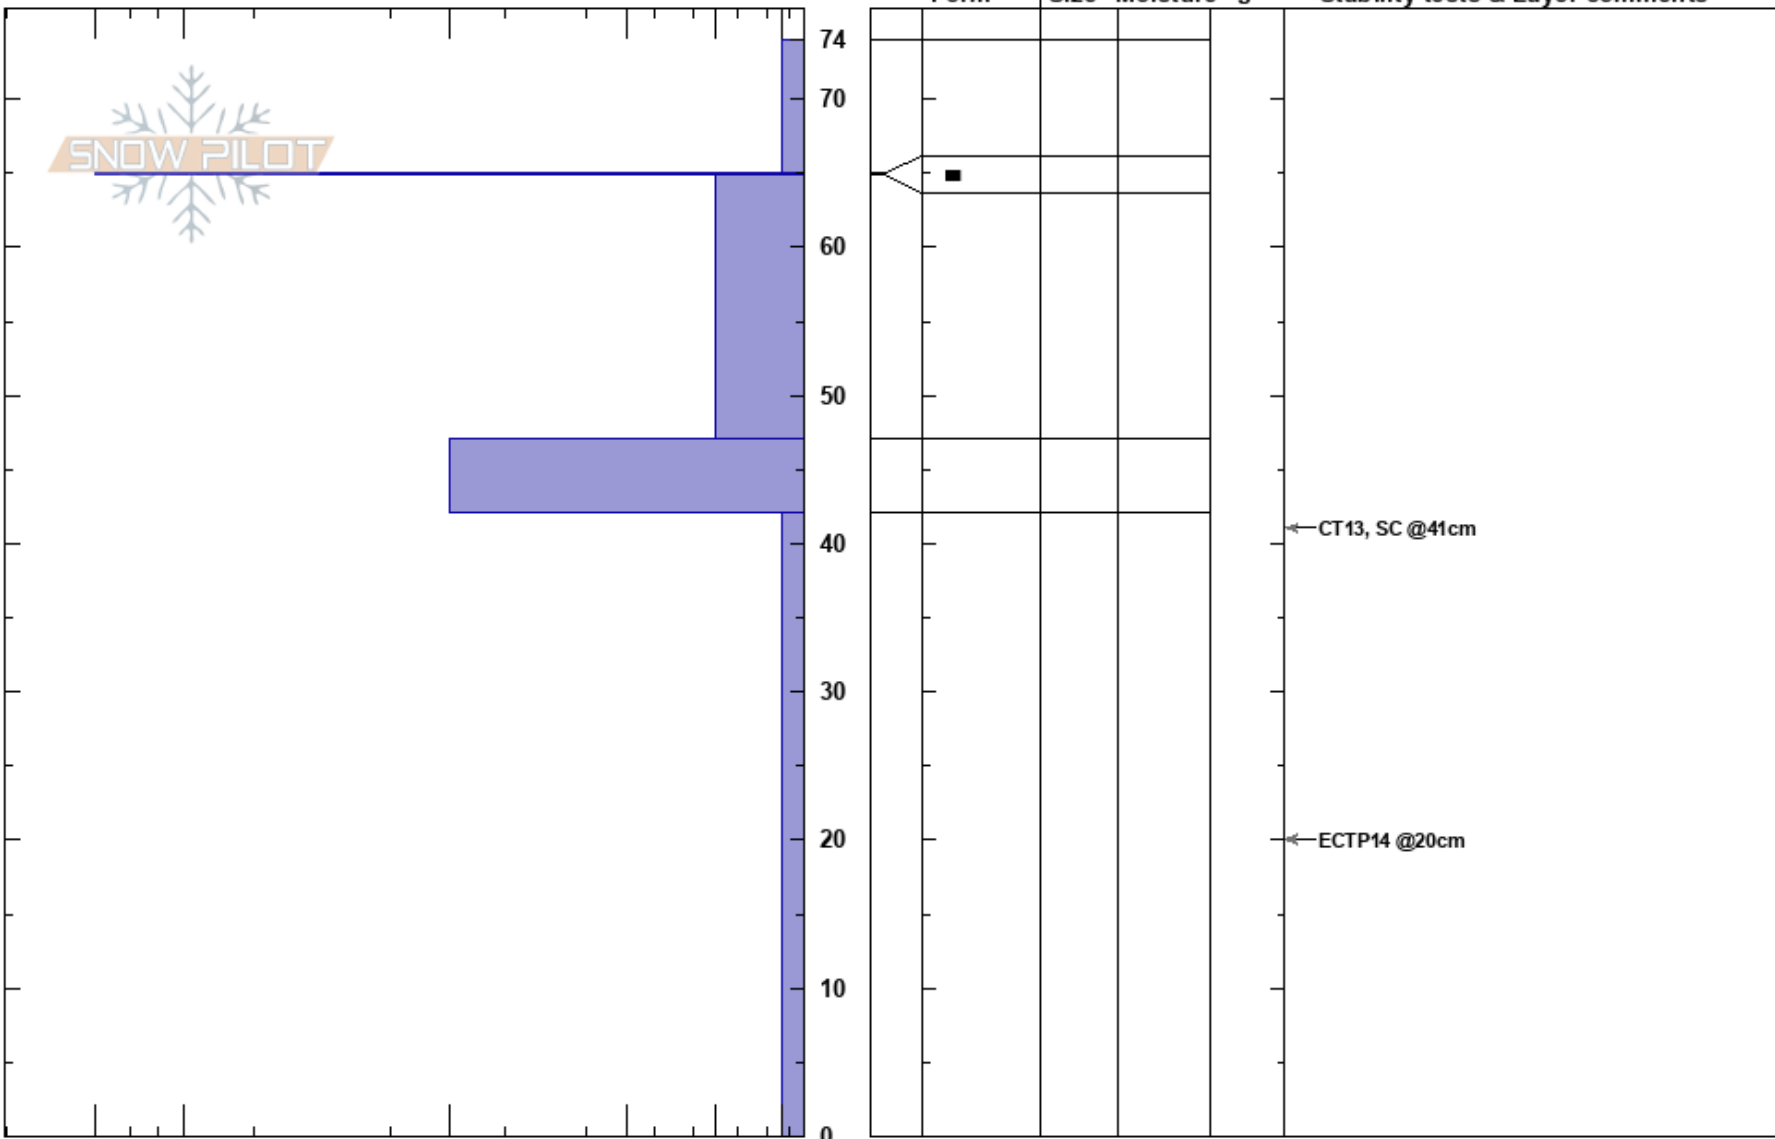

South Safety Shelter
 Beartooth Mountains
 WY

Elevation: 9600 ft
Aspect: N
Specifics: Collapsing, widespread

Jake Skeen
 12/27/2024 - 12:56pm

Co-ord: 44.93193N, -109.53417W
Slope Angle: 8°
Wind Loading: yes

Stability: Poor **HS:** 74
Air Temperature: -8°C
Sky Cover: SCT
Precipitation: NO
Wind: W Light Breeze

Layer Notes:
 42-0cm: Problematic layer

Notes:

I K P 1F 4F F