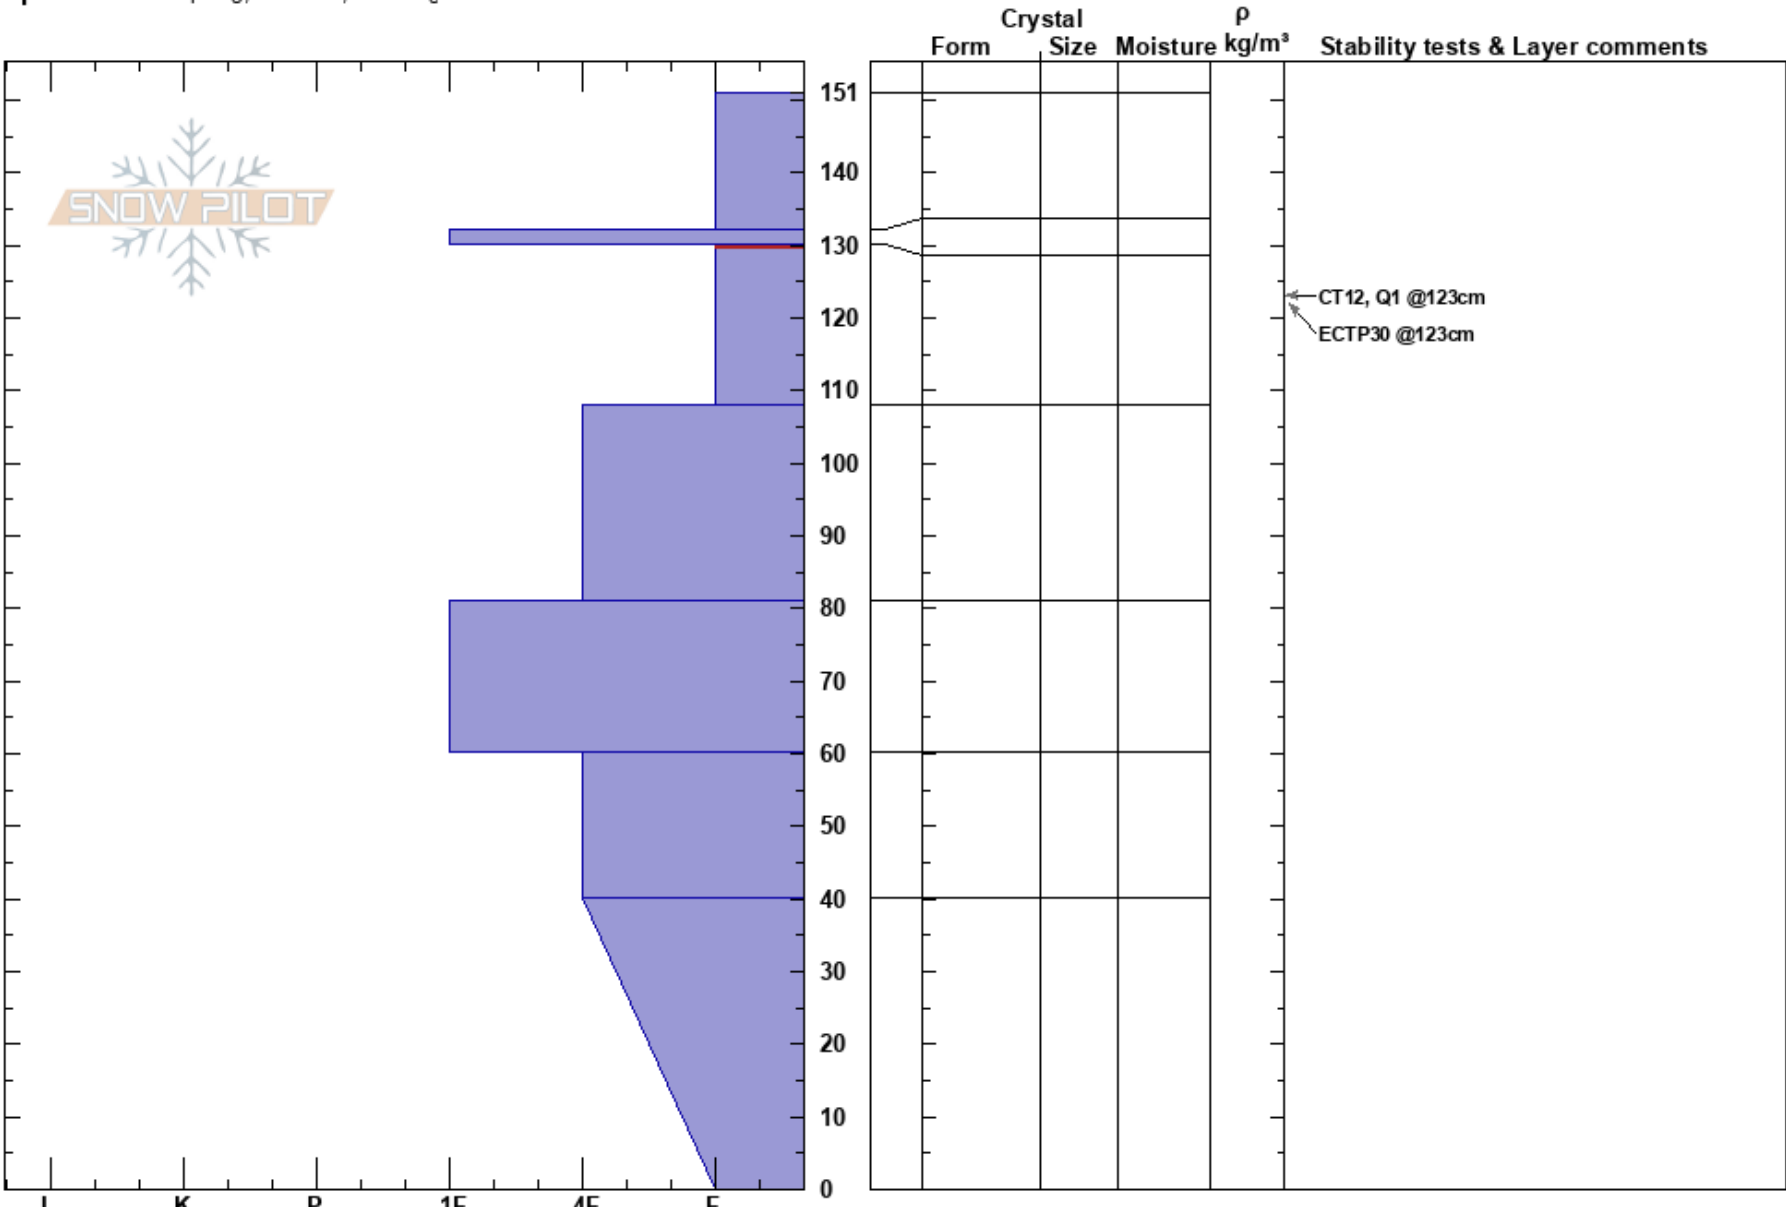

lake cleveland tour  
 Albion Mountains  
 ID  
 Elevation: 8635 ft  
 Aspect: NE  
 Specifics: Collapsing, localized; Cracking

Clayton Shaw  
 12/26/2024 - 11:00am  
 Co-ord: 42.31777N, -113.65530W  
 Slope Angle: 35°  
 Wind Loading:

Stability:  
 Air Temperature:  
 Sky Cover: X  
 Precipitation: S1  
 Wind: W Strong

HS:151  
 PF:60  
 PS:10  
 130-108cm:Problematic layer

Layer Notes:

Notes: on a short, steep, sheltered rollover tucked in a larger valley