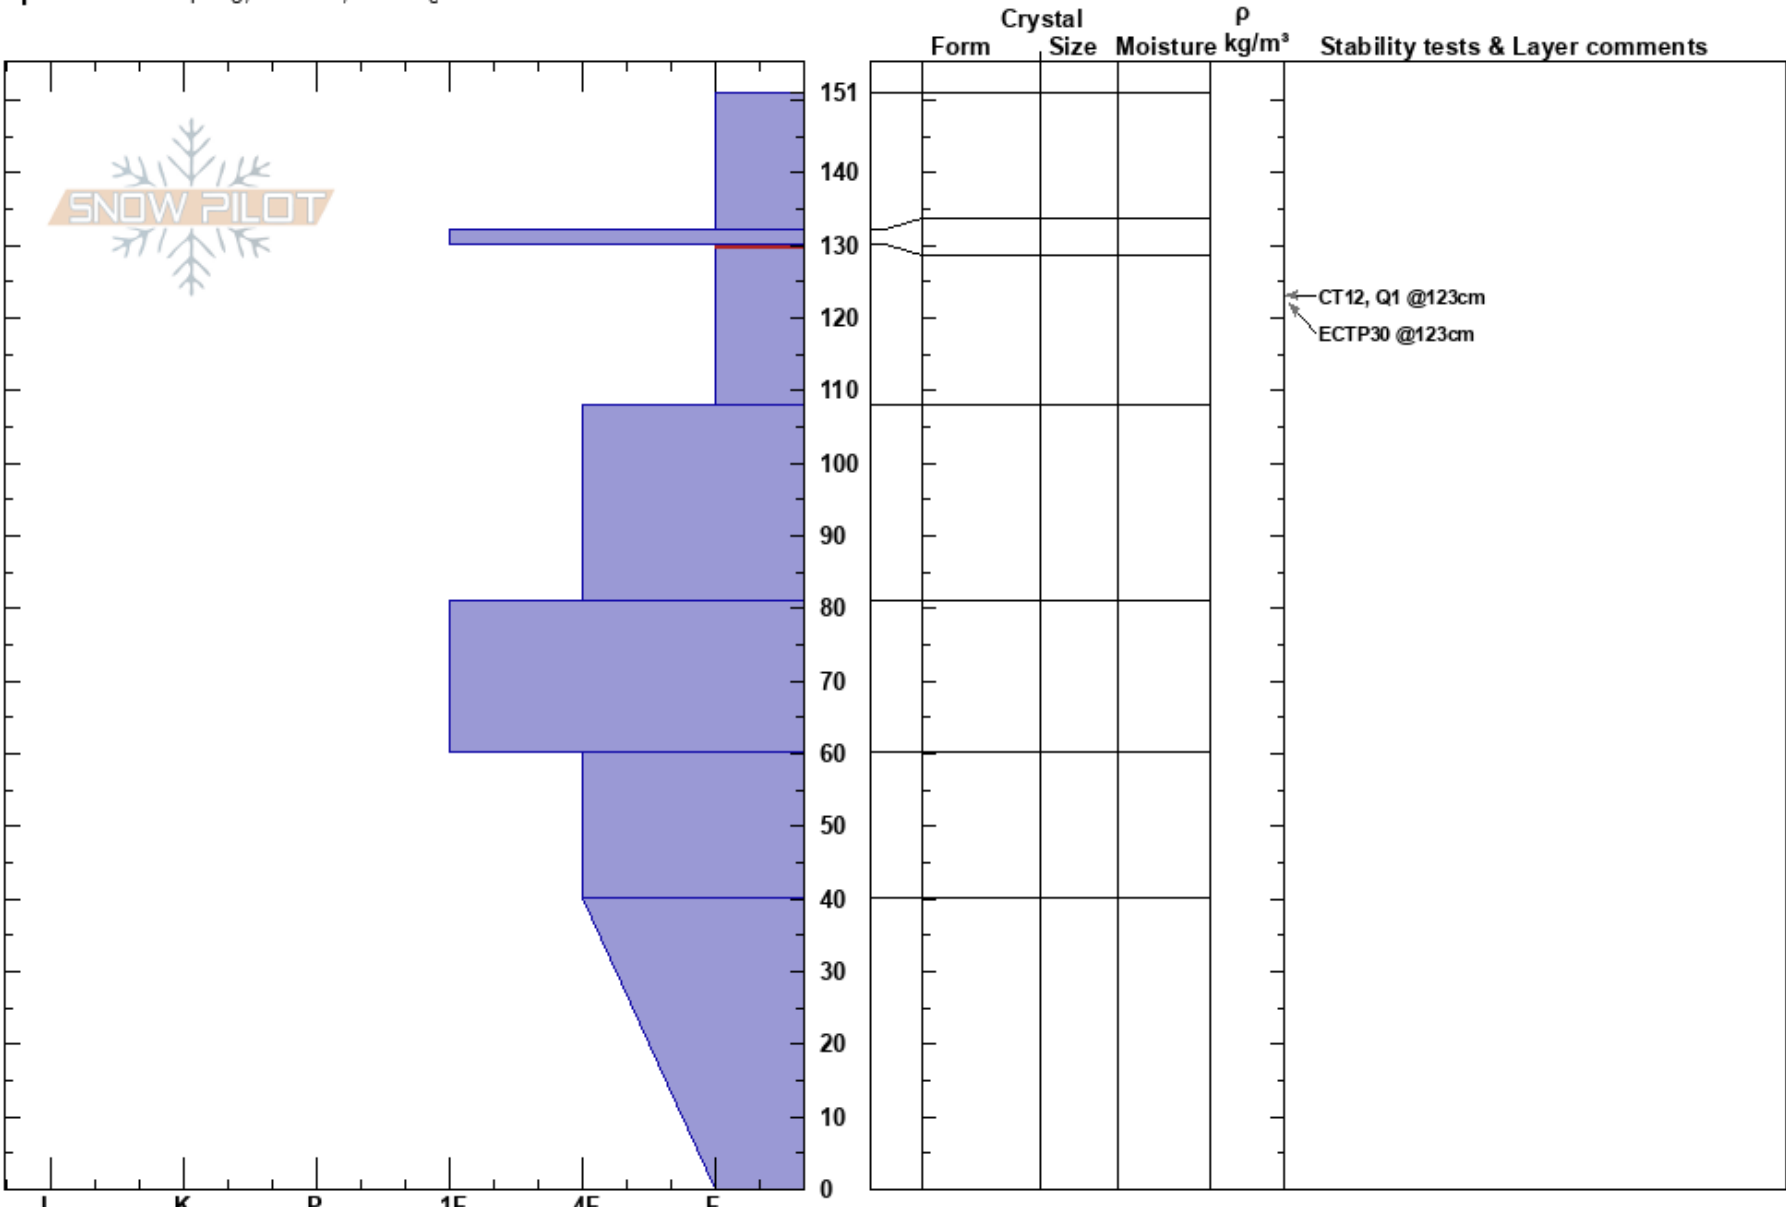

lake cleveland tour
 Albion Mountains
 ID
Elevation: 8635 ft
Aspect: NE
Specifics: Collapsing, localized; Cracking

Clayton Shaw
 12/26/2024 - 11:00am
Co-ord: 42.31777N, -113.65530W
Slope Angle: 35°
Wind Loading:

Stability:
Air Temperature:
Sky Cover: X
Precipitation: S1
Wind: W Strong

HS: 151
PF: 60 130-108cm: Problematic layer
PS: 10

Notes: on a short, steep, sheltered rollover tucked in a larger valley