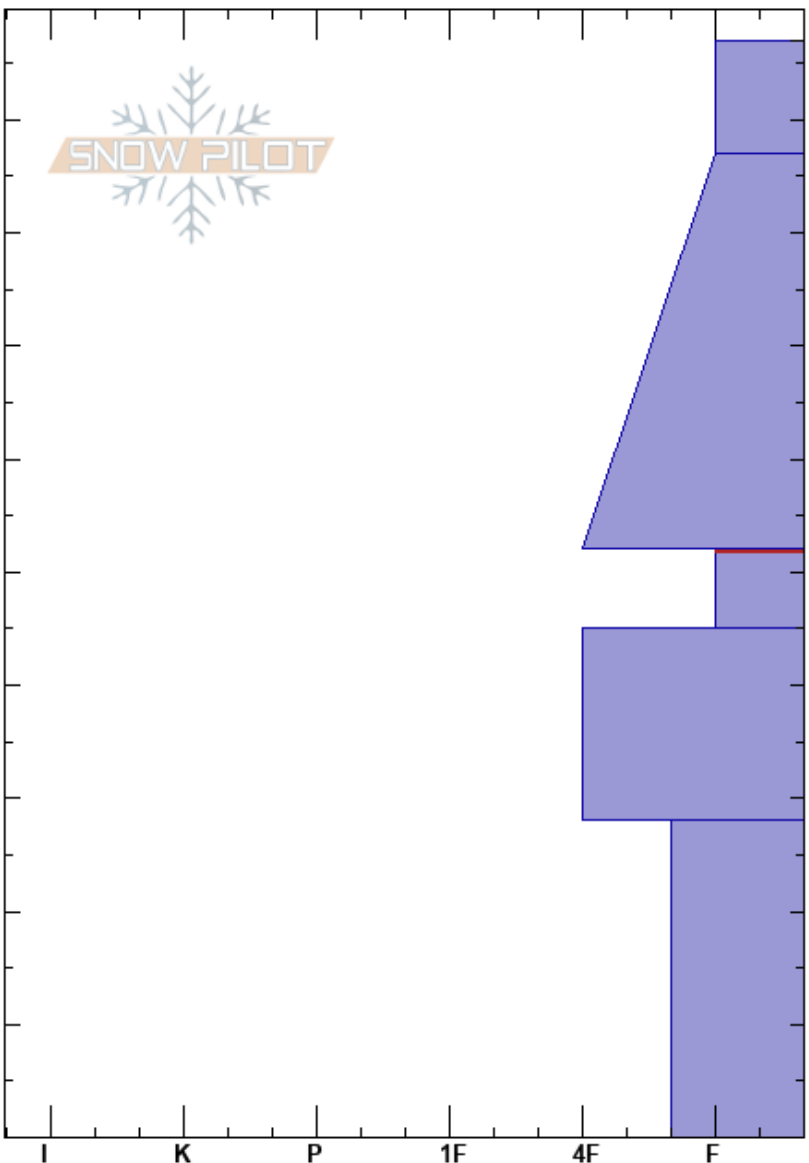

Sweeney
 Bitterroot
 MT
 Elevation: 7800 ft
 Aspect: NE
 Specifics:

Arden Feldman
 12/27/2024 - 1:00pm
 Co-ord: 46.63693N, -114.19413W
 Slope Angle: 31°
 Wind Loading:

Stability:
 Air Temperature: -3.5°C
 Sky Cover: OVC
 Precipitation: S-1
 Wind: SW Light Breeze

HS:97
 Layer Notes:
 52-45cm: Problematic layer

Crystal Form	Crystal Size	Moisture	ρ kg/m ³	Stability tests & Layer comments
+				
/				
□	1-2			← ECTP22 @52cm
□	0.5-2			
□	1-2			

Notes: