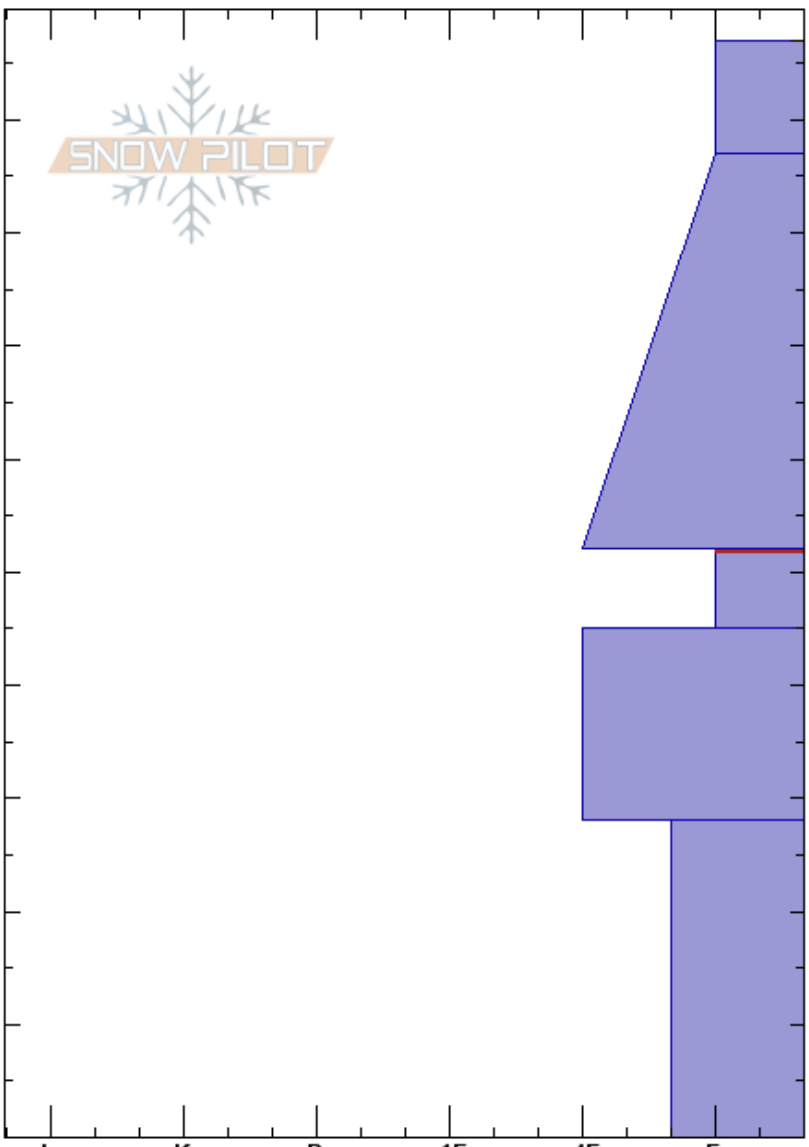

Sweeney
 Bitterroot
 MT
 Elevation: 7800 ft
 Aspect: NE
 Specifics:

Arden Feldman
 12/27/2024 - 1:00pm
 Co-ord: 46.63693N, -114.19413W
 Slope Angle: 31°
 Wind Loading:

Stability:
 Air Temperature: -3.5°C
 Sky Cover: OVC
 Precipitation: S-1
 Wind: SW Light Breeze

HS:97
 Layer Notes:
 52-45cm: Problematic layer

Crystal Form	Crystal Size	Moisture	ρ kg/m ³	Stability tests & Layer comments
+				
/				
□	1-2			← ECTP22 @52cm
□	0.5-2			
□	1-2			

Notes: