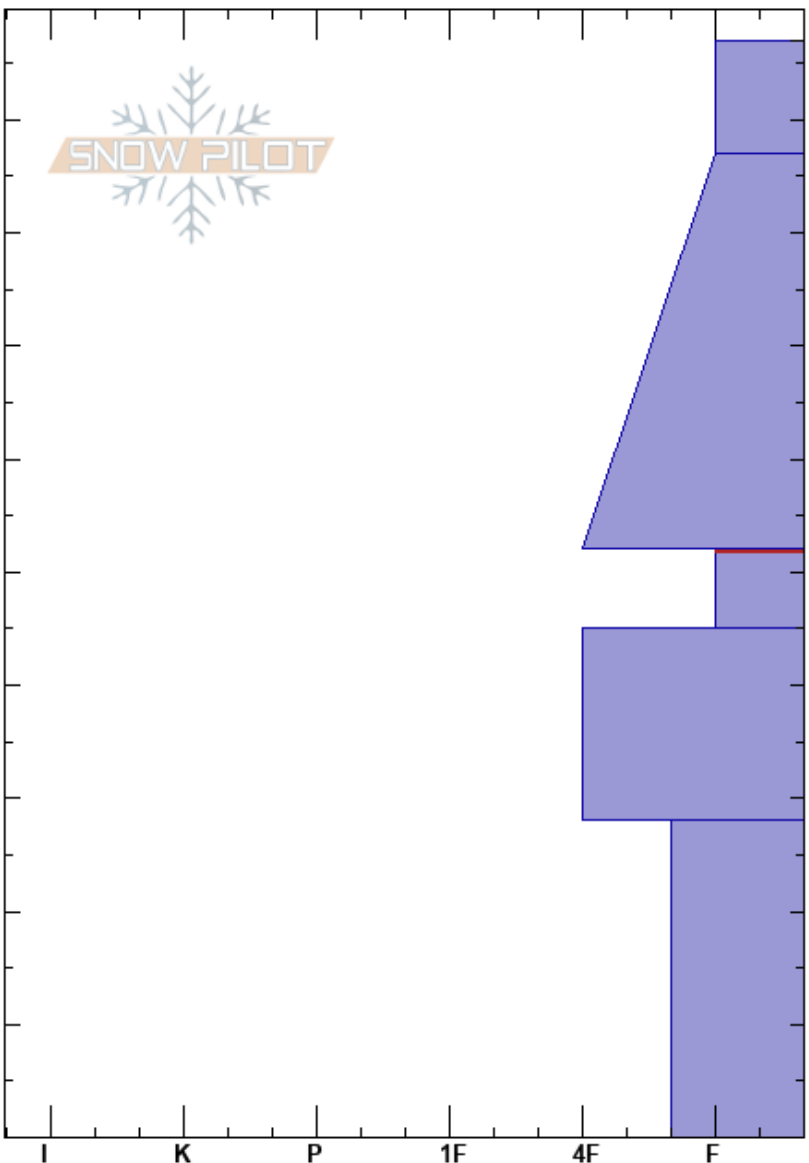

Sweeney  
 Bitterroot  
 MT  
 Elevation: 7800 ft  
 Aspect: NE  
 Specifics:

Arden Feldman  
 12/27/2024 - 1:00pm  
 Co-ord: 46.63693N, -114.19413W  
 Slope Angle: 31°  
 Wind Loading:

Stability:  
 Air Temperature: -3.5°C  
 Sky Cover: OVC  
 Precipitation: S-1  
 Wind: SW Light Breeze

HS:97  
 Layer Notes:  
 52-45cm: Problematic layer

Height (cm)	Crystal		Moisture	$\rho$ kg/m <sup>3</sup>	Stability tests & Layer comments
	Form	Size			
97					
90	+				
80					
70	/				
60					
52	□	1-2			← ECTP22 @52cm
40	□	0.5-2			
30					
20					
10	□	1-2			
0					