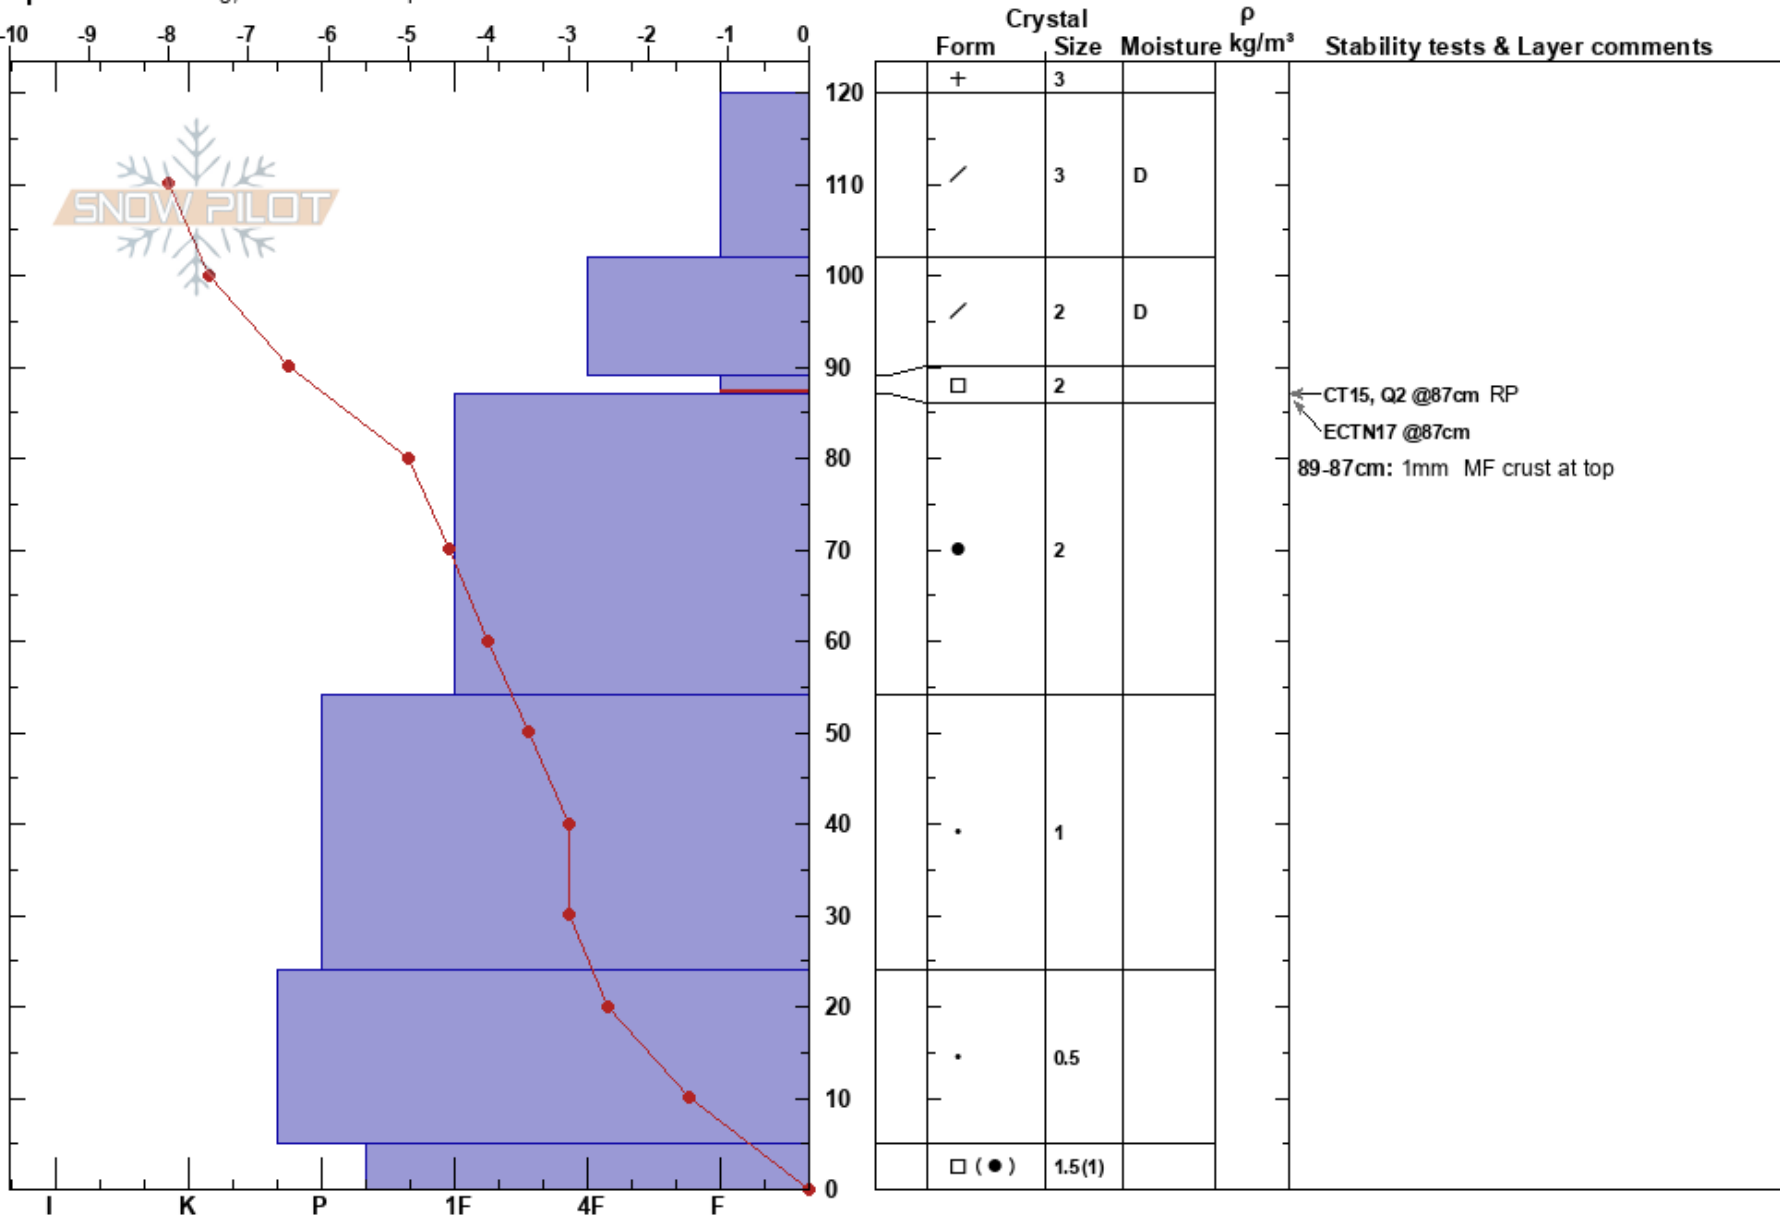

Pokin' 'round
Rattlesnake Mtns
MT
Elevation: 7800 ft
Aspect: N

Jack Peabody
12/27/2024 - 1:00pm
Co-ord: 47.04057N, -113.98302W
Slope Angle: 29°
Wind Loading: previous

Stability: **Air Temperature:** -6.5°C
Sky Cover: OVC
Precipitation: S-1
Wind: Calm

HS: 120
Layer Notes:
89-87cm: 1mm MF crust at top
89-87cm: Problematic layer

Specifics: Cracking; Ski tracks on slope

Notes: