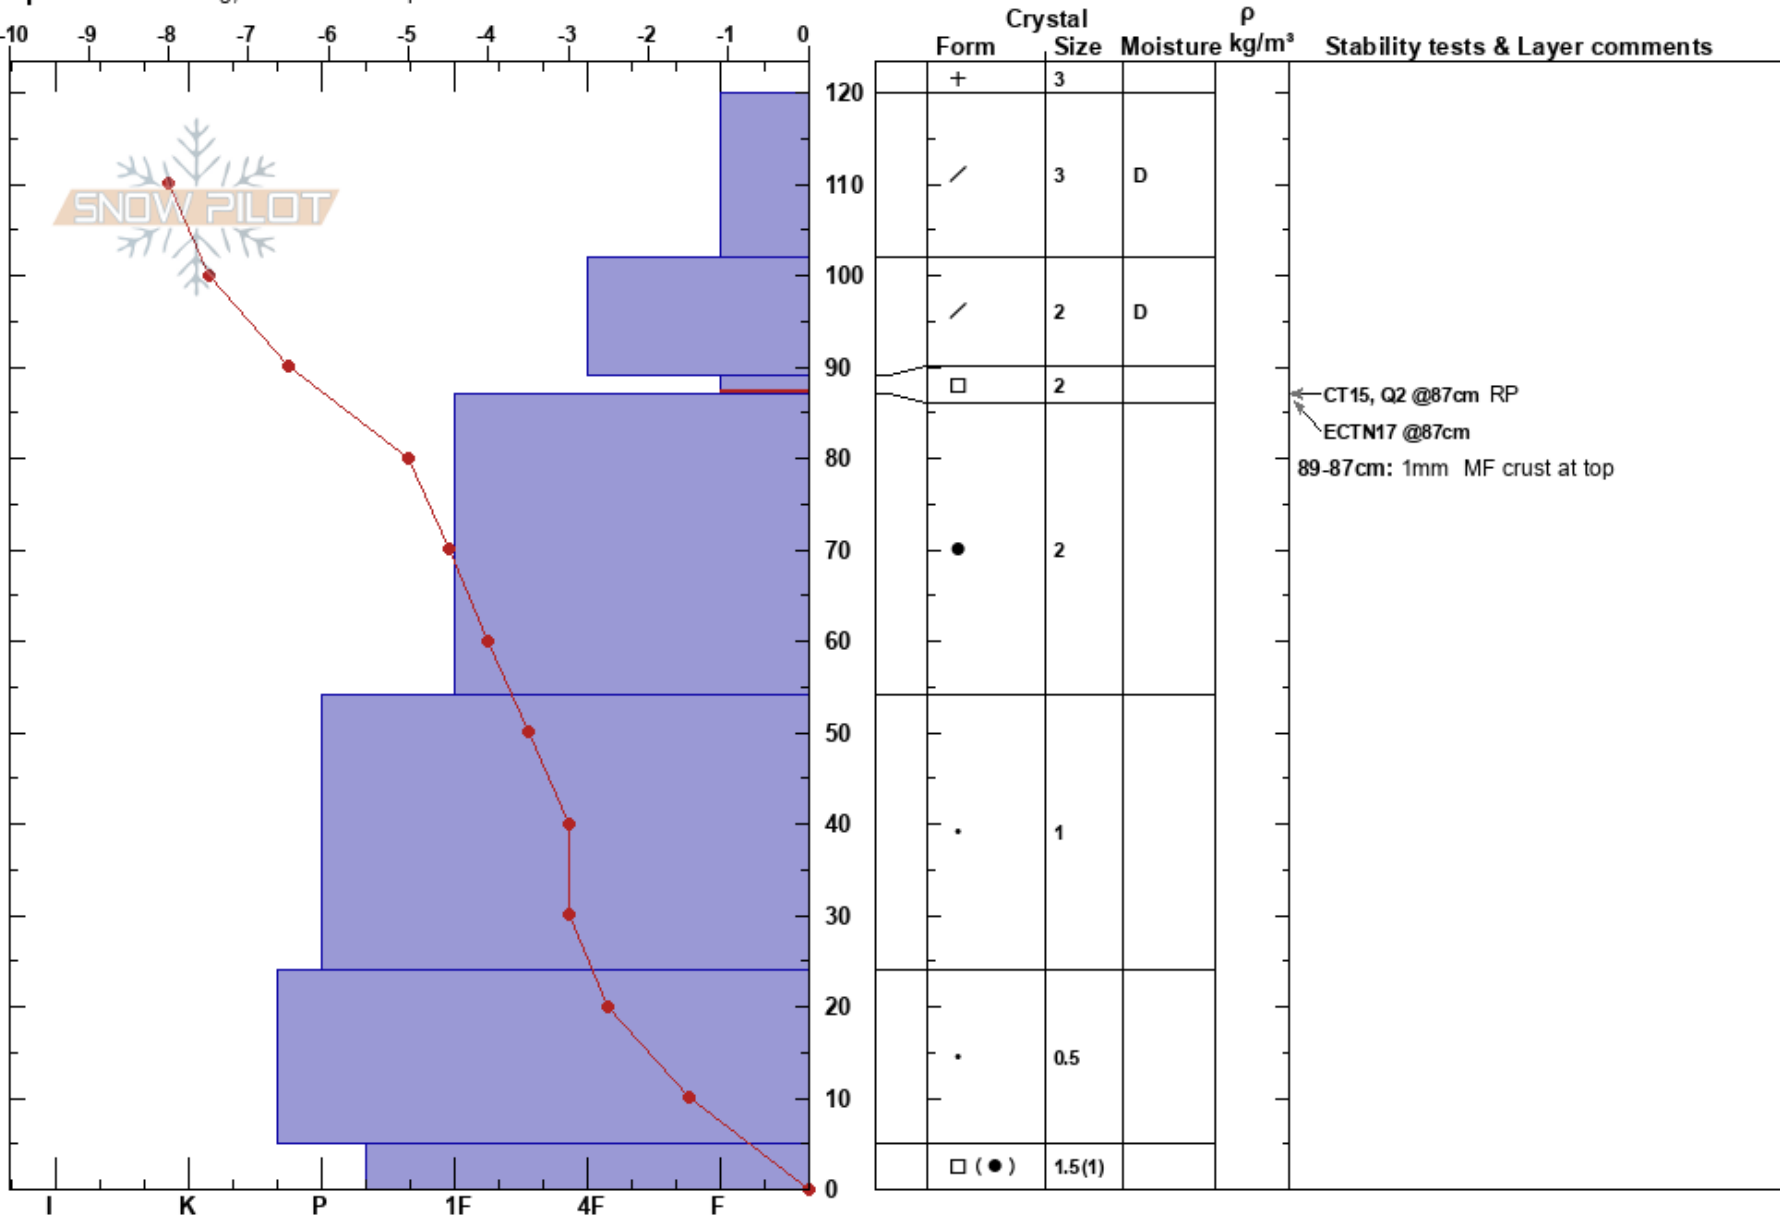

Pokin' 'round  
Rattlesnake Mtns  
MT  
Elevation: 7800 ft  
Aspect: N

Jack Peabody  
12/27/2024 - 1:00pm  
Co-ord: 47.04057N, -113.98302W  
Slope Angle: 29°  
Wind Loading: previous

Stability: **Air Temperature:** -6.5°C  
**Sky Cover:** OVC  
**Precipitation:** S-1  
**Wind:** Calm

**HS:** 120  
**Layer Notes:**  
89-87cm: 1mm MF crust at top  
89-87cm: Problematic layer

**Specifics:** Cracking; Ski tracks on slope

Notes: