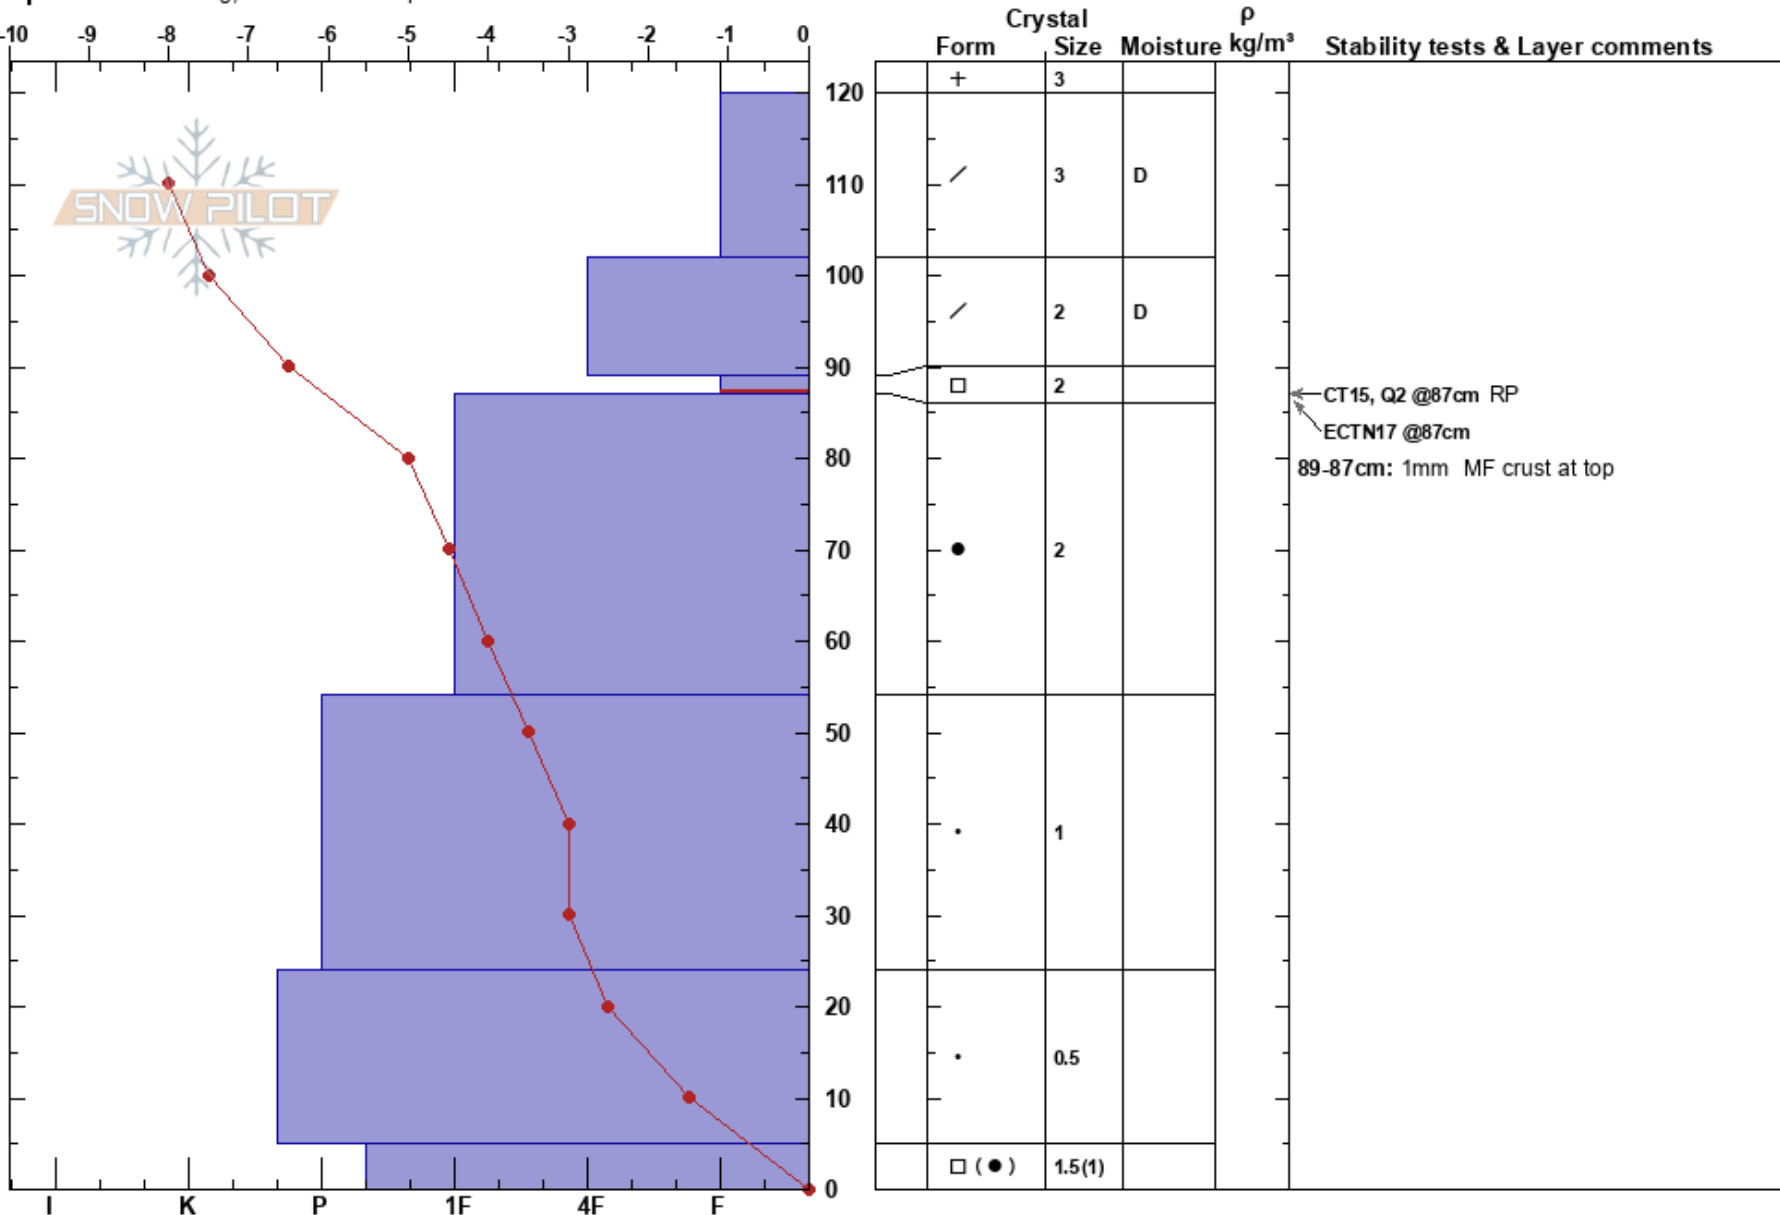

Pokin' 'round
 Rattlesnake Mtns
 MT
 Elevation: 7800 ft
 Aspect: N

Jack Peabody
 12/27/2024 - 1:00pm
 Co-ord: 47.04057N, -113.98302W
 Slope Angle: 29°
 Wind Loading: previous

Stability: **HS:120**
 Air Temperature: -6.5°C
 Sky Cover: OVC
 Precipitation: S-1
 Wind: Calm

Layer Notes:
 89-87cm: 1mm MF crust at top
 89-87cm: Problematic layer

Specifics: Cracking; Ski tracks on slope

Notes: