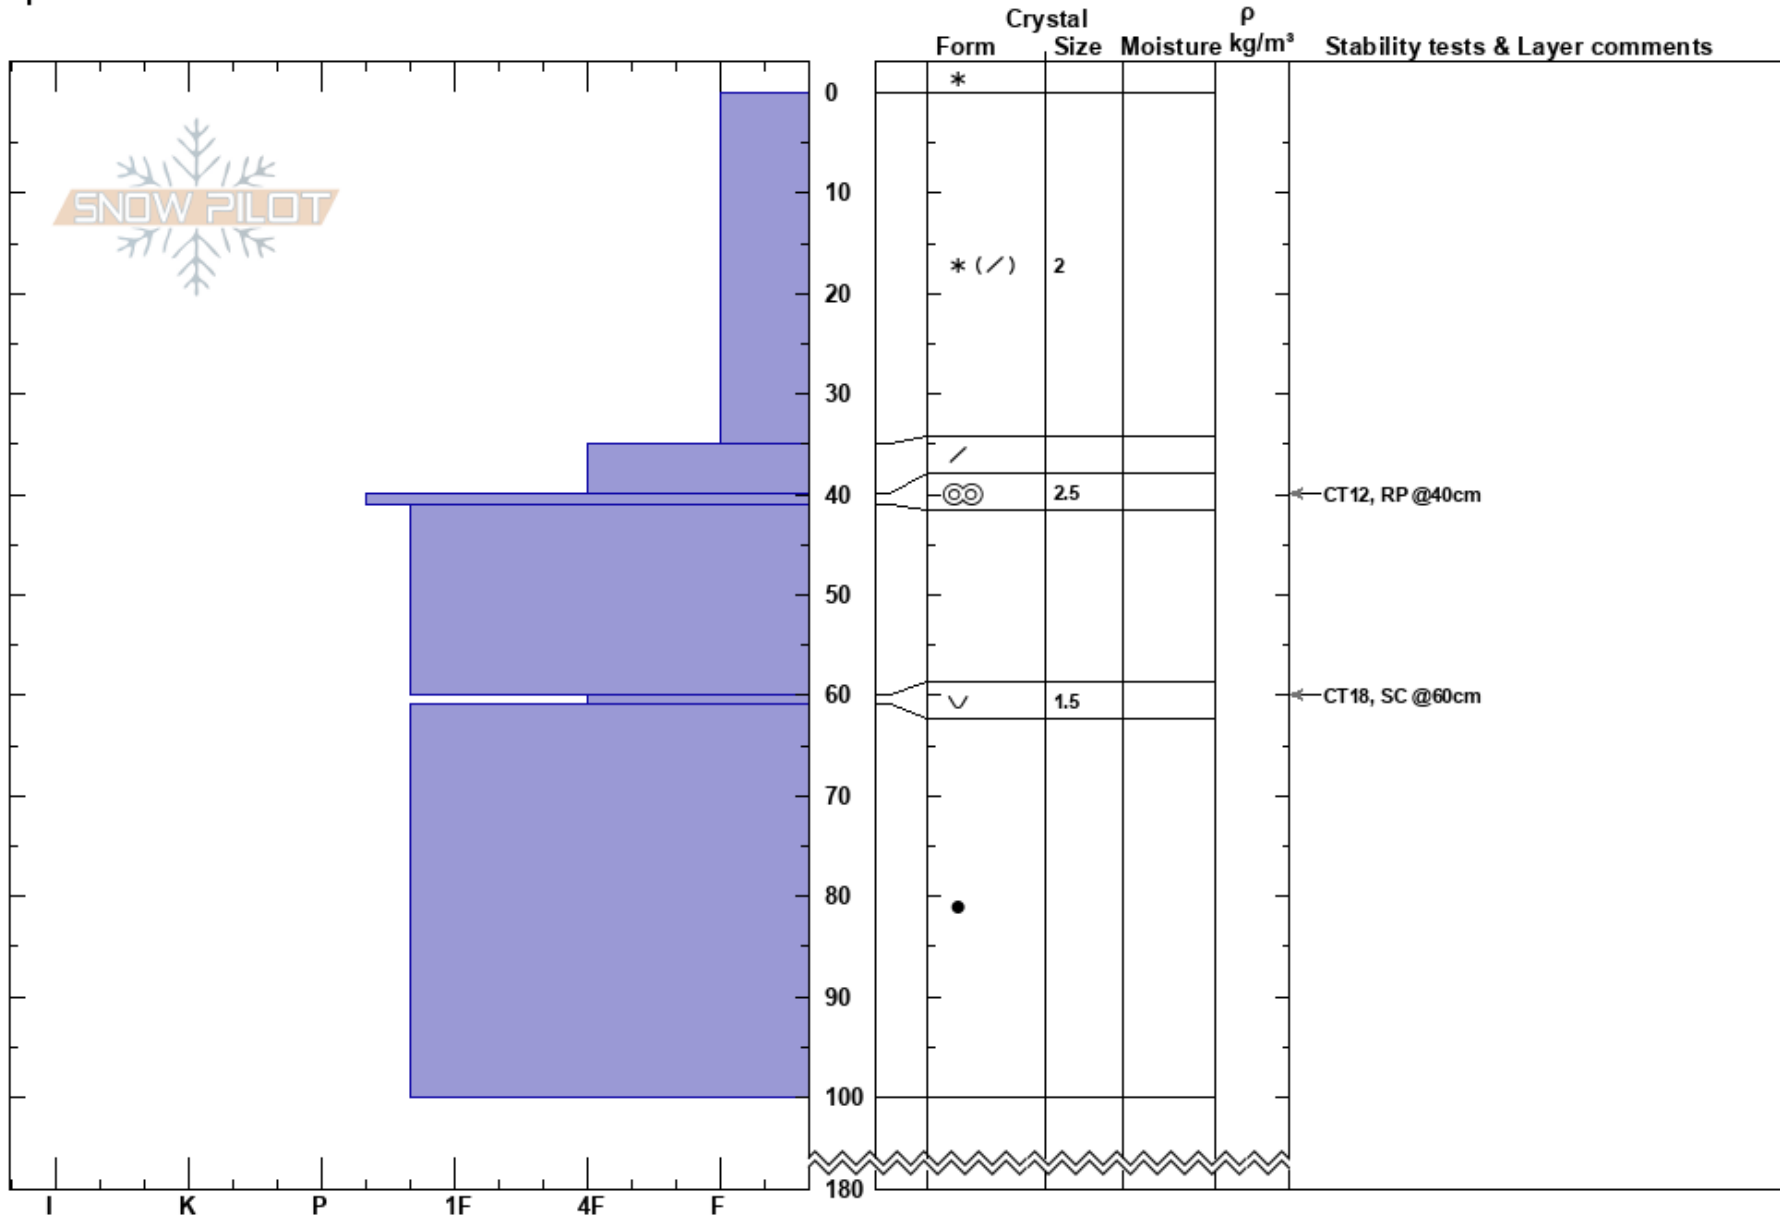

Bonita West  
 Monashee  
 BC  
 Elevation: 1830 m  
 Aspect: S  
 Specifics:

Steve Zorn  
 27/12/2024 - 11:15  
 Co-ord:  
 Slope Angle: 25°  
 Wind Loading:

Stability:  
 Air Temperature: -2°C  
 Sky Cover: SCT  
 Precipitation: NO  
 Wind: Calm  
 HS:180  
 PF:50  
 PS:35  
 40-41cm: Problematic layer