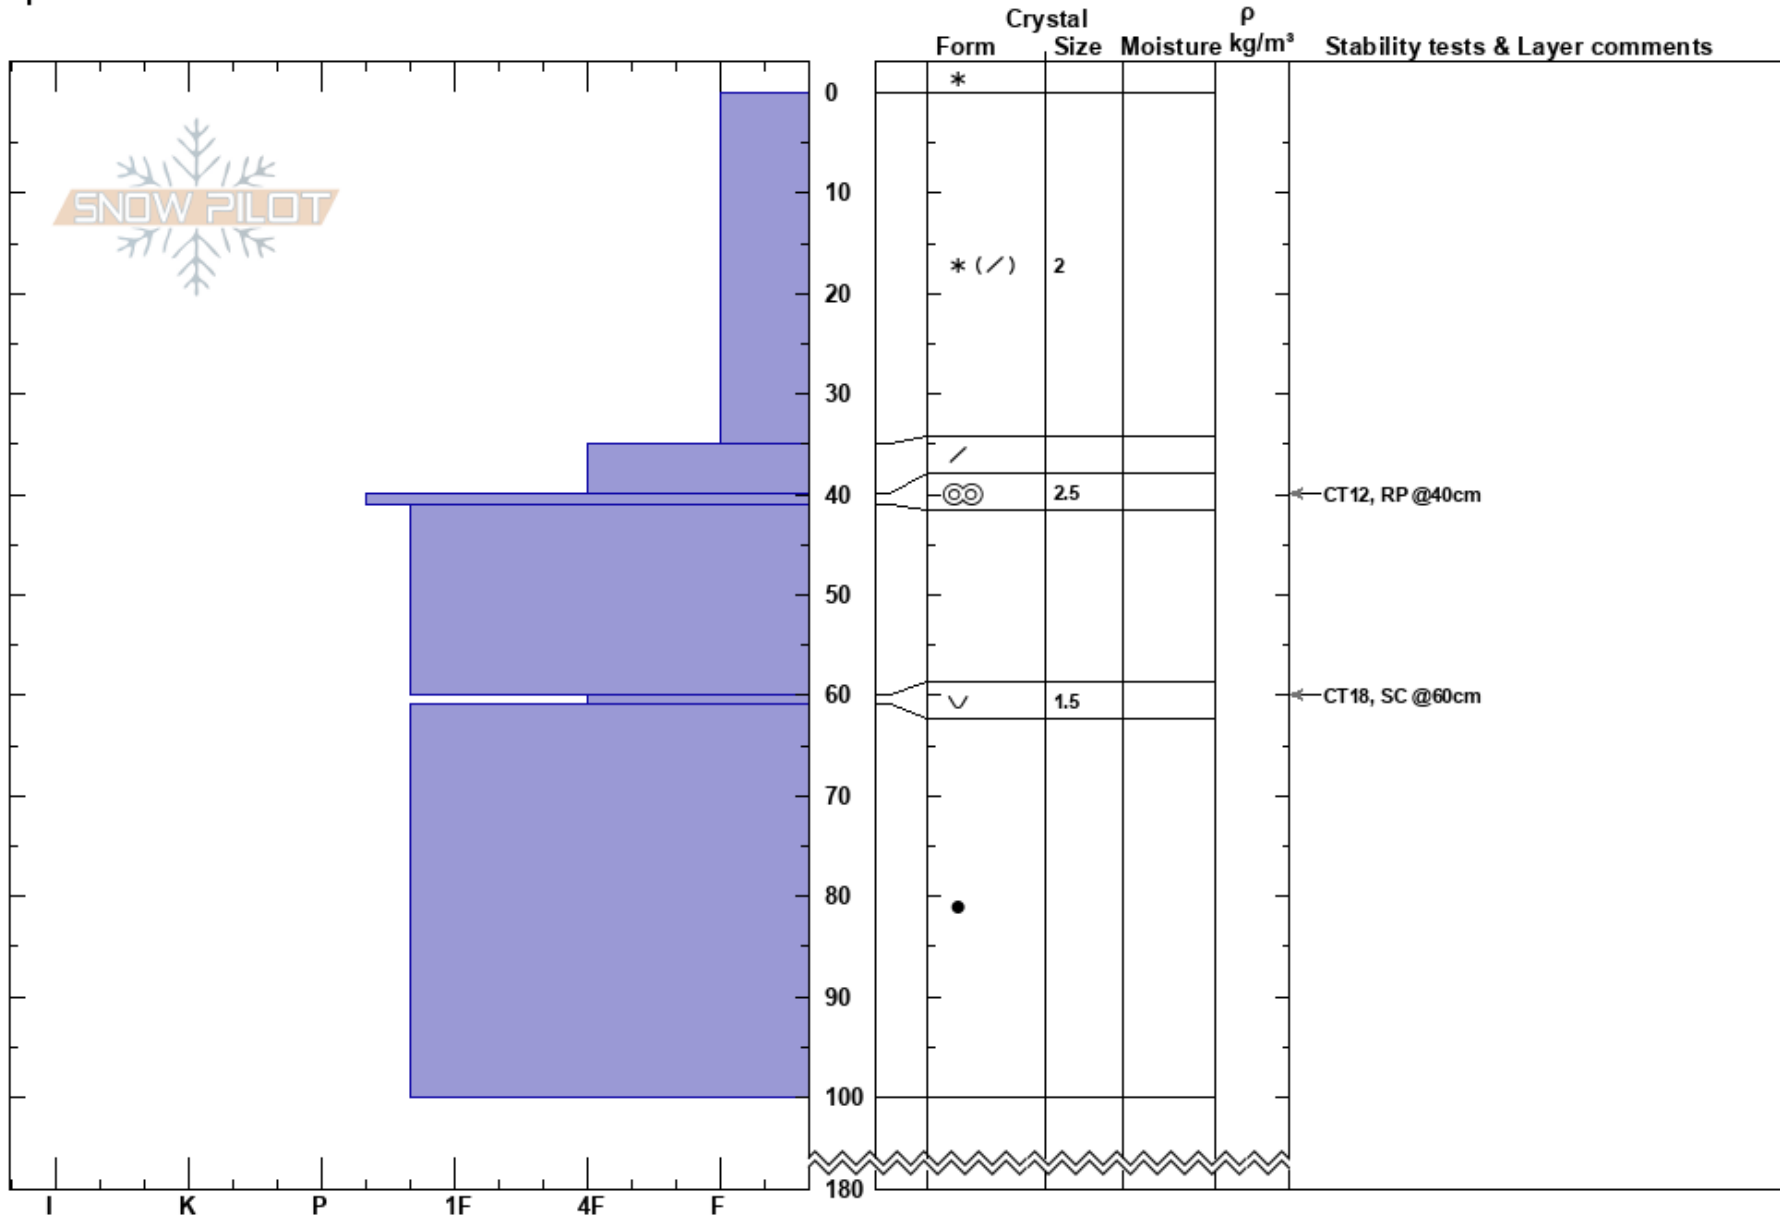

Bonita West
 Monashee
 BC
 Elevation: 1830 m
 Aspect: S
 Specifics:

Steve Zorn
 27/12/2024 - 11:15
 Co-ord:
 Slope Angle: 25°
 Wind Loading:

Stability:
 Air Temperature: -2°C
 Sky Cover: SCT
 Precipitation: NO
 Wind: Calm
 HS:180
 PF:50
 PS:35
 40-41cm: Problematic layer