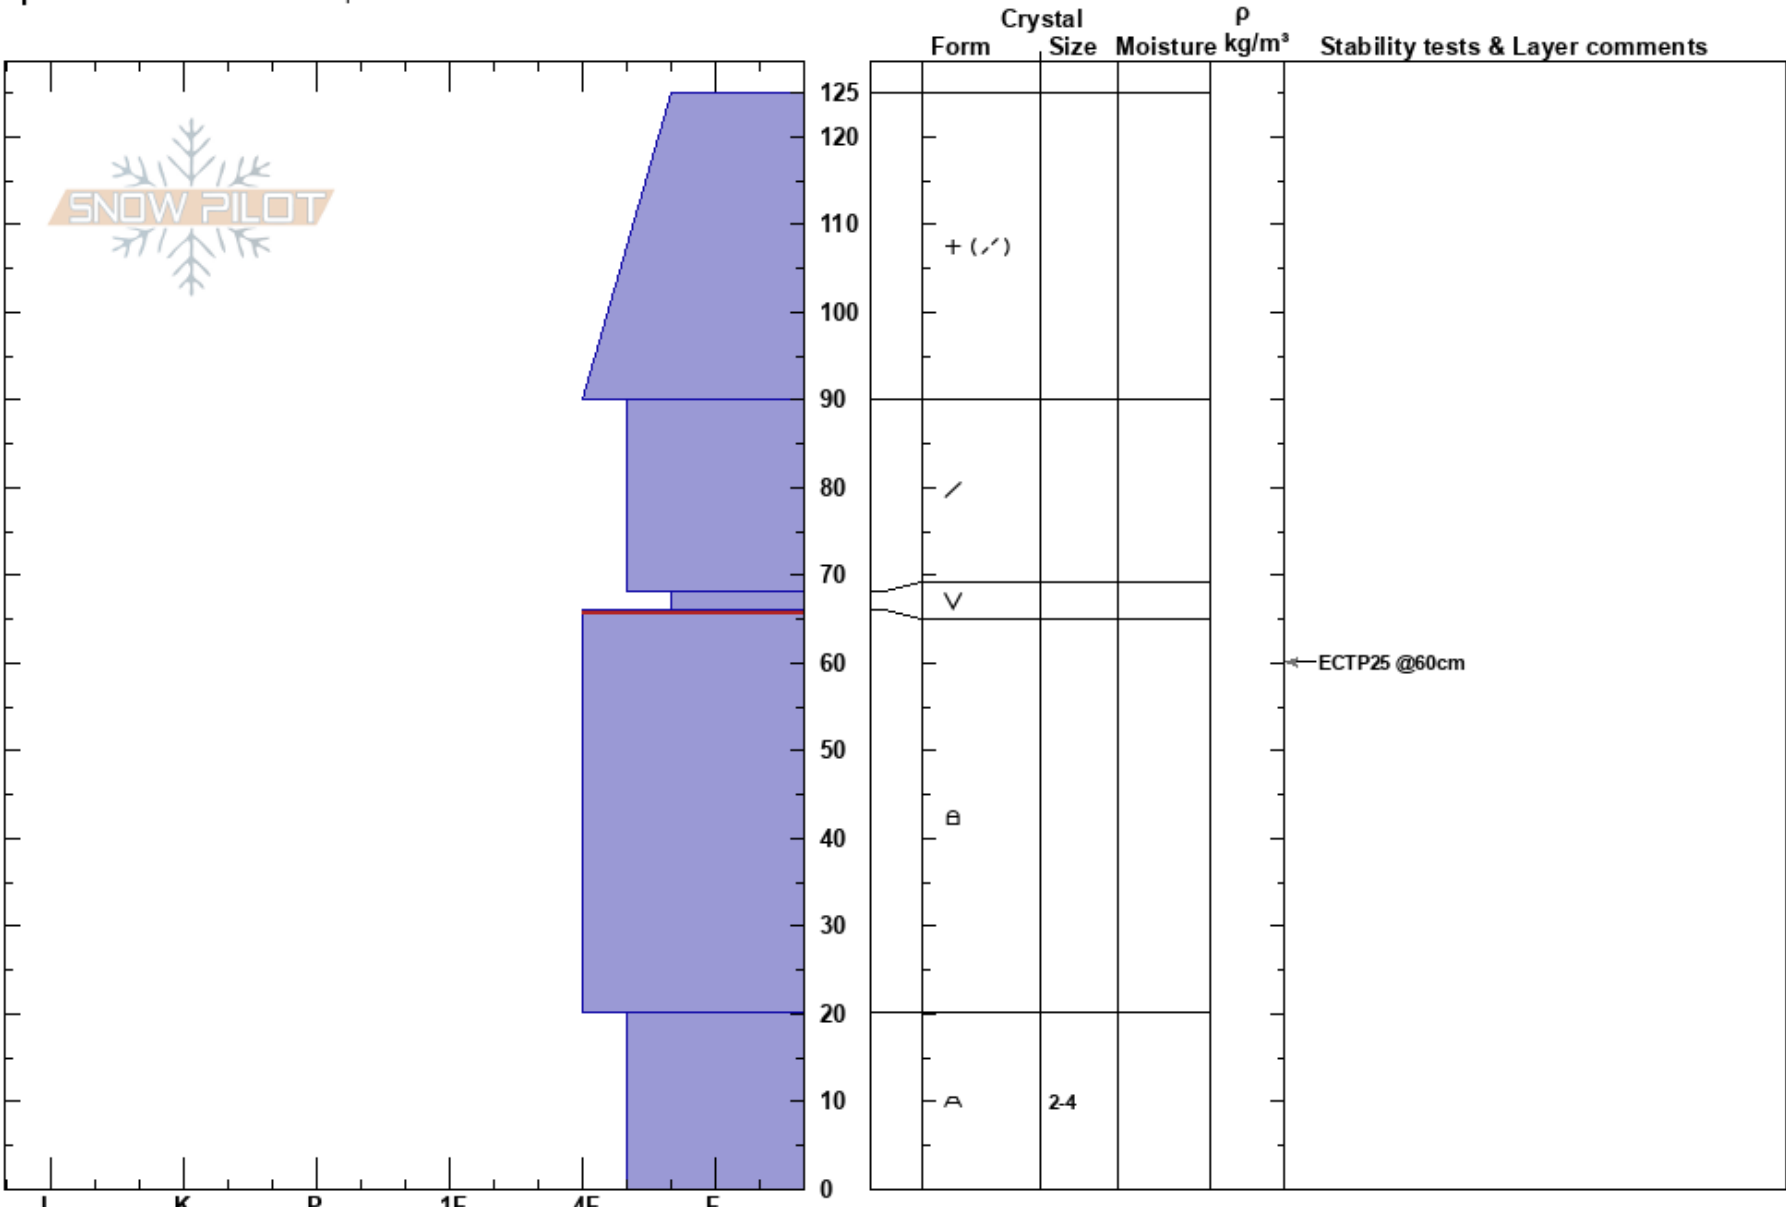

Top of The World  
 Teton Range  
 WY  
 Elevation: 9820 ft  
 Aspect: NW  
 Specifics: We snowmobiled slope

Dashiell Andrews  
 12/27/2024 - 3:00pm  
 Co-ord: 43.64982N, -110.95827W  
 Slope Angle: 25°  
 Wind Loading:

Stability:  
 Air Temperature:  
 Sky Cover: OVC  
 Precipitation: S-1  
 Wind: SW Light Breeze

HS:125  
 PF:75 66-20cm:Problematic layer

Notes: