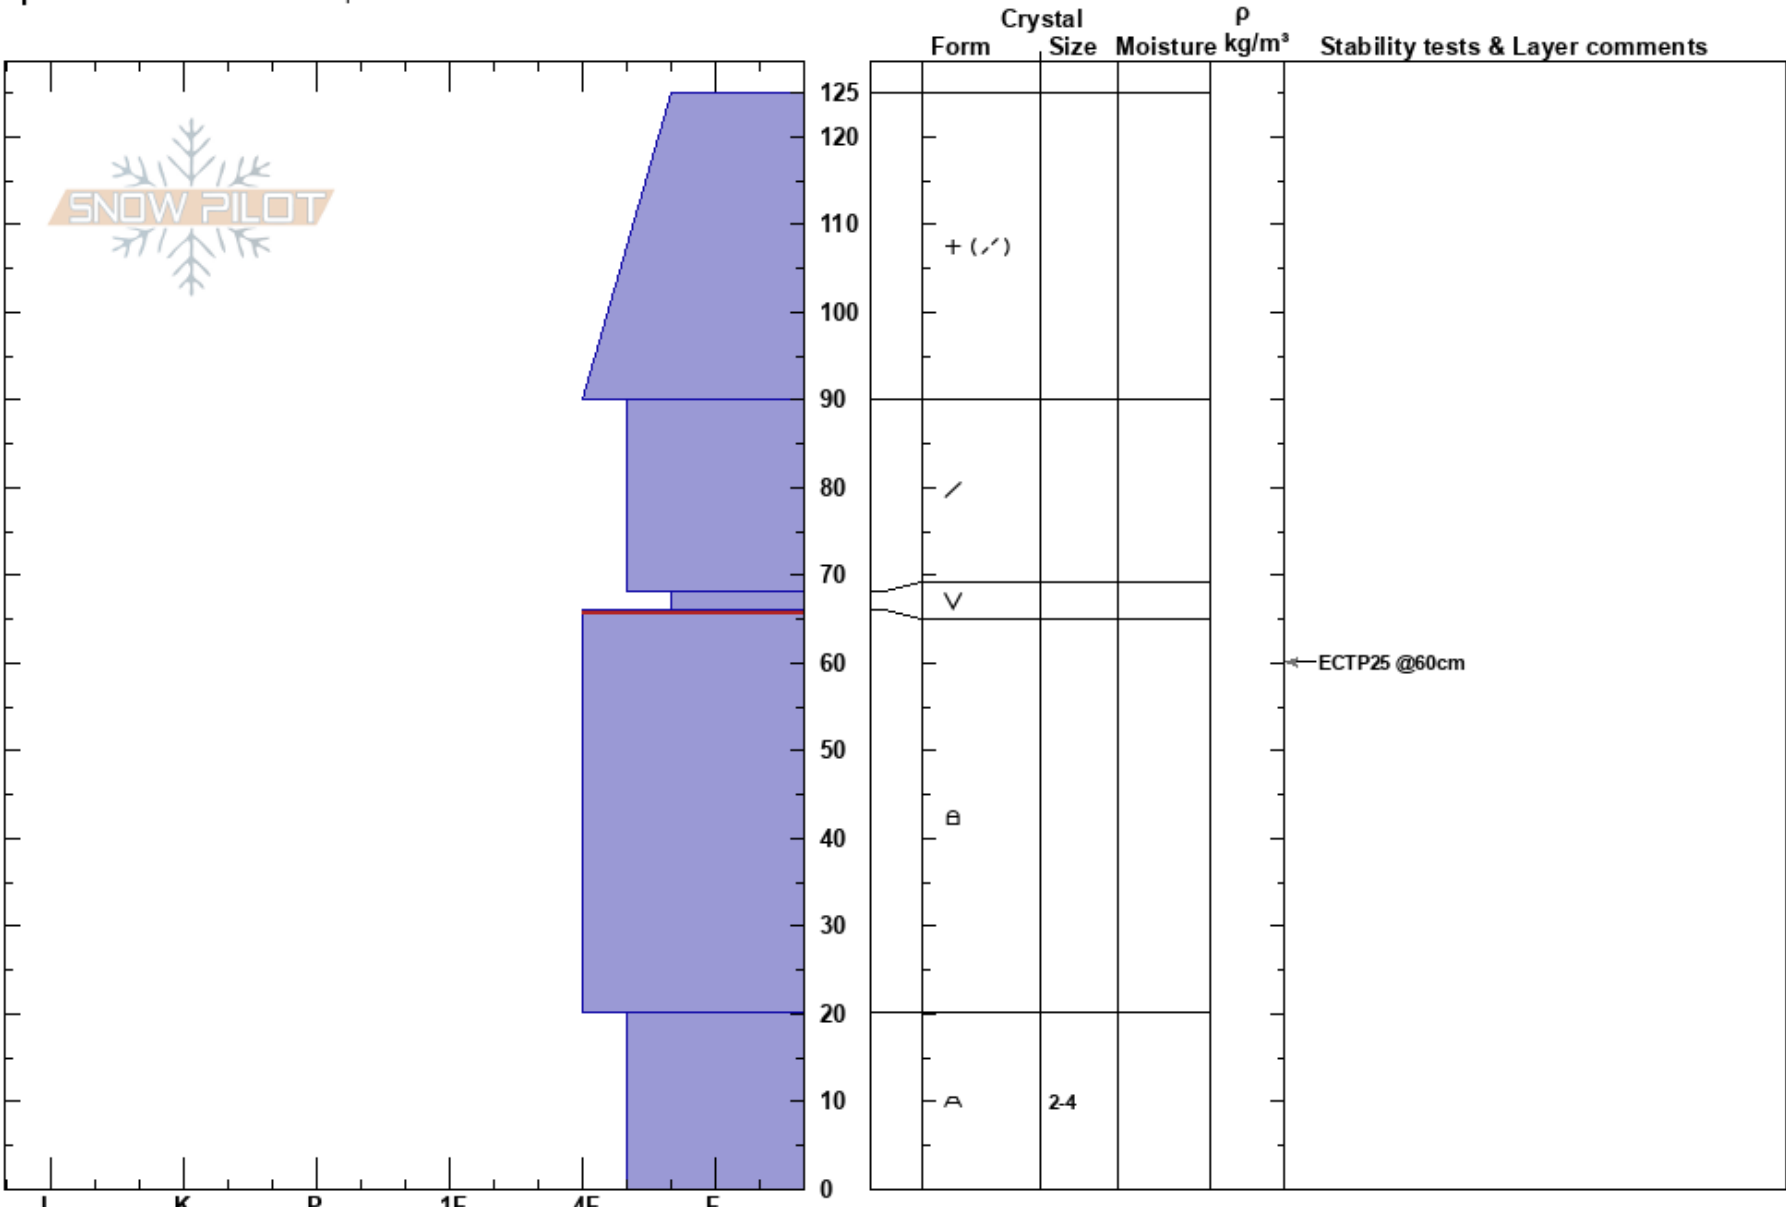

Top of The World
 Teton Range
 WY
 Elevation: 9820 ft
 Aspect: NW
 Specifics: We snowmobiled slope

Dashiell Andrews
 12/27/2024 - 3:00pm
 Co-ord: 43.64982N, -110.95827W
 Slope Angle: 25°
 Wind Loading:

Stability:
 Air Temperature:
 Sky Cover: OVC
 Precipitation: S-1
 Wind: SW Light Breeze

HS:125
 PF:75 66-20cm:Problematic layer

Notes: