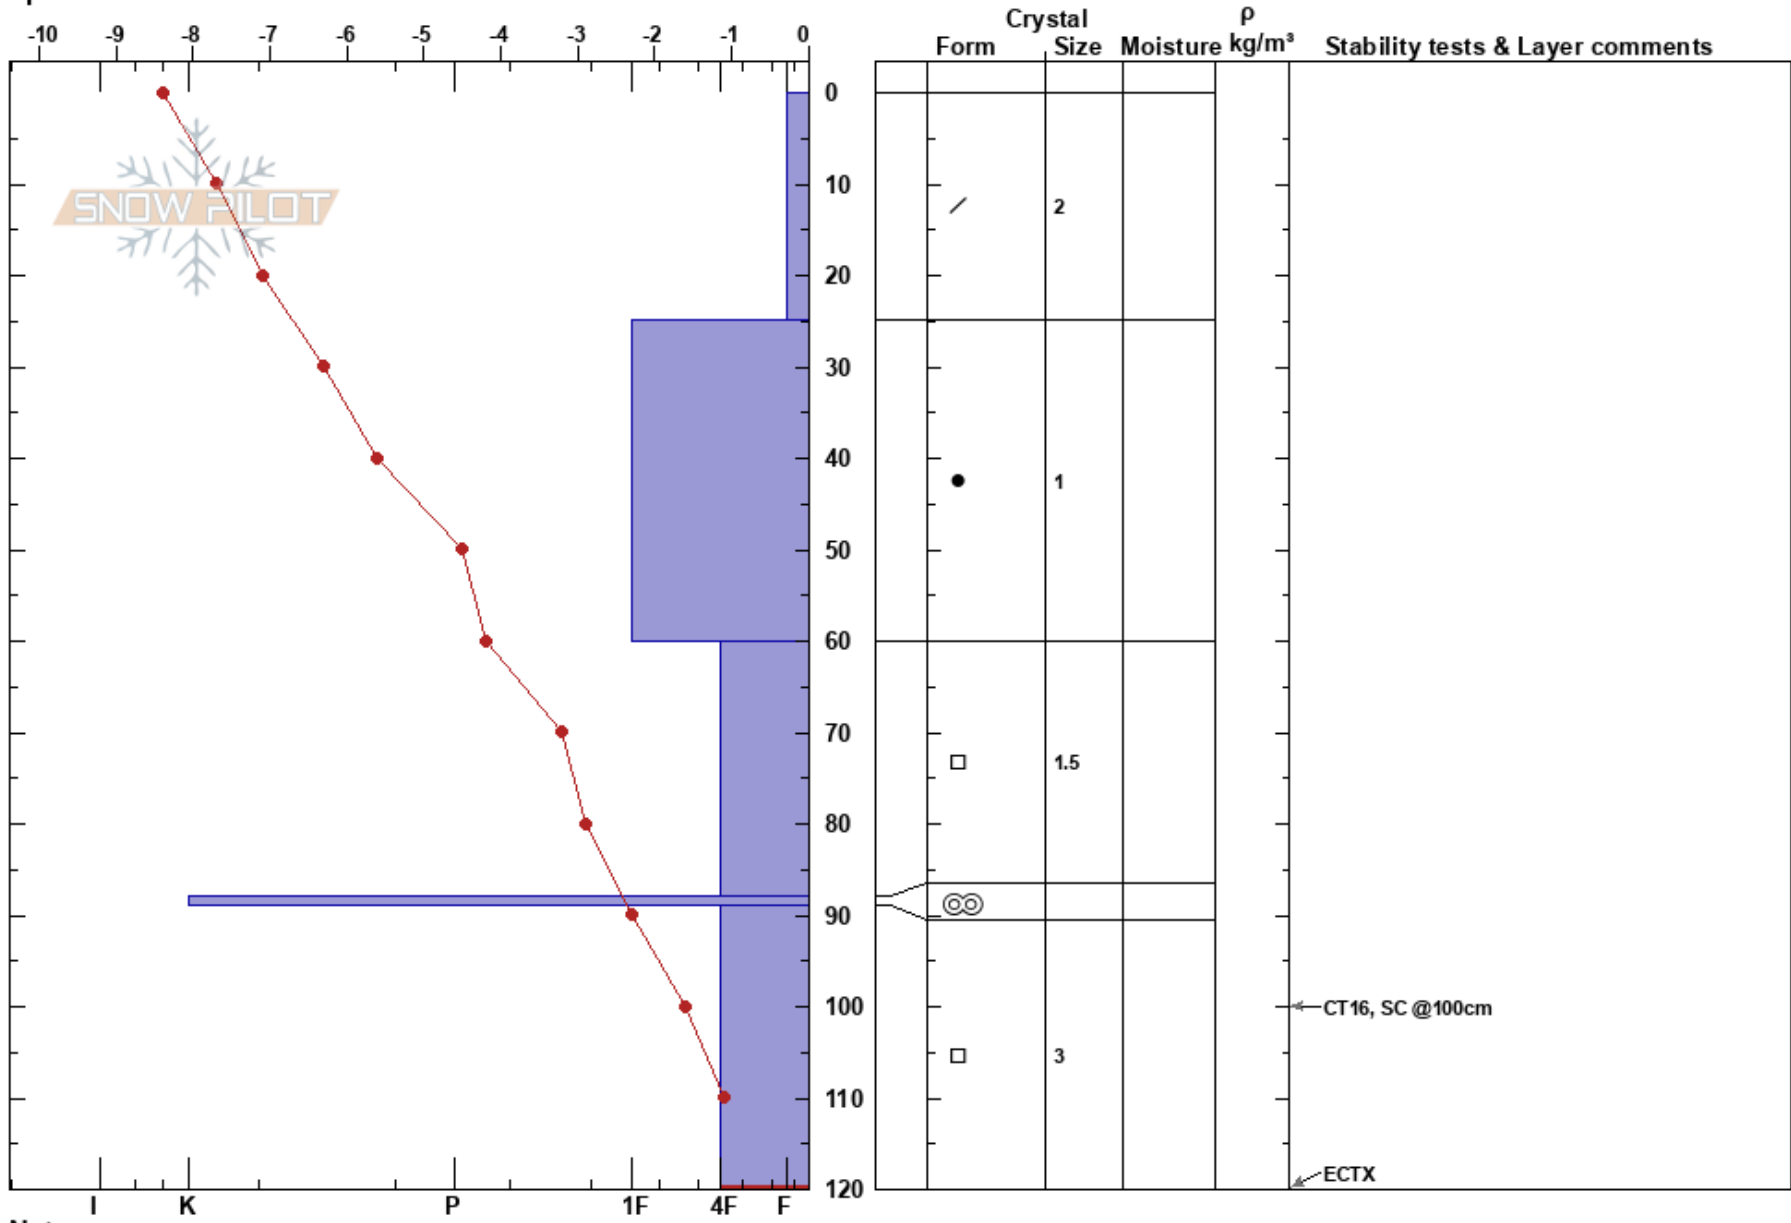

Kittelfjäll Västra  
 Kittelfjellet  
 Sweden  
 Elevation: 760 m  
 Aspect: W  
 Specifics:

jonas Gjersvold  
 13/02/2018 - 10:25  
 Co-ord: 33W WN 20936 36407  
 Slope Angle: 27°  
 Wind Loading:

Stability:  
 Air Temperature: -9.2°C HS:120  
 PF:52 89-120cm:Problematic layer  
 Sky Cover: BKN  
 Precipitation: NO  
 Wind: SE Light Breeze