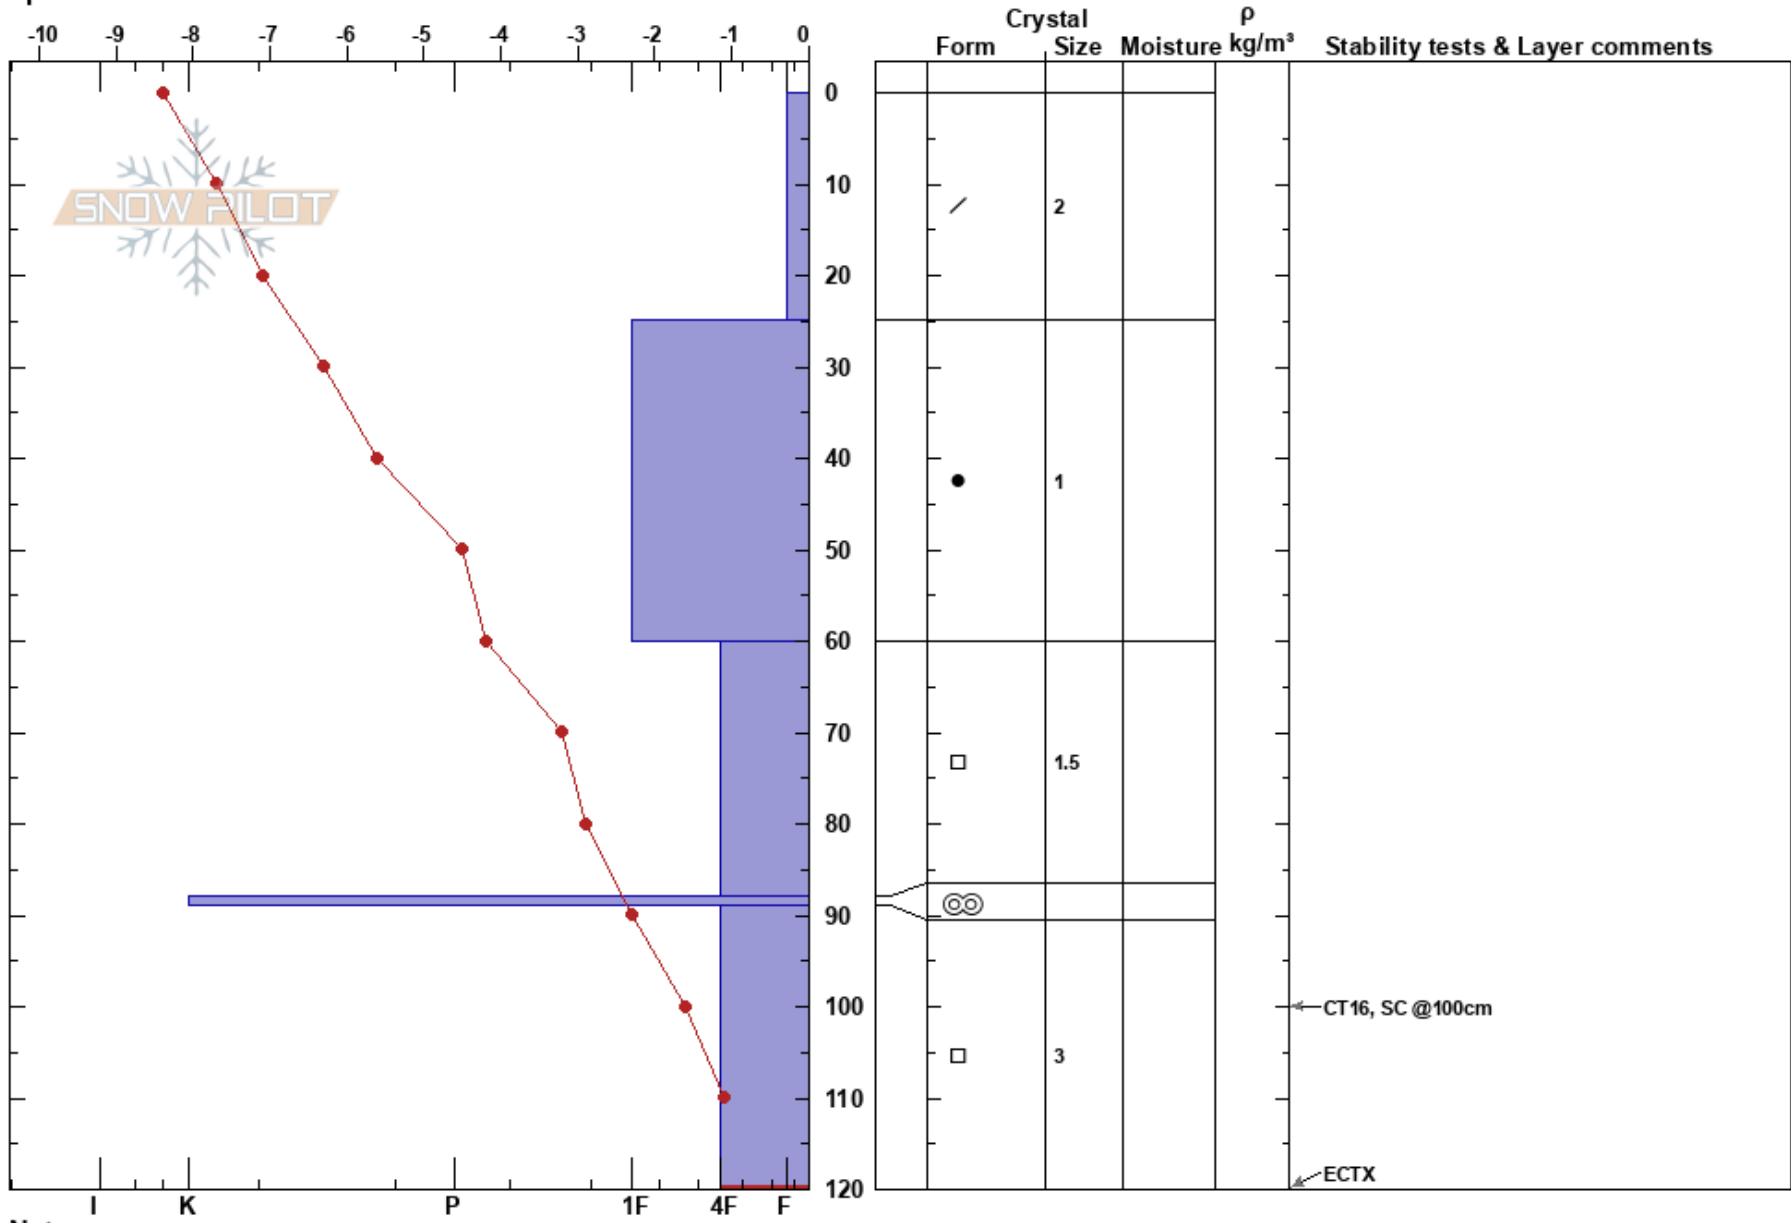

Kittelfjäll Västra
 Kittelfjellet
 Sweden
 Elevation: 760 m
 Aspect: W
 Specifics:

jonas Gjersvold
 13/02/2018 - 10:25
 Co-ord: 33W WN 20936 36407
 Slope Angle: 27°
 Wind Loading:

Stability:
 Air Temperature: -9.2°C HS:120
 PF:52 89-120cm:Problematic layer
 Sky Cover: BKN
 Precipitation: NO
 Wind: SE Light Breeze