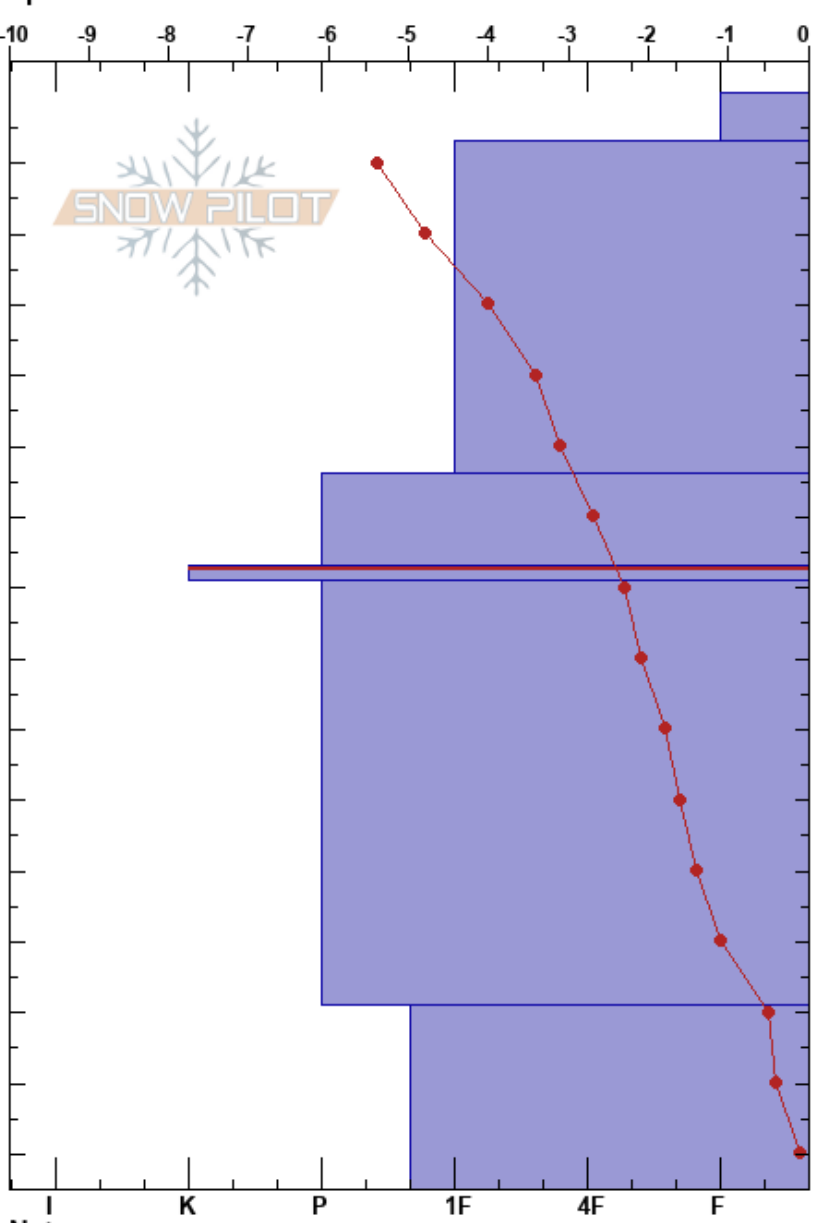

Gambler SR - TL  
 South Rockies  
 AB  
 Elevation: 2028 m  
 Aspect: SE  
 Specifics:

Emy Nantel  
 27/12/2024 - 11:14  
 Co-ord:  
 Slope Angle: 33°  
 Wind Loading: no

Stability:  
 Air Temperature: -3.8°C PF:20  
 Sky Cover: BKN  
 Precipitation: NO  
 Wind: W Light Breeze

HS:155  
 Layer Notes:  
 67-69cm: Fc/Rd top and below crust  
 67-69cm: Problematic layer

Form	Crystal		Moisture	$\rho$ kg/m <sup>3</sup>	Stability tests & Layer comments
	Size				
+	0.5				
+	1				
•	0.5				← ECTN28 @15cm Wind slab
⊖	0.5				
⊙⊙					67-69cm: Fc/Rd top and below crust
⊖	0.5-1				
□	1				