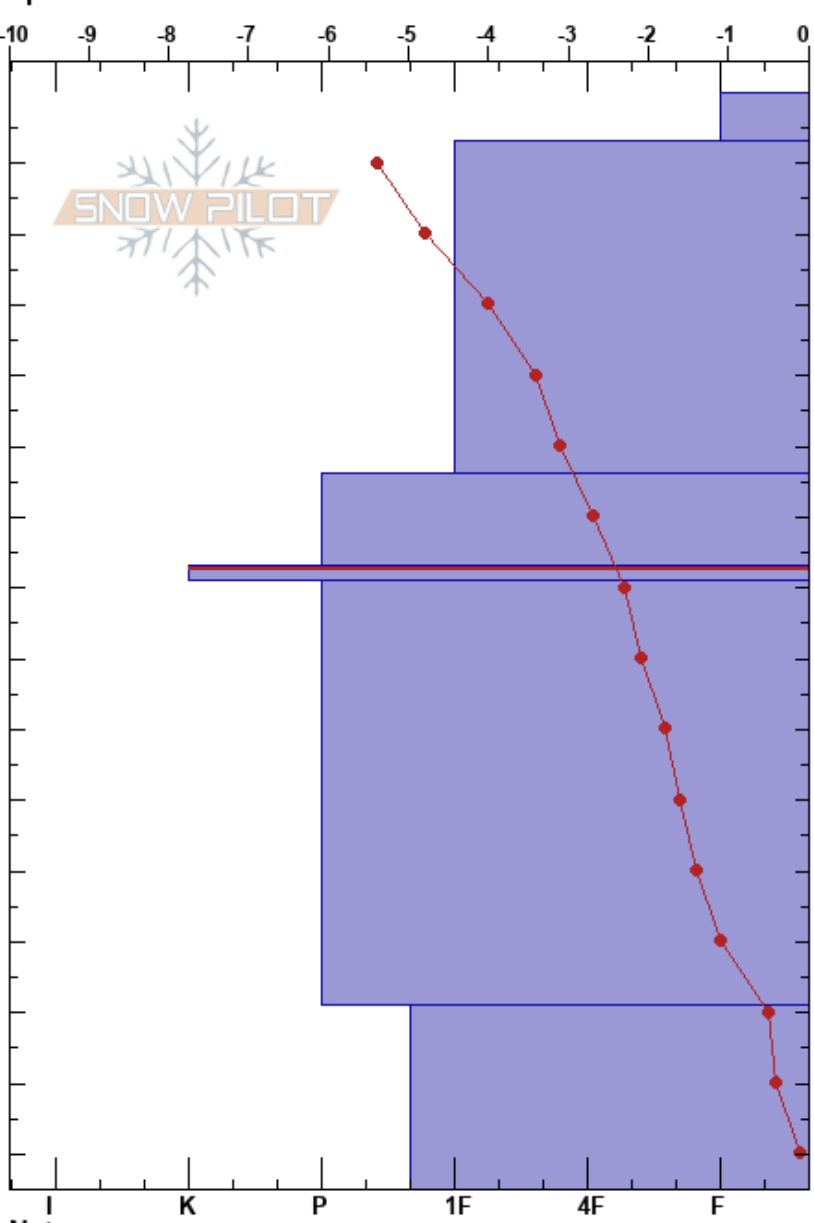

Gambler SR - TL  
 South Rockies  
 AB  
 Elevation: 2028 m  
 Aspect: SE  
 Specifics:

Emy Nantel  
 27/12/2024 - 11:14  
 Co-ord:  
 Slope Angle: 33°  
 Wind Loading: no

Stability:  
 Air Temperature: -3.8°C PF:20  
 Sky Cover: BKN  
 Precipitation: NO  
 Wind: W Light Breeze  
 HS:155  
 Layer Notes:  
 67-69cm: Fc/Rd top and below crust  
 67-69cm: Problematic layer

Form	Crystal		$\rho$ kg/m <sup>3</sup>	Stability tests & Layer comments
	Size	Moisture		
+	0.5			
+	1			
•	0.5			← ECTN28 @15cm Wind slab
⊖	0.5			
⊙⊙				67-69cm: Fc/Rd top and below crust
⊖	0.5-1			
□	1			