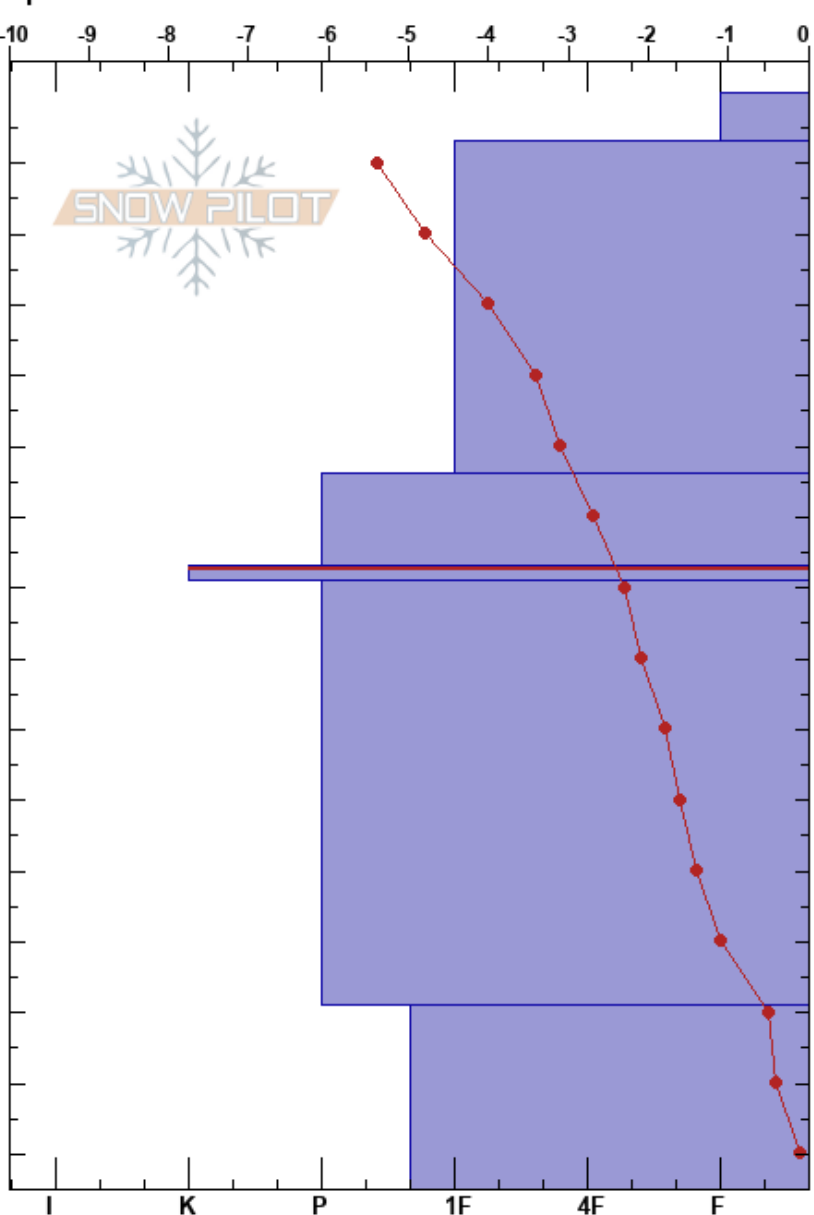

Gambler SR - TL  
 South Rockies  
 AB  
 Elevation: 2028 m  
 Aspect: SE  
 Specifics:

Emy Nantel  
 27/12/2024 - 11:14  
 Co-ord:  
 Slope Angle: 33°  
 Wind Loading: no

Stability:  
 Air Temperature: -3.8°C PF:20  
 Sky Cover: BKN  
 Precipitation: NO  
 Wind: W Light Breeze

HS:155  
 Layer Notes:  
 67-69cm: Fc/Rd top and below crust  
 67-69cm: Problematic layer

Form	Crystal		$\rho$ kg/m <sup>3</sup>	Stability tests & Layer comments
	Size	Moisture		
+	0.5			
+	1			
•	0.5			← ECTN28 @15cm Wind slab
⊖	0.5			
⊙⊙				67-69cm: Fc/Rd top and below crust
⊖	0.5-1			
□	1			