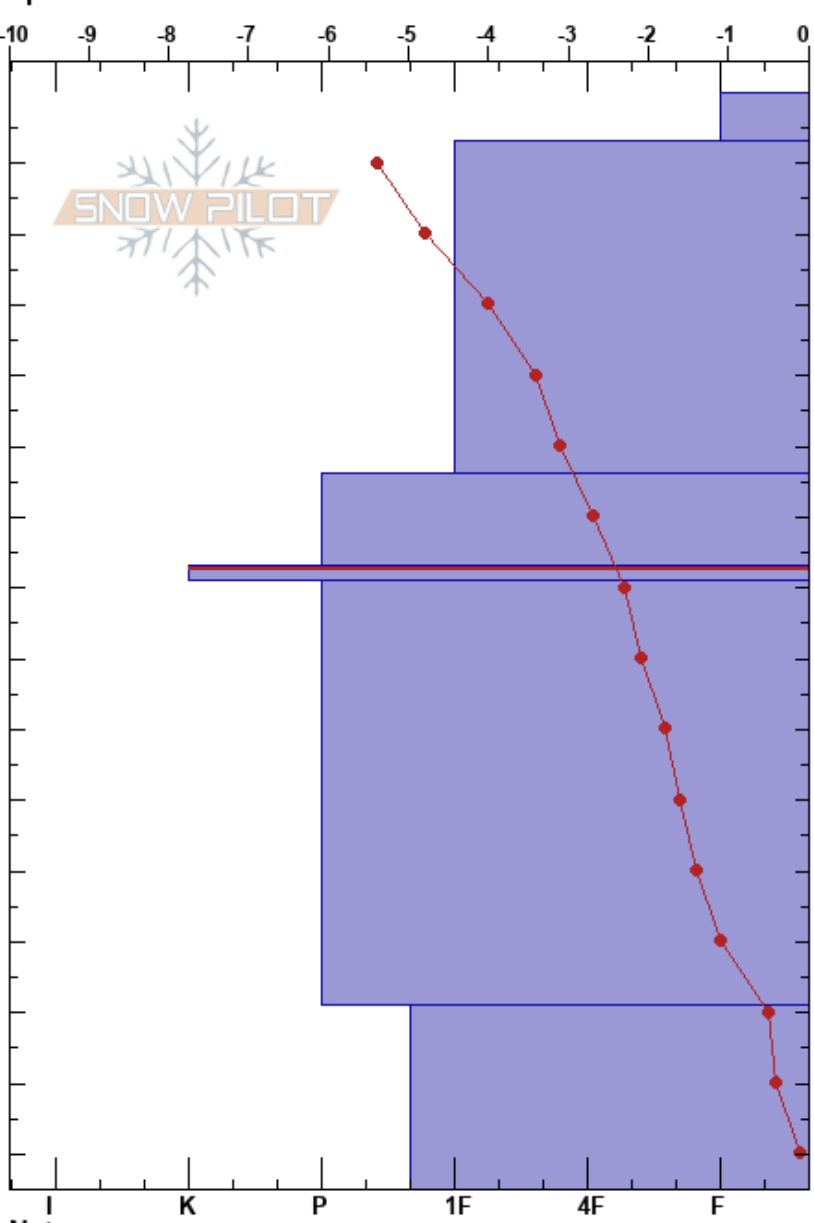

Gambler SR - TL
 South Rockies
 AB
 Elevation: 2028 m
 Aspect: SE
 Specifics:

Emy Nantel
 27/12/2024 - 11:14
 Co-ord:
 Slope Angle: 33°
 Wind Loading: no

Stability:
 Air Temperature: -3.8°C PF:20
 Sky Cover: BKN
 Precipitation: NO
 Wind: W Light Breeze
 HS:155
 Layer Notes:
 67-69cm: Fc/Rd top and below crust
 67-69cm: Problematic layer

Form	Crystal		ρ kg/m ³	Stability tests & Layer comments
	Size	Moisture		
+	0.5			
+	1			
•	0.5			← ECTN28 @15cm Wind slab
⊖	0.5			
⊙⊙				67-69cm: Fc/Rd top and below crust
⊖	0.5-1			
□	1			

Notes: