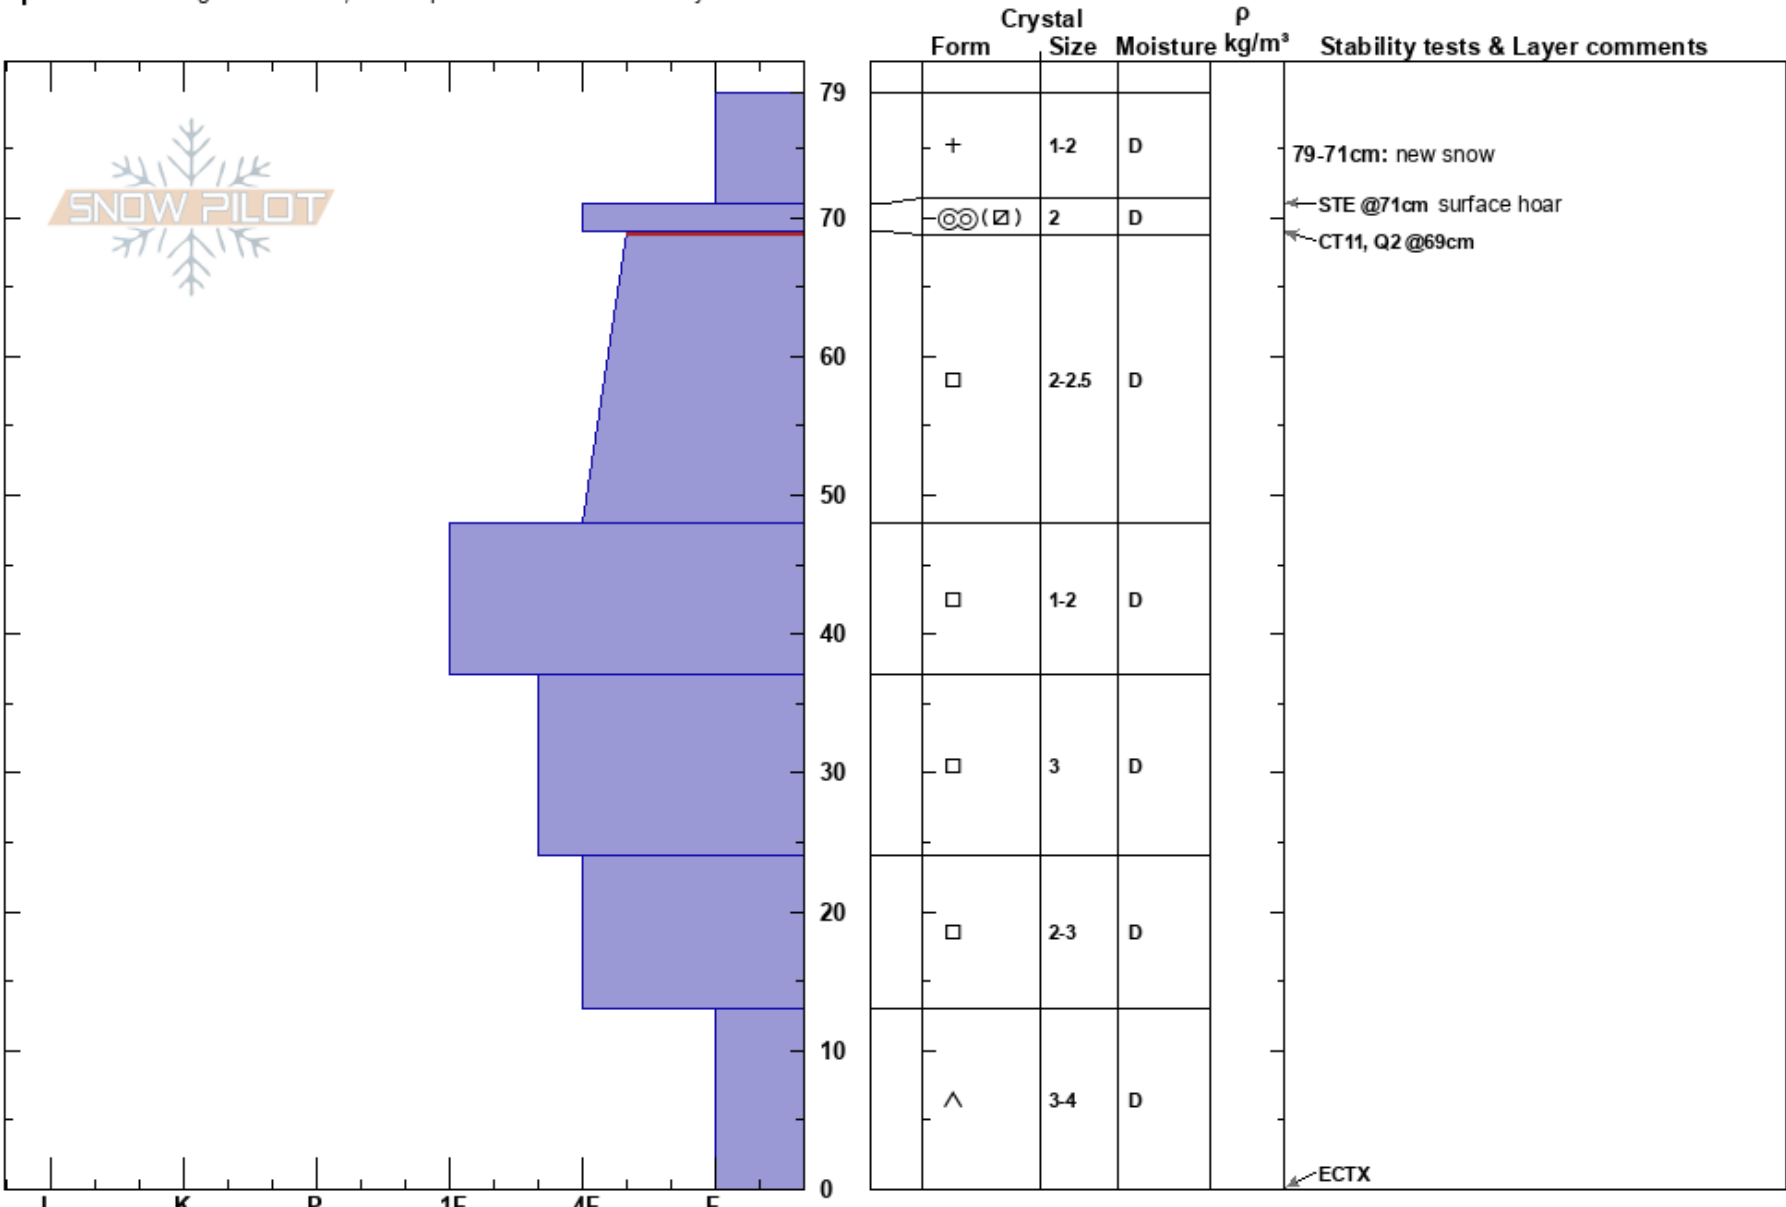

Corner Knob Hannah Blum
 Sangre de Cristo Range 12/27/2024 - 12:50pm
 NM Co-ord: 36.57048N, -105.45226W
 Elevation: 11902 ft Slope Angle: 25°
 Aspect: Wind Loading: yes
 Specifics: Pit dug in a Ski Area; Pit is representative of backcountry

Stability: HS:79
 Air Temperature: -2°C PF:35 79-71cm: new snow
 Sky Cover: BKN PS:20 69-48cm: Problematic layer
 Precipitation: S1
 Wind: SW Moderate

Notes: 10-20 cm wind slab, 10m into the fetch; 4F+, unreactive.