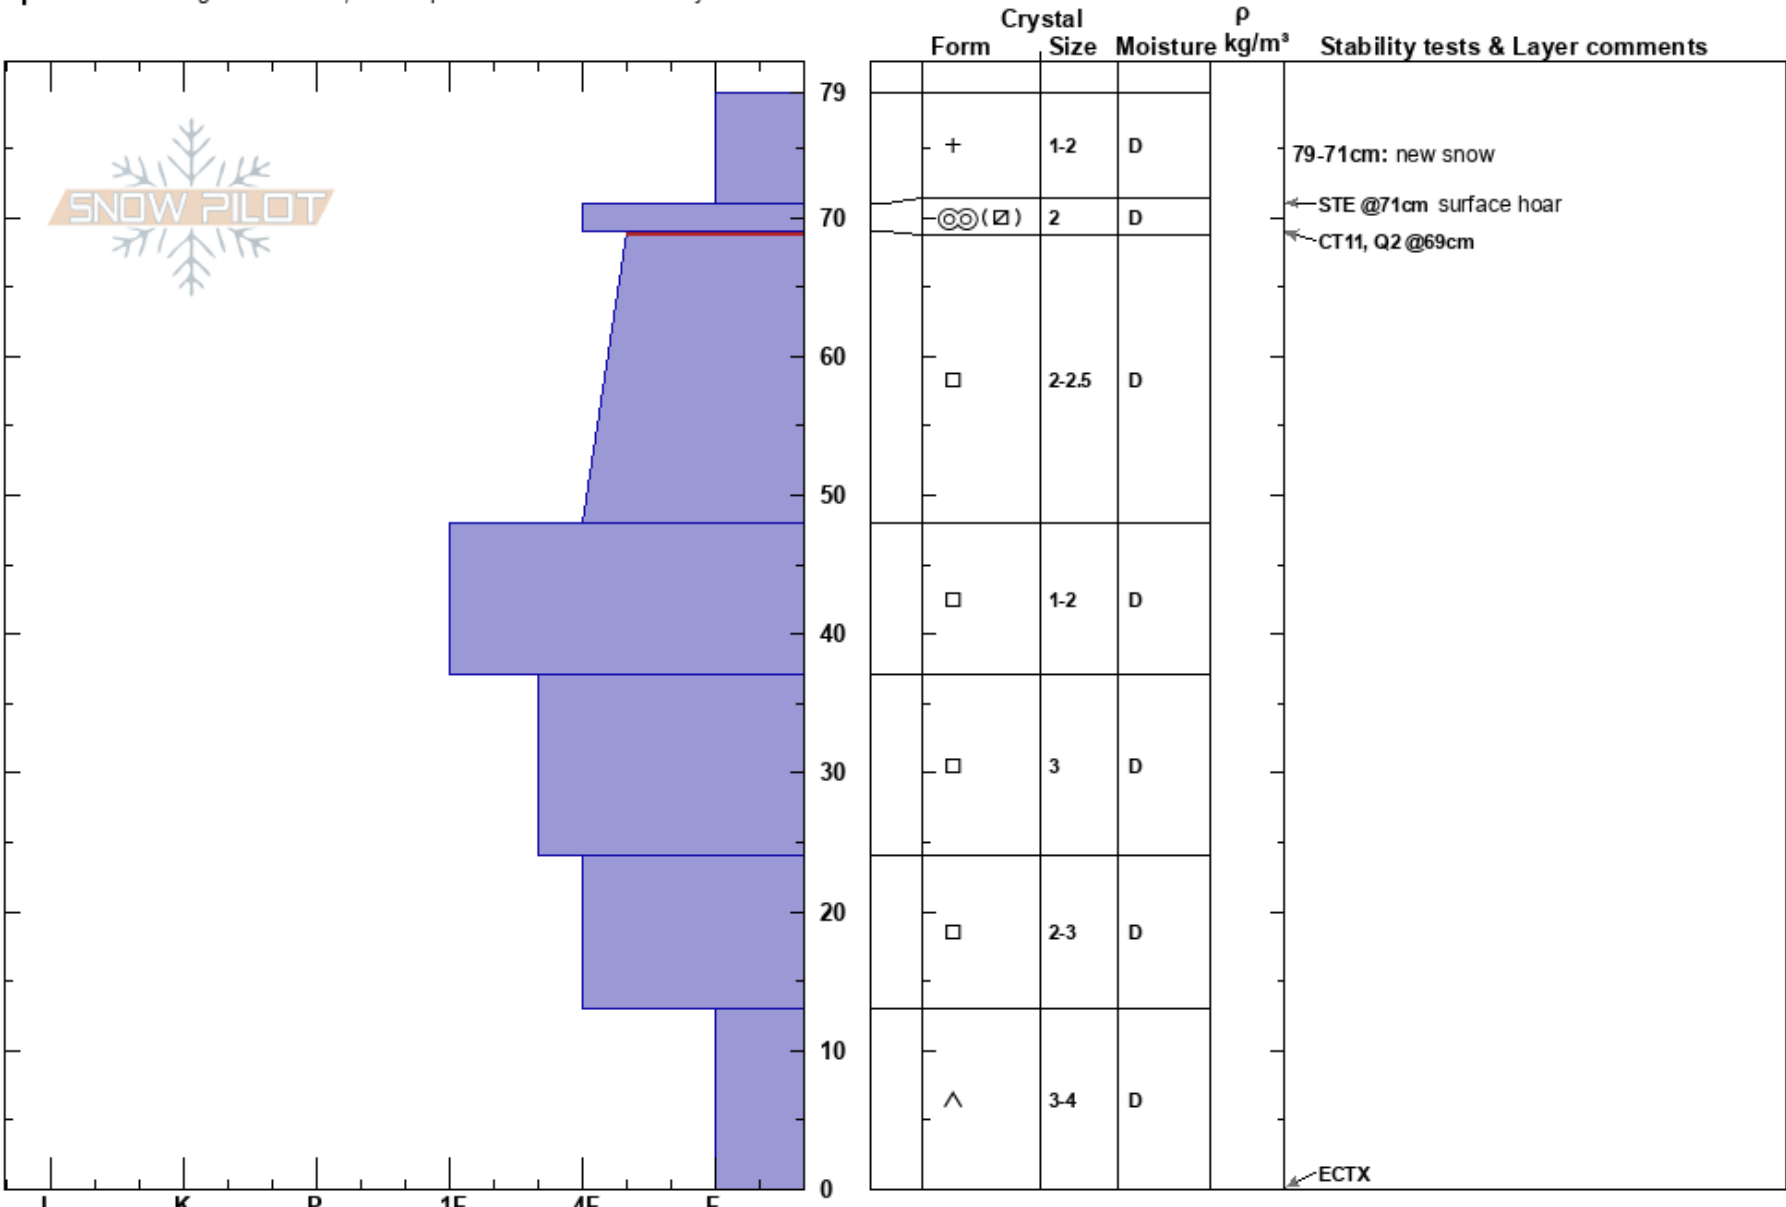

Corner Knob Hannah Blum  
 Sangre de Cristo Range 12/27/2024 - 12:50pm  
 NM Co-ord: 36.57048N, -105.45226W  
 Elevation: 11902 ft Slope Angle: 25°  
 Aspect: Wind Loading: yes  
 Specifics: Pit dug in a Ski Area; Pit is representative of backcountry

Stability: HS:79  
 Air Temperature: -2°C PF:35 79-71cm: new snow  
 Sky Cover: BKN PS:20 69-48cm: Problematic layer  
 Precipitation: S1  
 Wind: SW Moderate

Notes: 10-20 cm wind slab, 10m into the fetch; 4F+, unreactive.