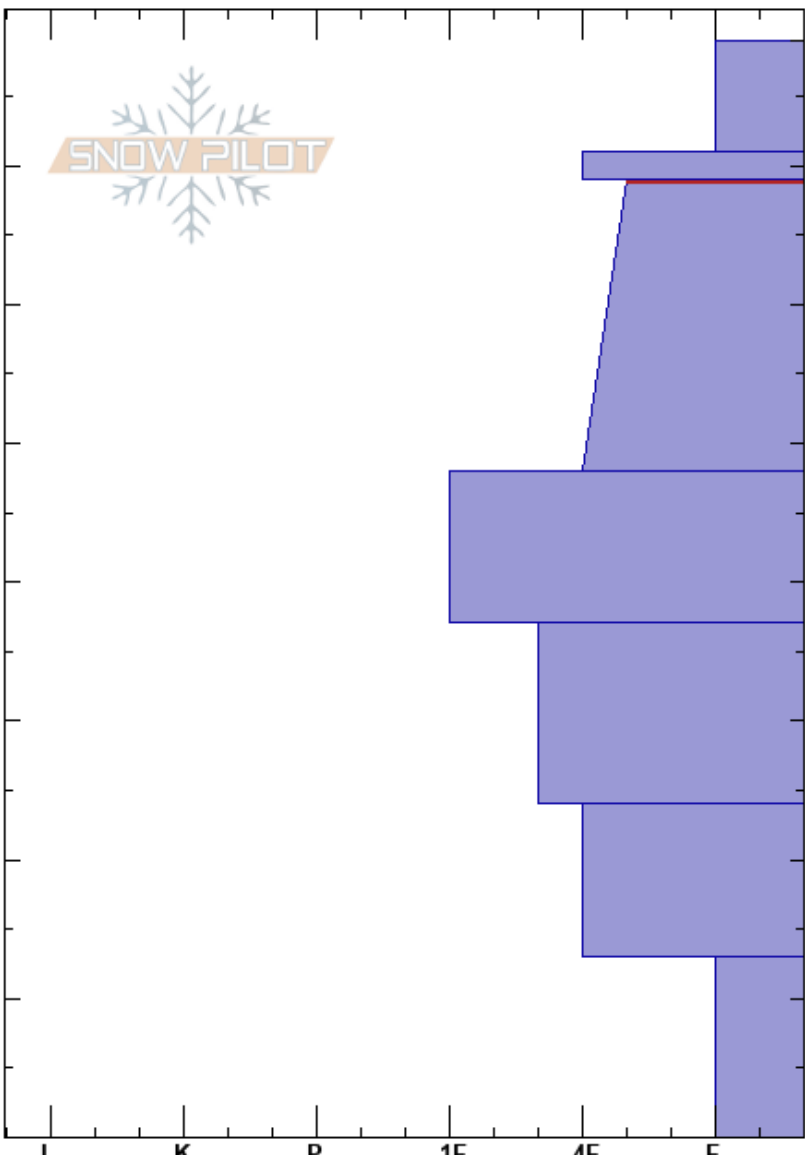

Corner Knob Hannah Blum
 Sangre de Cristo Range 12/27/2024 - 12:50pm
 NM Co-ord: 36.57048N, -105.45226W
 Elevation: 11902 ft Slope Angle: 25°
 Aspect: Wind Loading: yes
 Specifics: Pit dug in a Ski Area; Pit is representative of backcountry

Stability: HS:79
 Air Temperature: -2°C PF:35 79-71cm: new snow
 Sky Cover: BKN PS:20 69-48cm: Problematic layer
 Precipitation: S1
 Wind: SW Moderate

Depth (cm)	Crystal		Moisture	ρ kg/m ³	Stability tests & Layer comments
	Form	Size			
79-71	+	1-2	D		79-71cm: new snow
71-70	⊙(⊘)	2	D		← STE @71cm surface hoar ← CT11, Q2 @69cm
60-50	□	2-2.5	D		
50-40	□	1-2	D		
40-30	□	3	D		
30-20	□	2-3	D		
20-10	^	3-4	D		
10-0					← ECTX

Notes: 10-20 cm wind slab, 10m into the fetch; 4F+, unreactive.