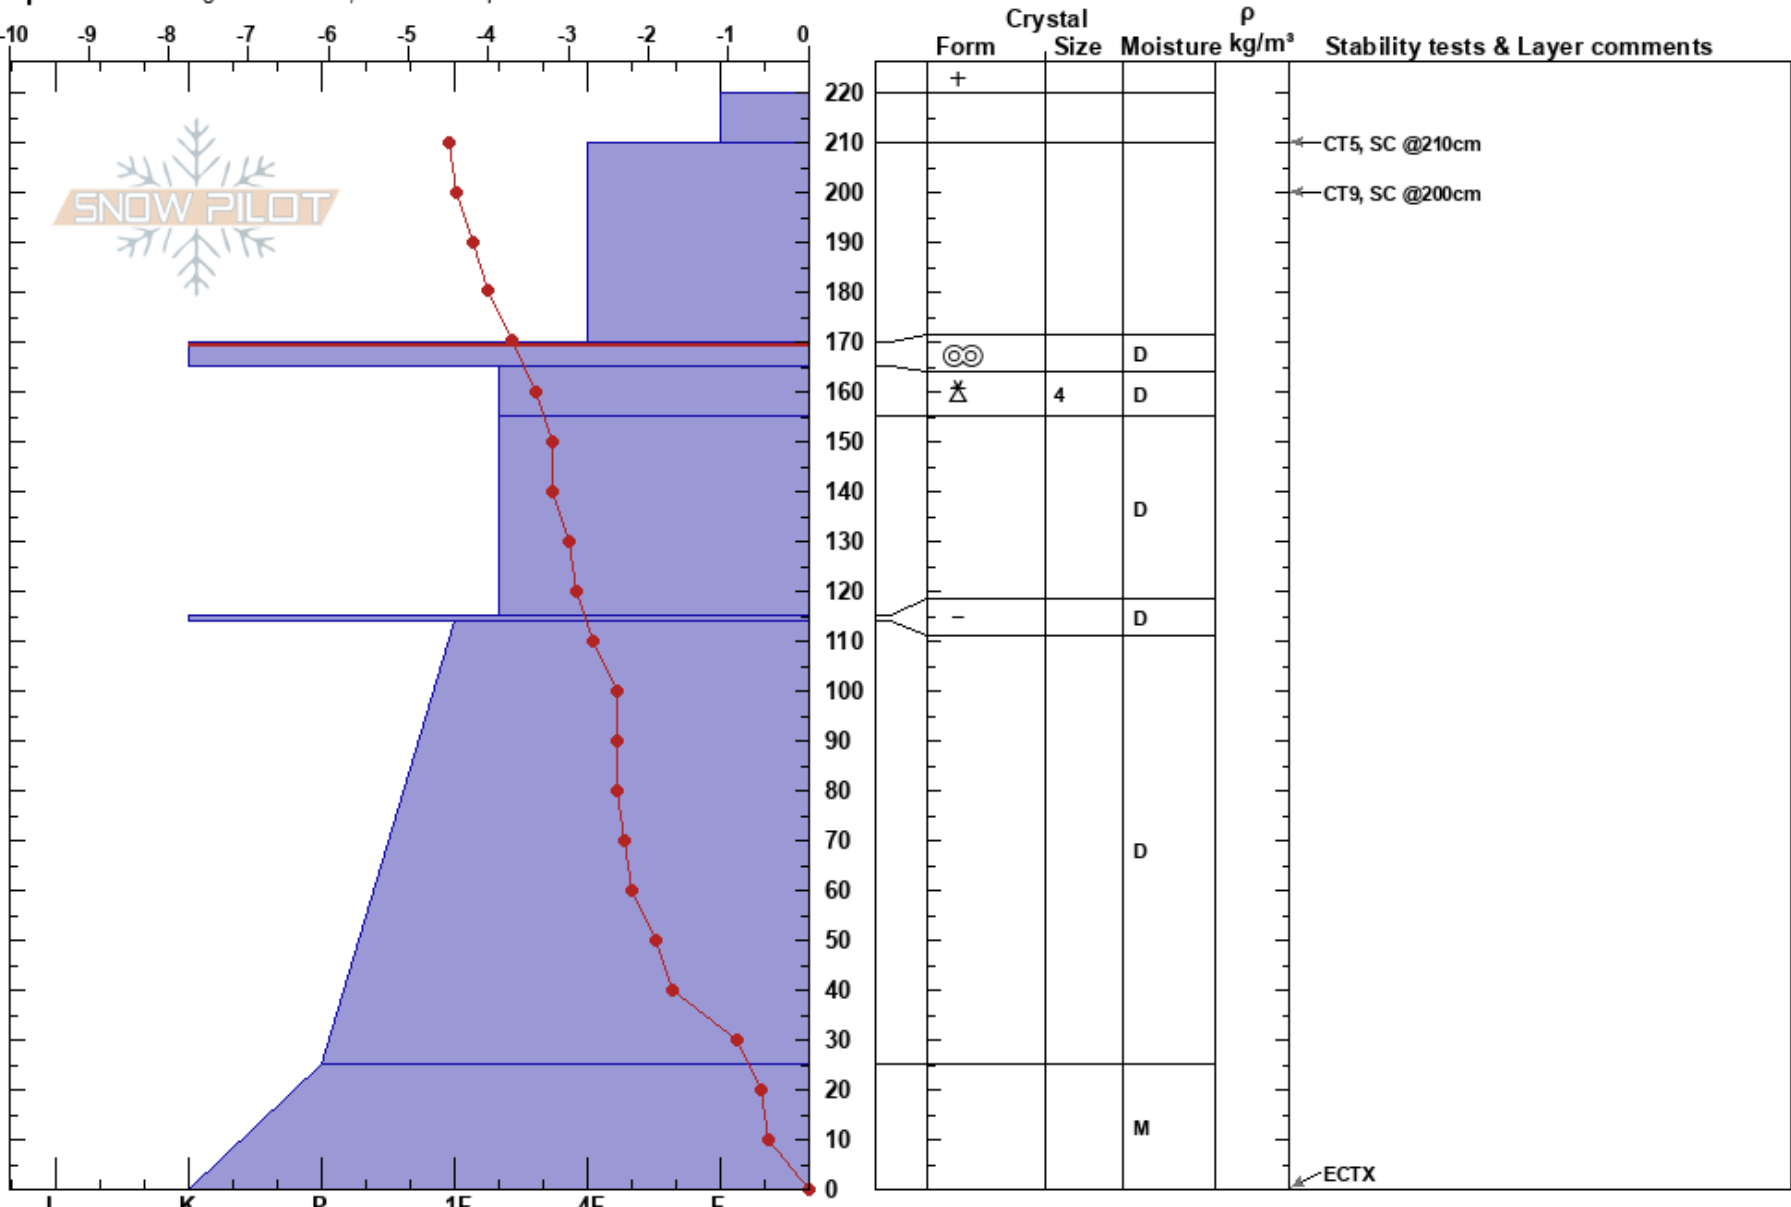

Hell's Gate Meadow
 Lizard Range
 BC
 Elevation: 1640 m
 Aspect: SE
 Specifics: Pit dug in a Ski Area; We skied slope

Tyler Carson
 27/12/2024 - 11:50
 Co-ord: 49.44499N, -115.08949W
 Slope Angle: 44°
 Wind Loading:

Stability: **HS:220**
 Air Temperature: -4°C PF:40 170-165cm:Problematic layer
 Sky Cover: BKN
 Precipitation: NO
 Wind: Calm

Notes: Mid path profile to ground focusing resistances and temperature profile. Profile done by Samir Somji and Tyler Carson