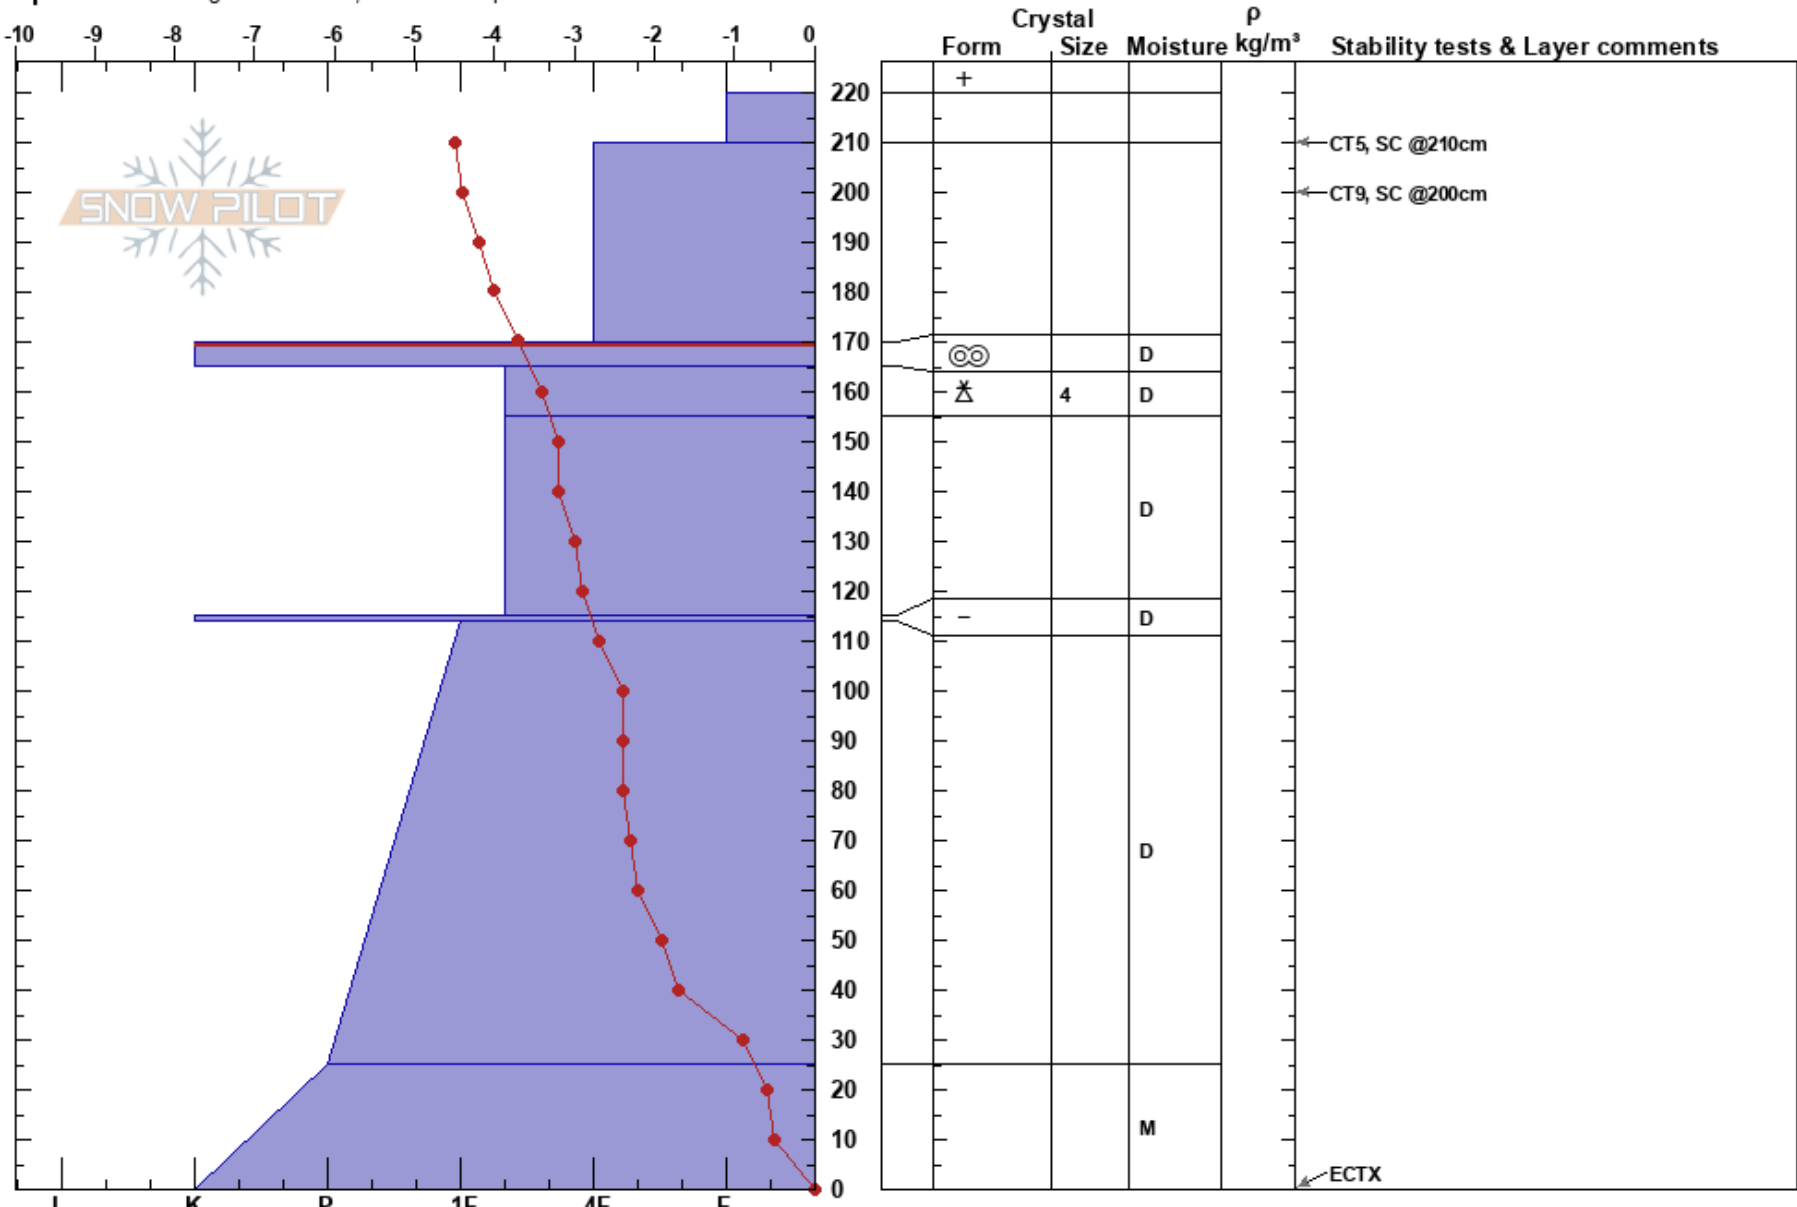

Hell's Gate Meadow
 Lizard Range
 BC
 Elevation: 1640 m
 Aspect: SE
 Specifics: Pit dug in a Ski Area; We skied slope

Tyler Carson
 27/12/2024 - 11:50
 Co-ord: 49.44499N, -115.08949W
 Slope Angle: 44°
 Wind Loading:

Stability: **HS:220**
 Air Temperature: -4°C PF:40 170-165cm:Problematic layer
 Sky Cover: BKN
 Precipitation: NO
 Wind: Calm

Notes: Mid path profile to ground focusing resistances and temperature profile. Profile done by Samir Somji and Tyler Carson