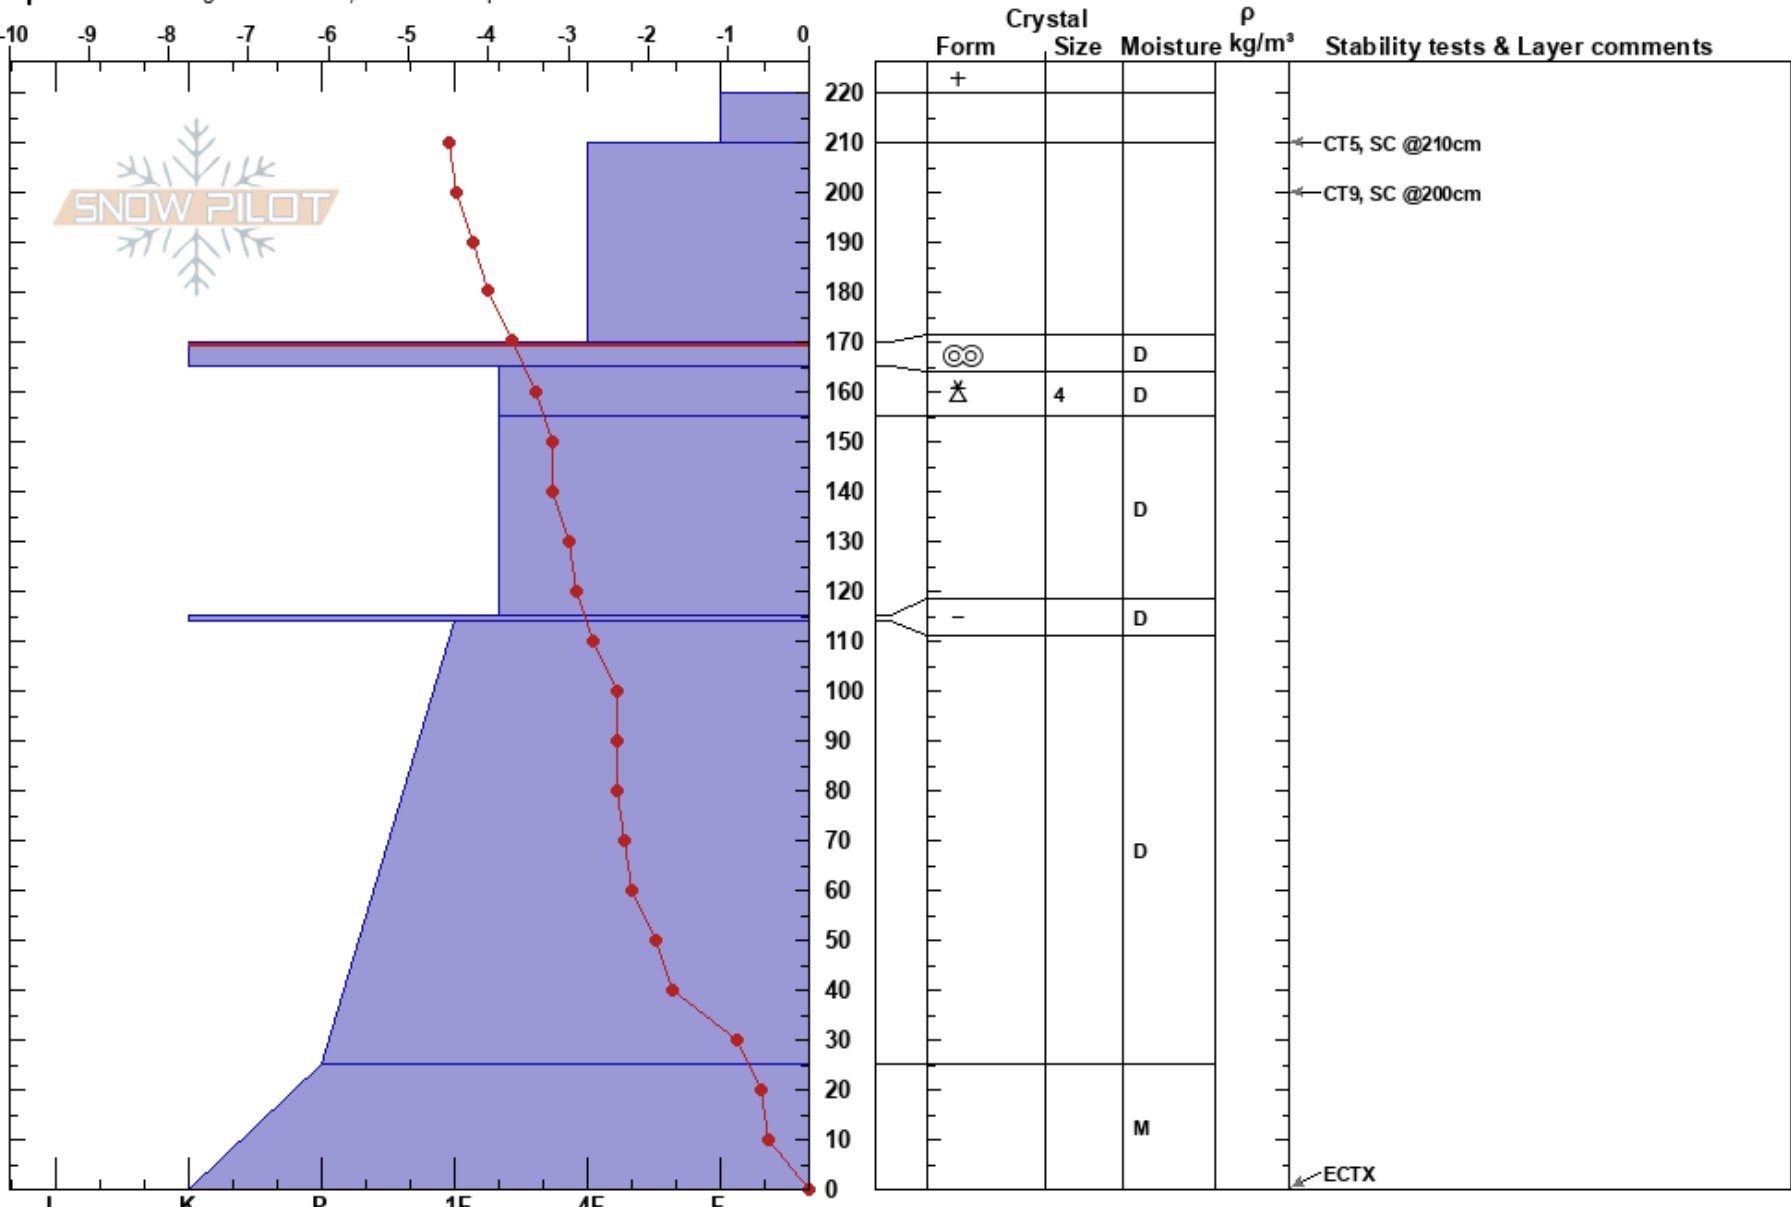

Hell's Gate Meadow  
 Lizard Range  
 BC  
 Elevation: 1640 m  
 Aspect: SE  
 Specifics: Pit dug in a Ski Area; We skied slope

Tyler Carson  
 27/12/2024 - 11:50  
 Co-ord: 49.44499N, -115.08949W  
 Slope Angle: 44°  
 Wind Loading:

Stability: **HS:220**  
 Air Temperature: -4°C PF:40 170-165cm:Problematic layer  
 Sky Cover: BKN  
 Precipitation: NO  
 Wind: Calm

Notes: Mid path profile to ground focusing resistances and temperature profile. Profile done by Samir Somji and Tyler Carson