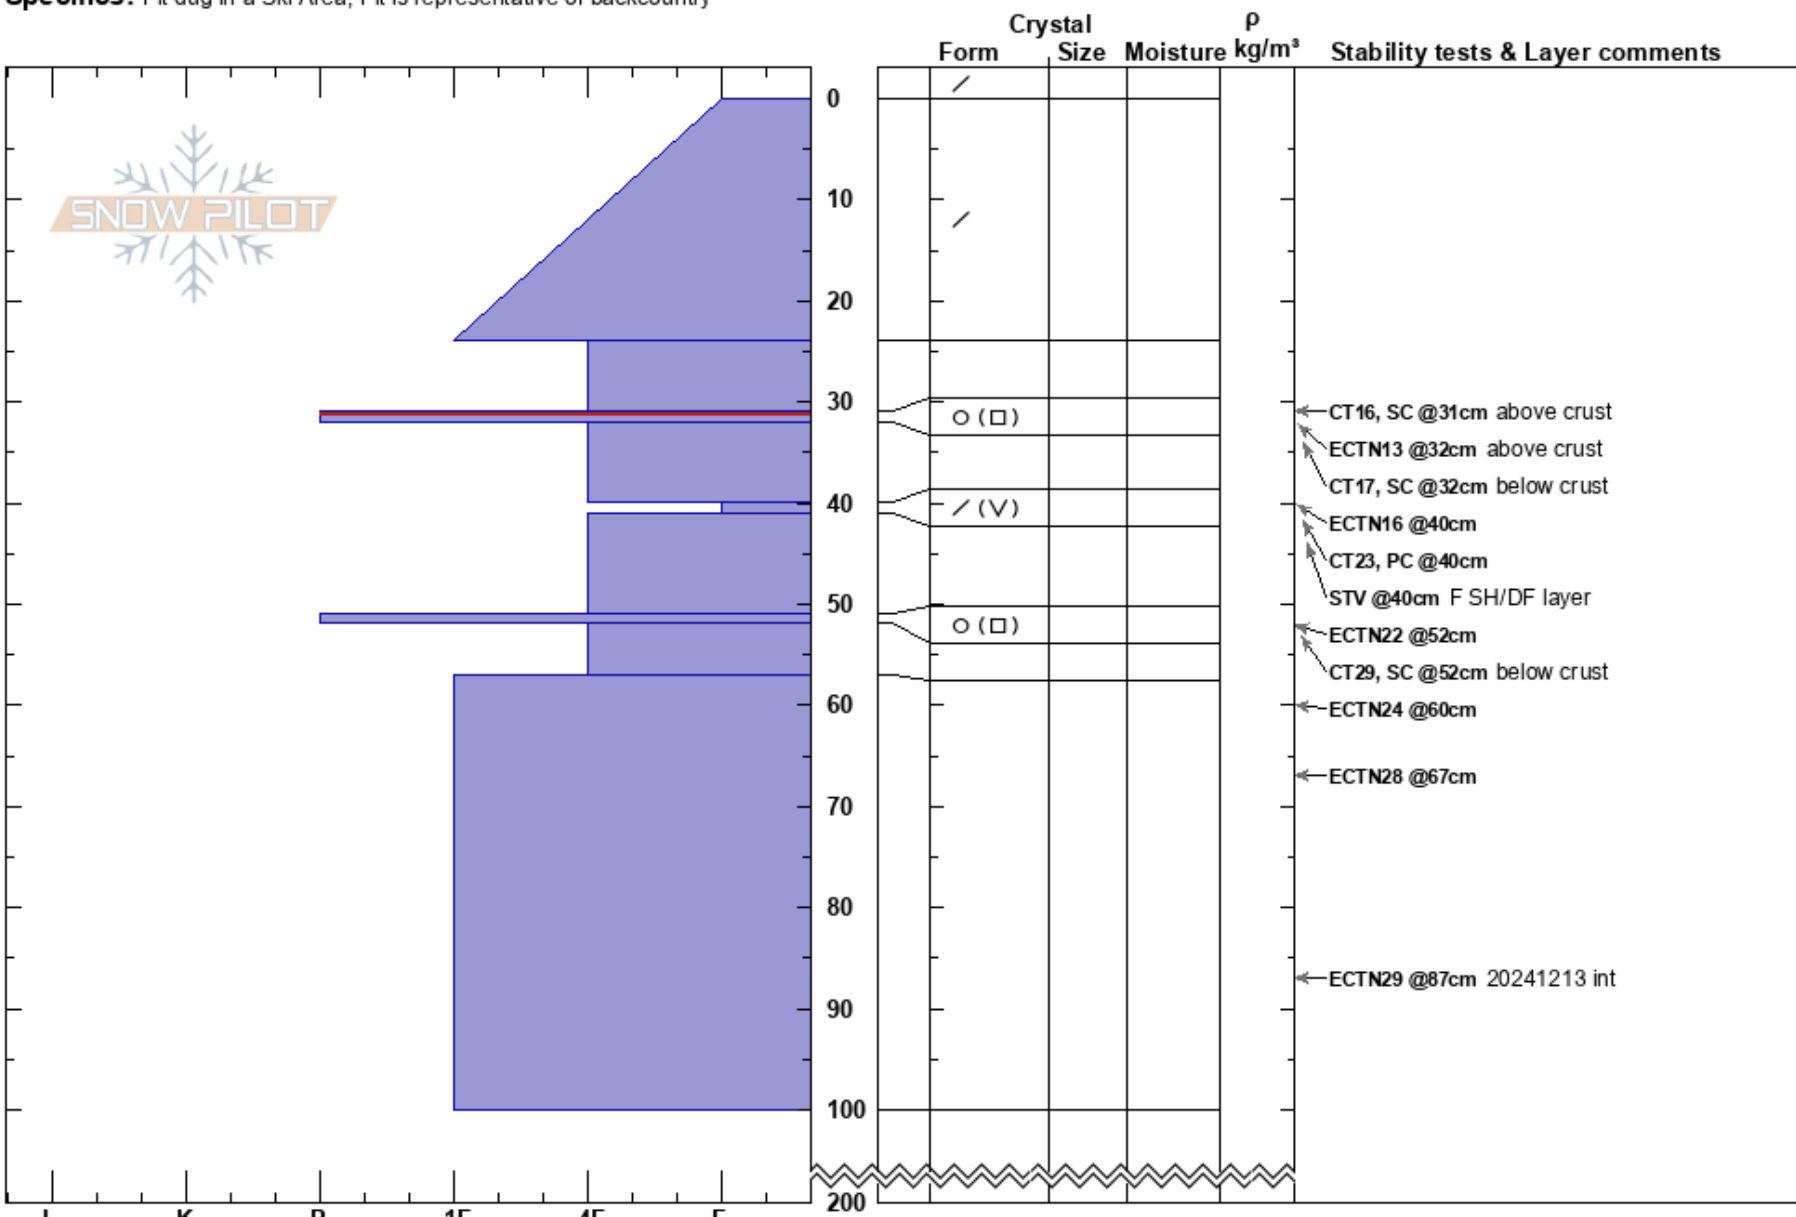

Dog Pit 5
 Brundage
 ID
 Elevation: 7300 ft
 Aspect: NW
 Specifics: Pit dug in a Ski Area; Pit is representative of backcountry

Michael Fitzgerald
 12/27/2024 - 1:00pm
 Co-ord: 45.00838N, -116.13428W
 Slope Angle: 15°
 Wind Loading: yes

Stability:
 Air Temperature: 27°F
 Sky Cover: OVC
 Precipitation: S1
 Wind: SW Light Breeze

HS:200
 Layer Notes:
 31-32cm: crust, facets above & below
 31-32cm: Problematic layer
 51-52cm: crust with facets below

Notes: Crust @31-32cm
 Crust @51cm
 F hardness @40cm
 20241208 New/Old snow interface @87cm
 20241208 Buried SH @91cm