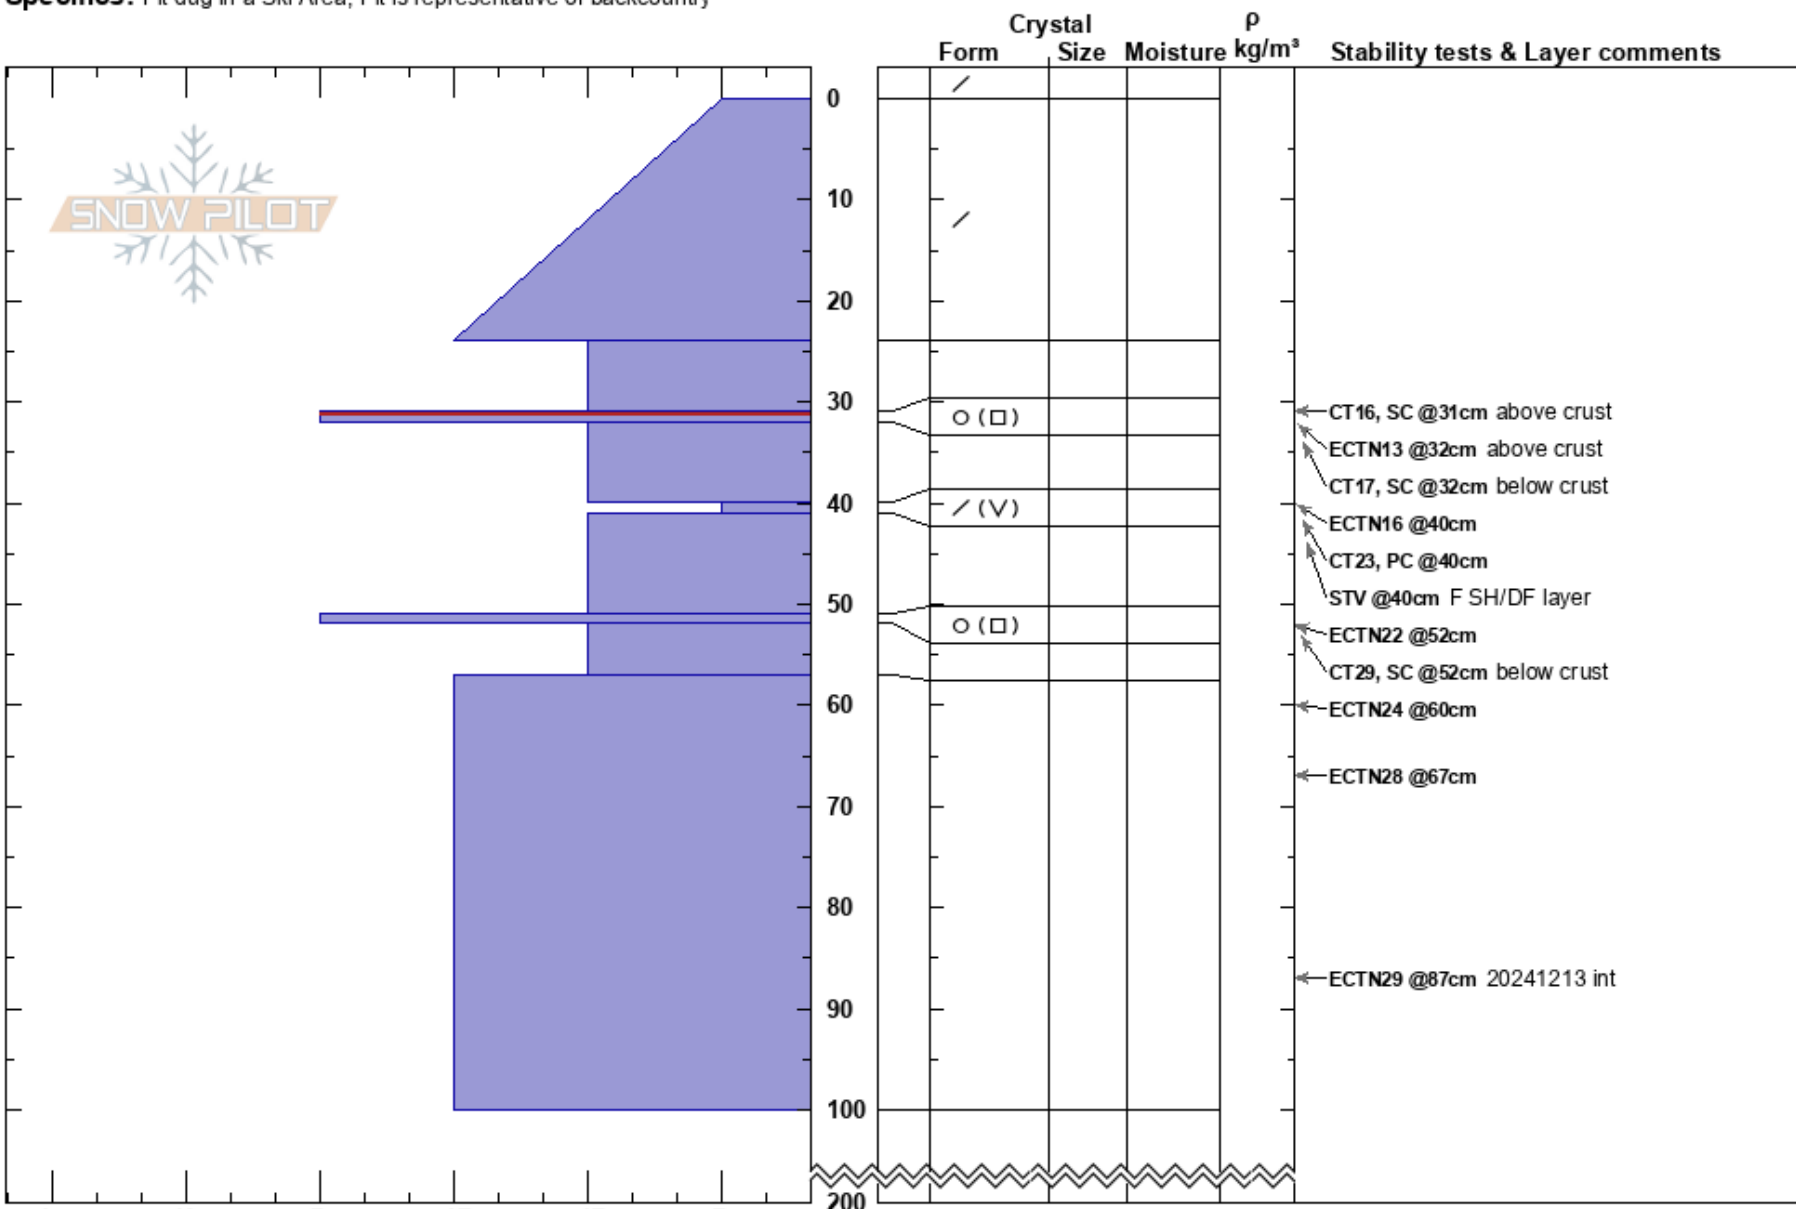

Dog Pit 5
 Brundage
 ID
 Elevation: 7300 ft
 Aspect: NW
 Specifics: Pit dug in a Ski Area; Pit is representative of backcountry

Michael Fitzgerald
 12/27/2024 - 1:00pm
 Co-ord: 45.00838N, -116.13428W
 Slope Angle: 15°
 Wind Loading: yes

Stability:
 Air Temperature: 27°F
 Sky Cover: OVC
 Precipitation: S1
 Wind: SW Light Breeze

HS:200
 Layer Notes:
 31-32cm: crust, facets above & below
 31-32cm: Problematic layer
 51-52cm: crust with facets below

Notes: Crust @31-32cm
 Crust @51cm
 F hardness @40cm
 20241208 New/Old snow interface @87cm
 20241208 Buried SH @91cm