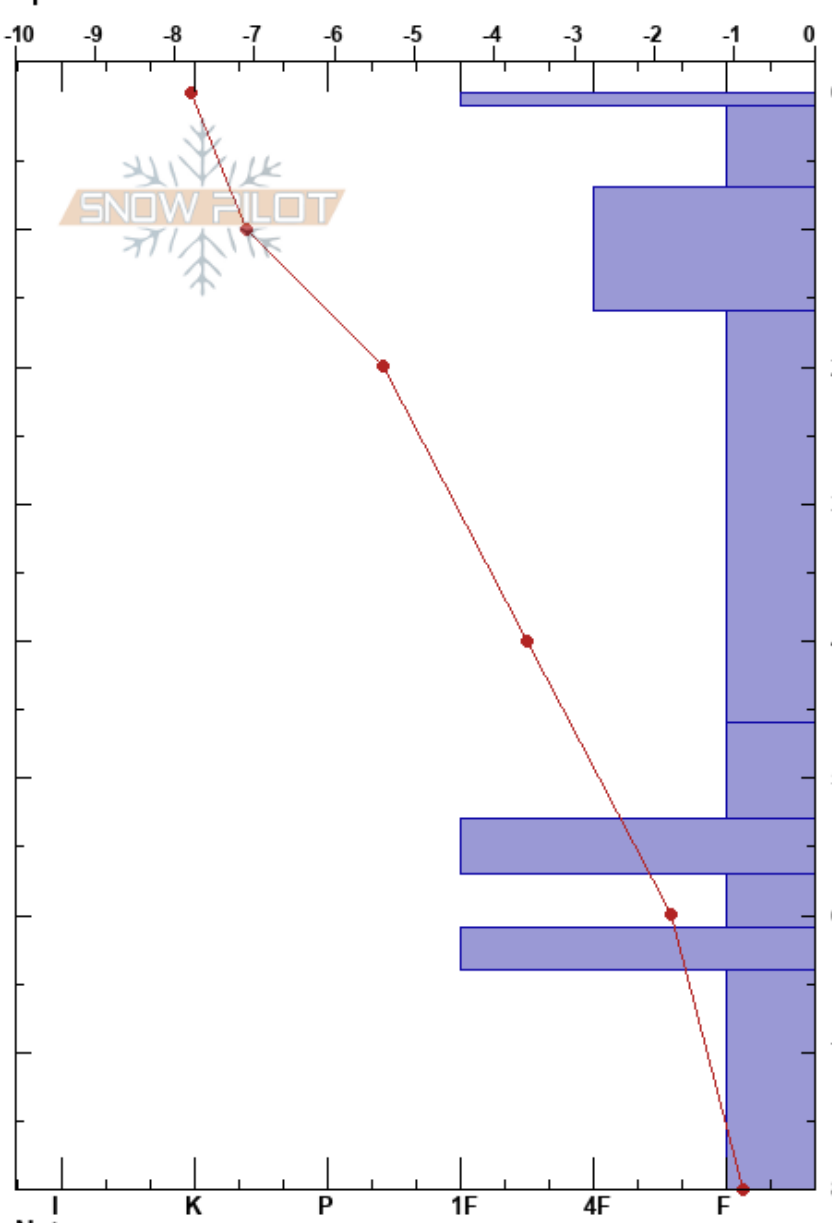

2018 02 13 Team 4 Pit1
 Vakkerløfjellet
 Norway
 Elevation: 590 m
 Aspect: S
 Specifics:

Geir Isaksen
 13/02/2018 - 11:00
 Co-ord: 34W CB 93963 56993
 Slope Angle: 36°
 Wind Loading: no

Stability: **HS:80**
 Air Temperature: 6.8°C **PF:60** 16-46cm:Problematic layer
 Sky Cover: FEW
 Precipitation: NO
 Wind: S Calm

Form	Crystal		Moisture	ρ kg/m ³	Stability tests & Layer comments
	Size				
☉☉			D		
□	2		D		
□	1		D		
					←CT15, Q3 @17cm
□	2		D		
□	2-3		D		
☉☉			D		
^	3		D		
☉☉			D		
^	3-4		D		
					←ECTX

Notes: