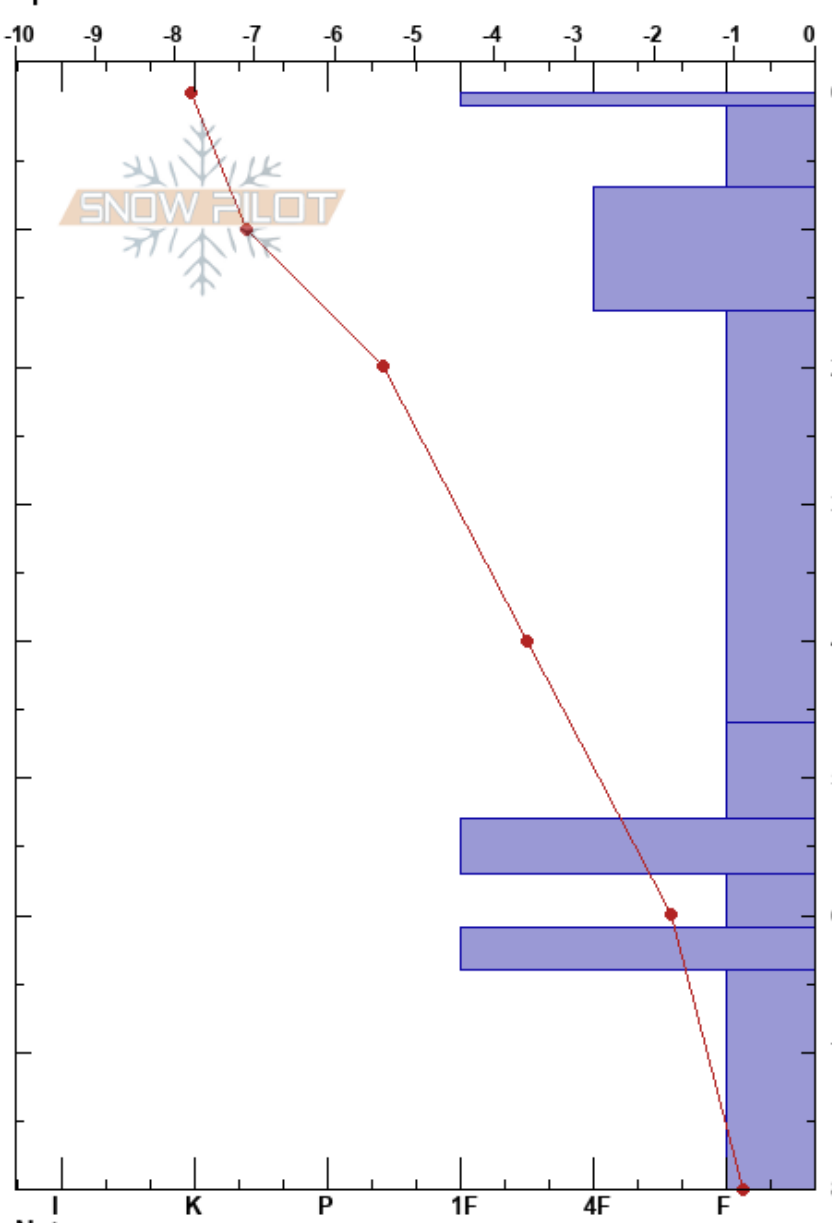

2018 02 13 Team 4 Pit1
 Vakkerløfjellet
 Norway
 Elevation: 590 m
 Aspect: S
 Specifics:

Geir Isaksen
 13/02/2018 - 11:00
 Co-ord: 34W CB 93963 56993
 Slope Angle: 36°
 Wind Loading: no

Stability: **HS:80**
 Air Temperature: 6.8°C **PF:60** 16-46cm:Problematic layer
 Sky Cover: FEW
 Precipitation: NO
 Wind: S Calm

Form	Crystal		Moisture	ρ kg/m ³	Stability tests & Layer comments
	Size				
☉☉			D		
□	2		D		
□	1		D		
					← CT15, Q3 @17cm
□	2		D		
□	2-3		D		
☉☉			D		
^	3		D		
☉☉			D		
^	3-4		D		
					← ECTX

Notes: