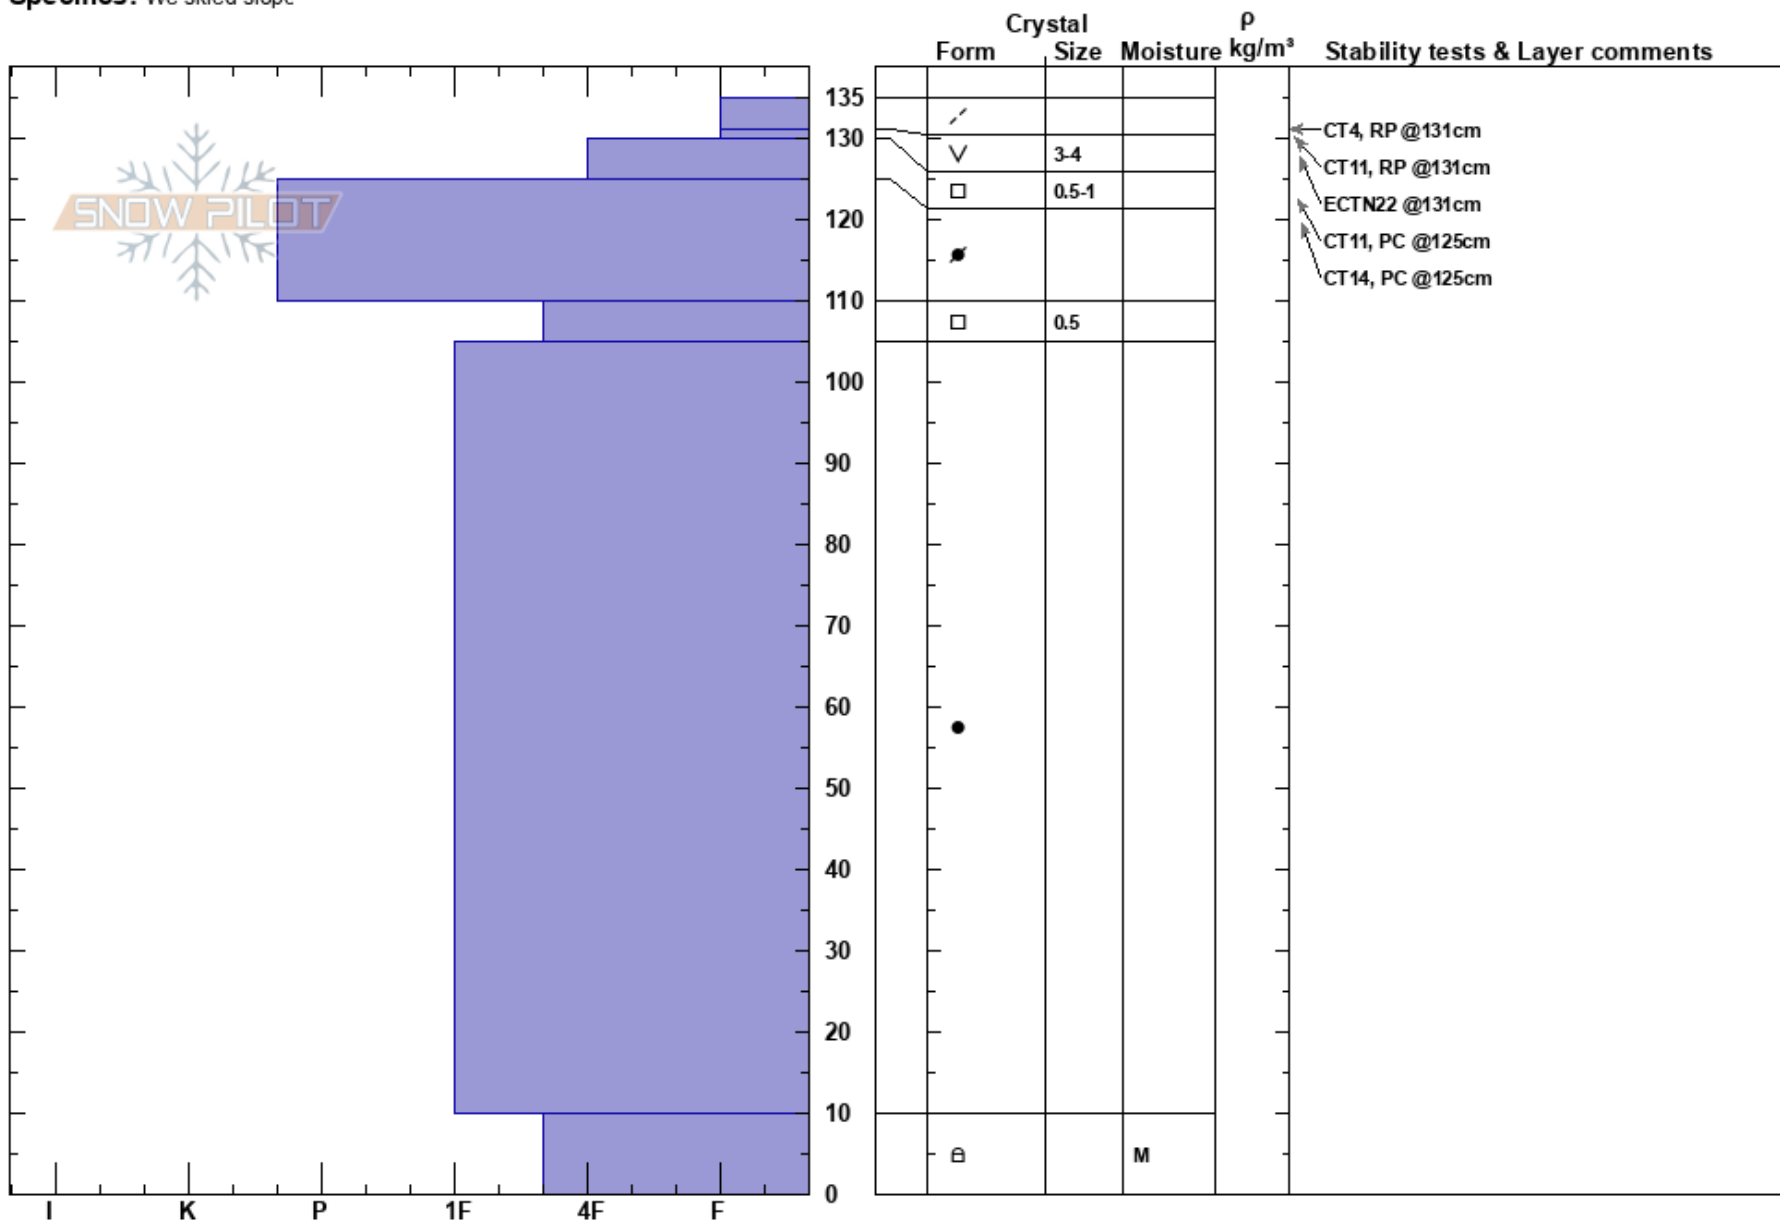

Colorado 2
 Kenai Mountains
 AK
 Elevation: 3300 ft
 Aspect: 225°
 Specifics: We skied slope

Andrew Schauer
 12/26/2024 - 2:00pm
 Co-ord: 60.66448N, -149.51836W
 Slope Angle: 29°
 Wind Loading: previous

Stability: Fair
 Air Temperature:
 Sky Cover: SCT
 Precipitation: NO
 Wind: W Light Breeze

HS:135

PF:5

PS:5

Layer Notes:

Notes: