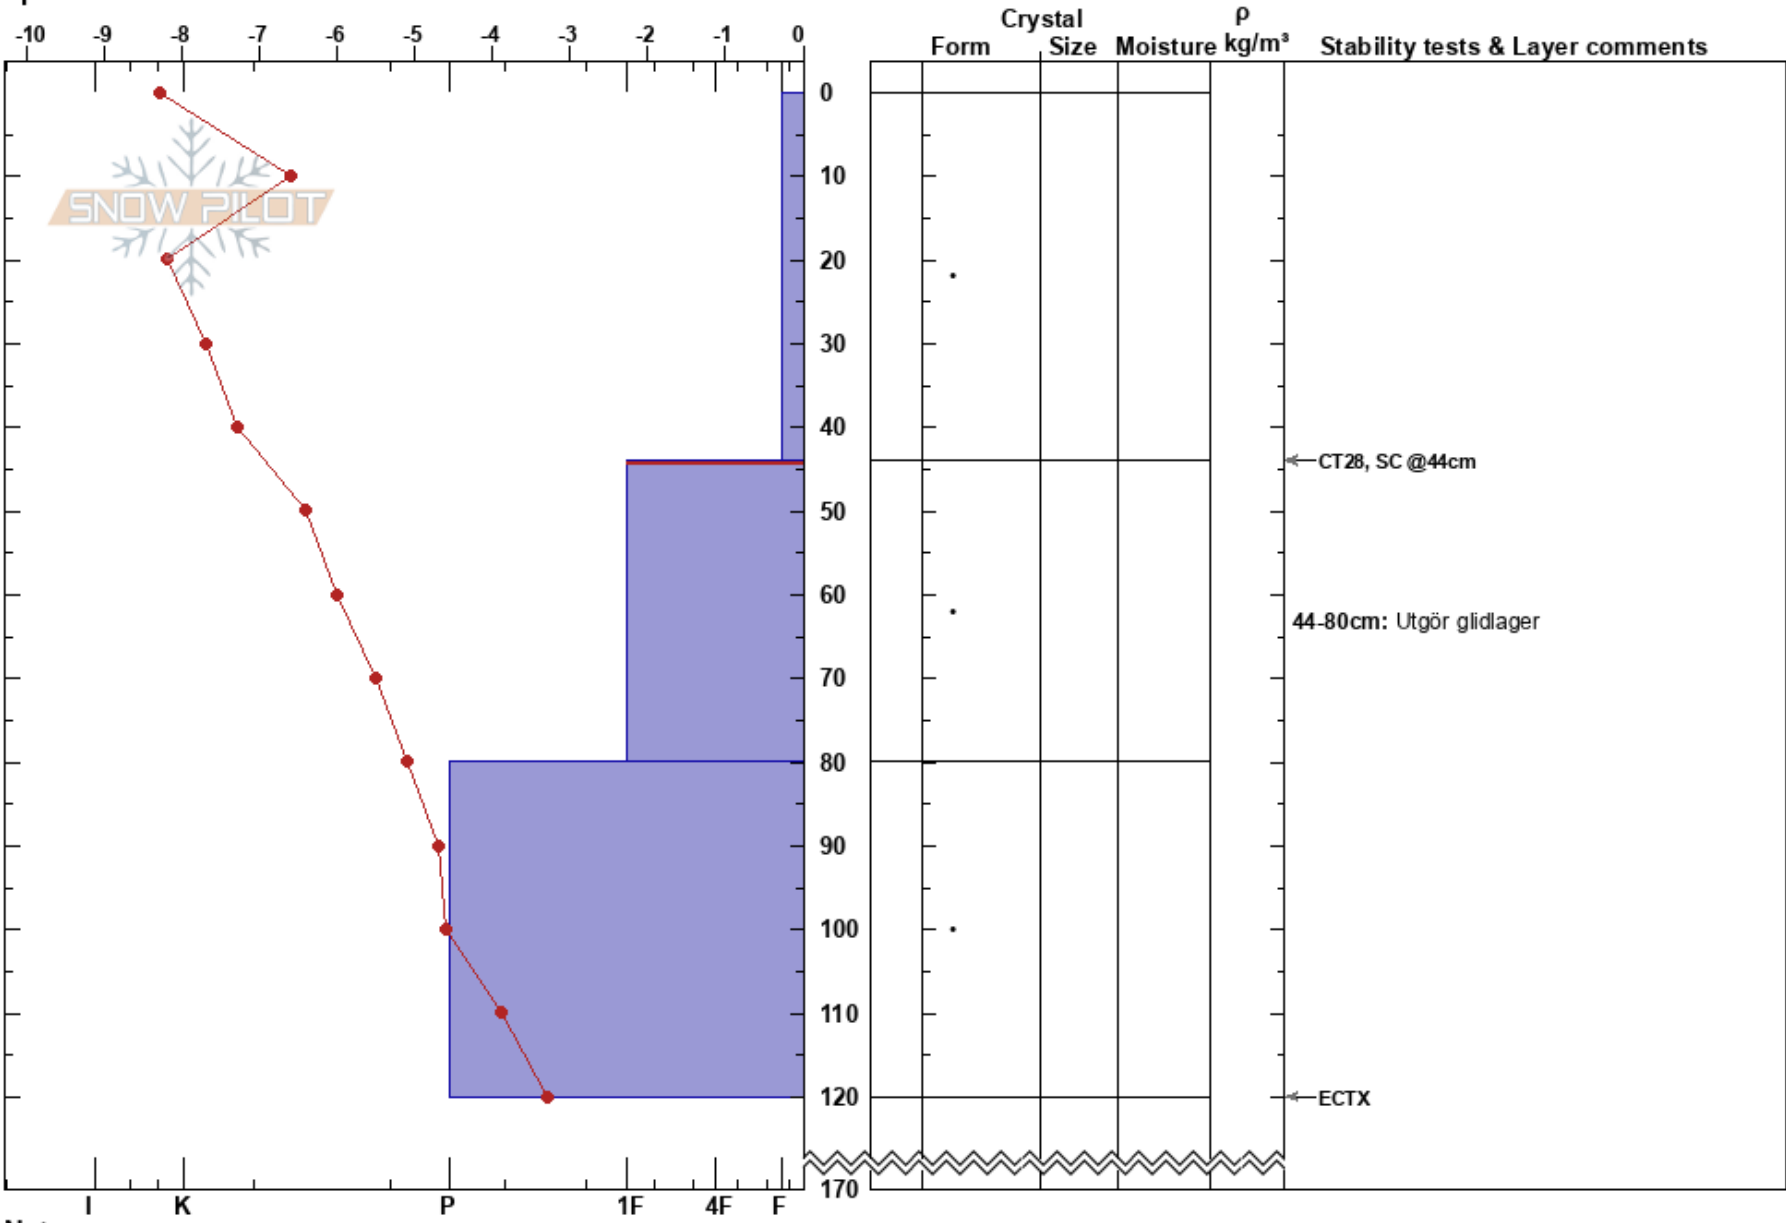

Vaellientjälhte  
 Kittelfjället  
 Sweden  
 Elevation: 900 m  
 Aspect: 180°  
 Specifics:

Jens Eliasson  
 13/02/2018 - 11:10  
 Co-ord: 33W WN 22104 31547  
 Slope Angle: 15°  
 Wind Loading:

Stability: **HS:170**  
 Air Temperature: -8.5°C PF:35  
 Sky Cover: OVC  
 Precipitation: S1  
 Wind:

Layer Notes:  
 44-80cm: Utgör glidlager  
 44-80cm: Problematic layer

Notes: