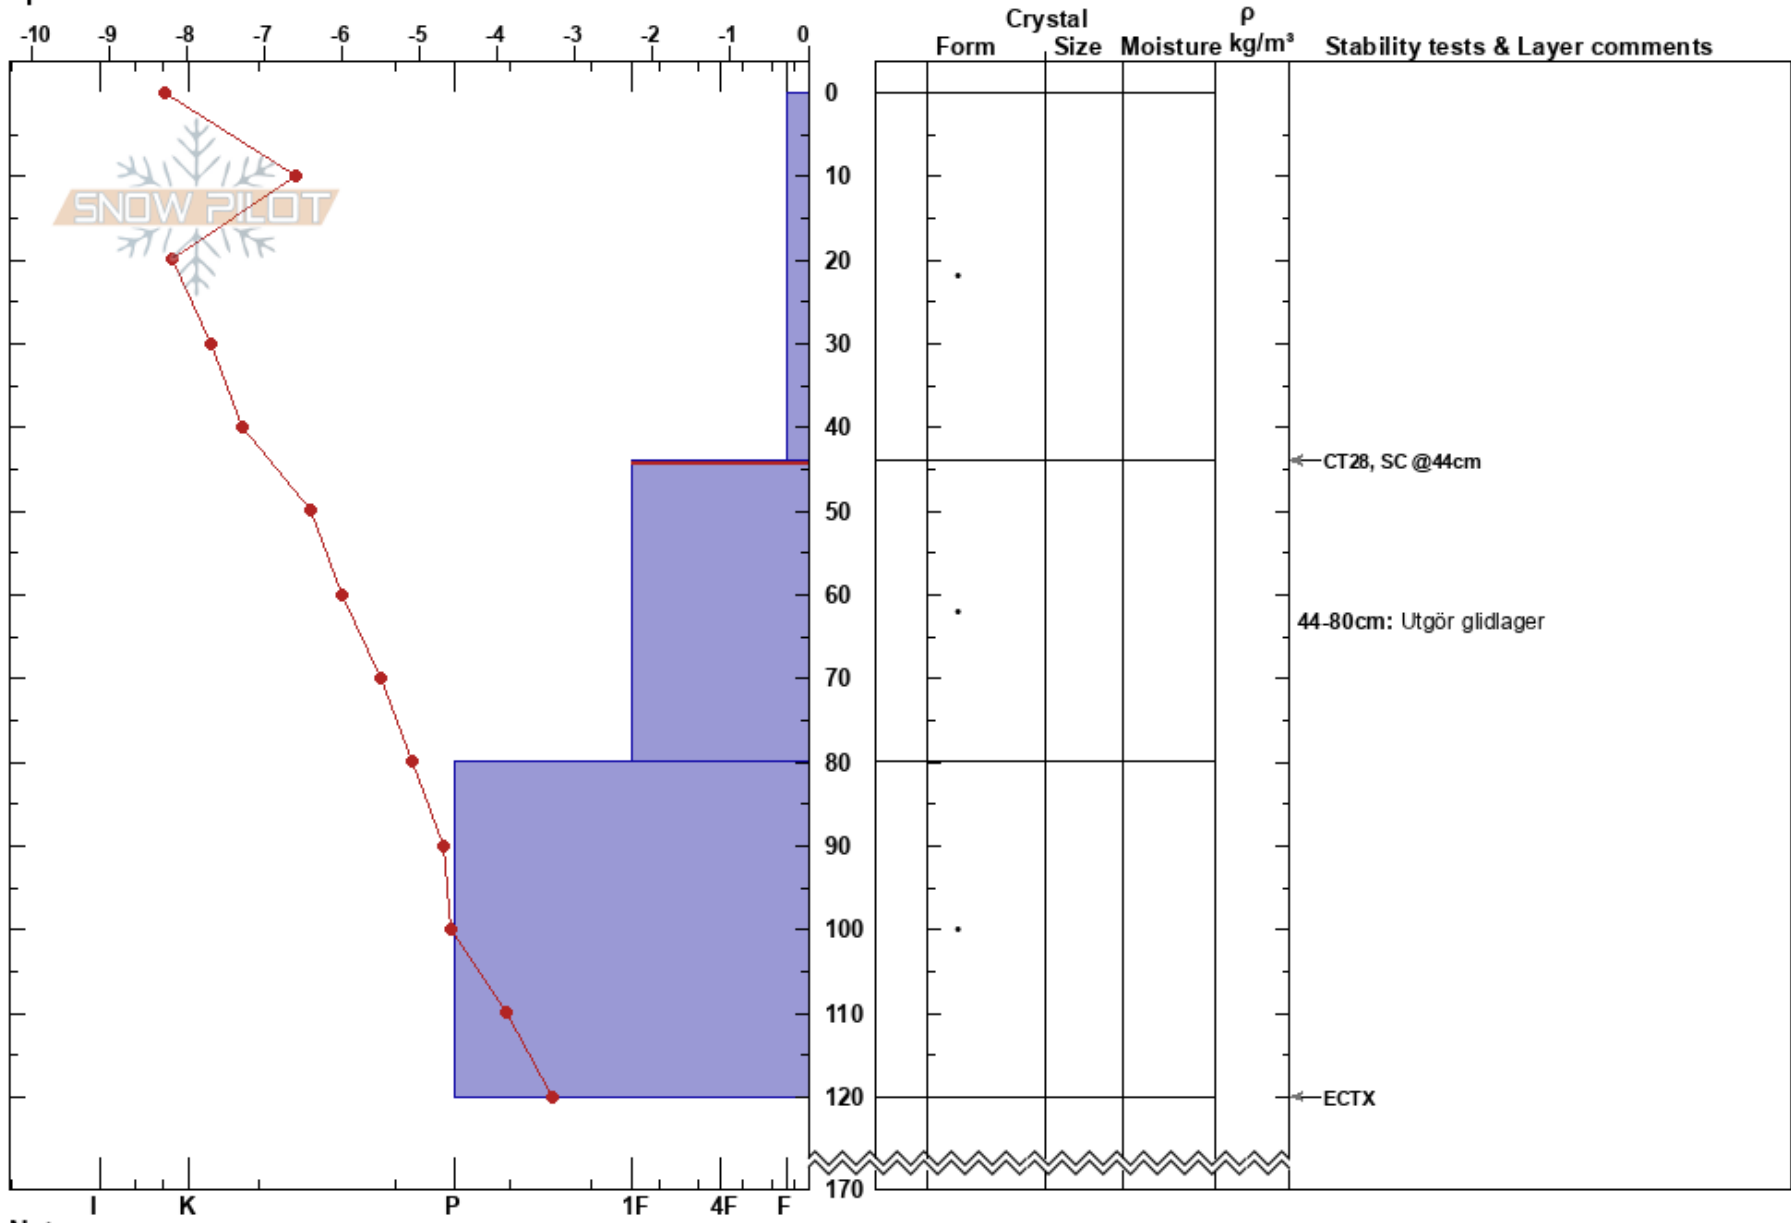

Vaellientjälhte
 Kittelfjället
 Sweden
 Elevation: 900 m
 Aspect: 180°
 Specifics:

Jens Eliasson
 13/02/2018 - 11:10
 Co-ord: 33W WN 22104 31547
 Slope Angle: 15°
 Wind Loading:

Stability: **HS:170**
 Air Temperature: -8.5°C PF:35
 Sky Cover: OVC
 Precipitation: S1
 Wind:

Layer Notes:
 44-80cm: Utgör glidlager
 44-80cm: Problematic layer

Notes: