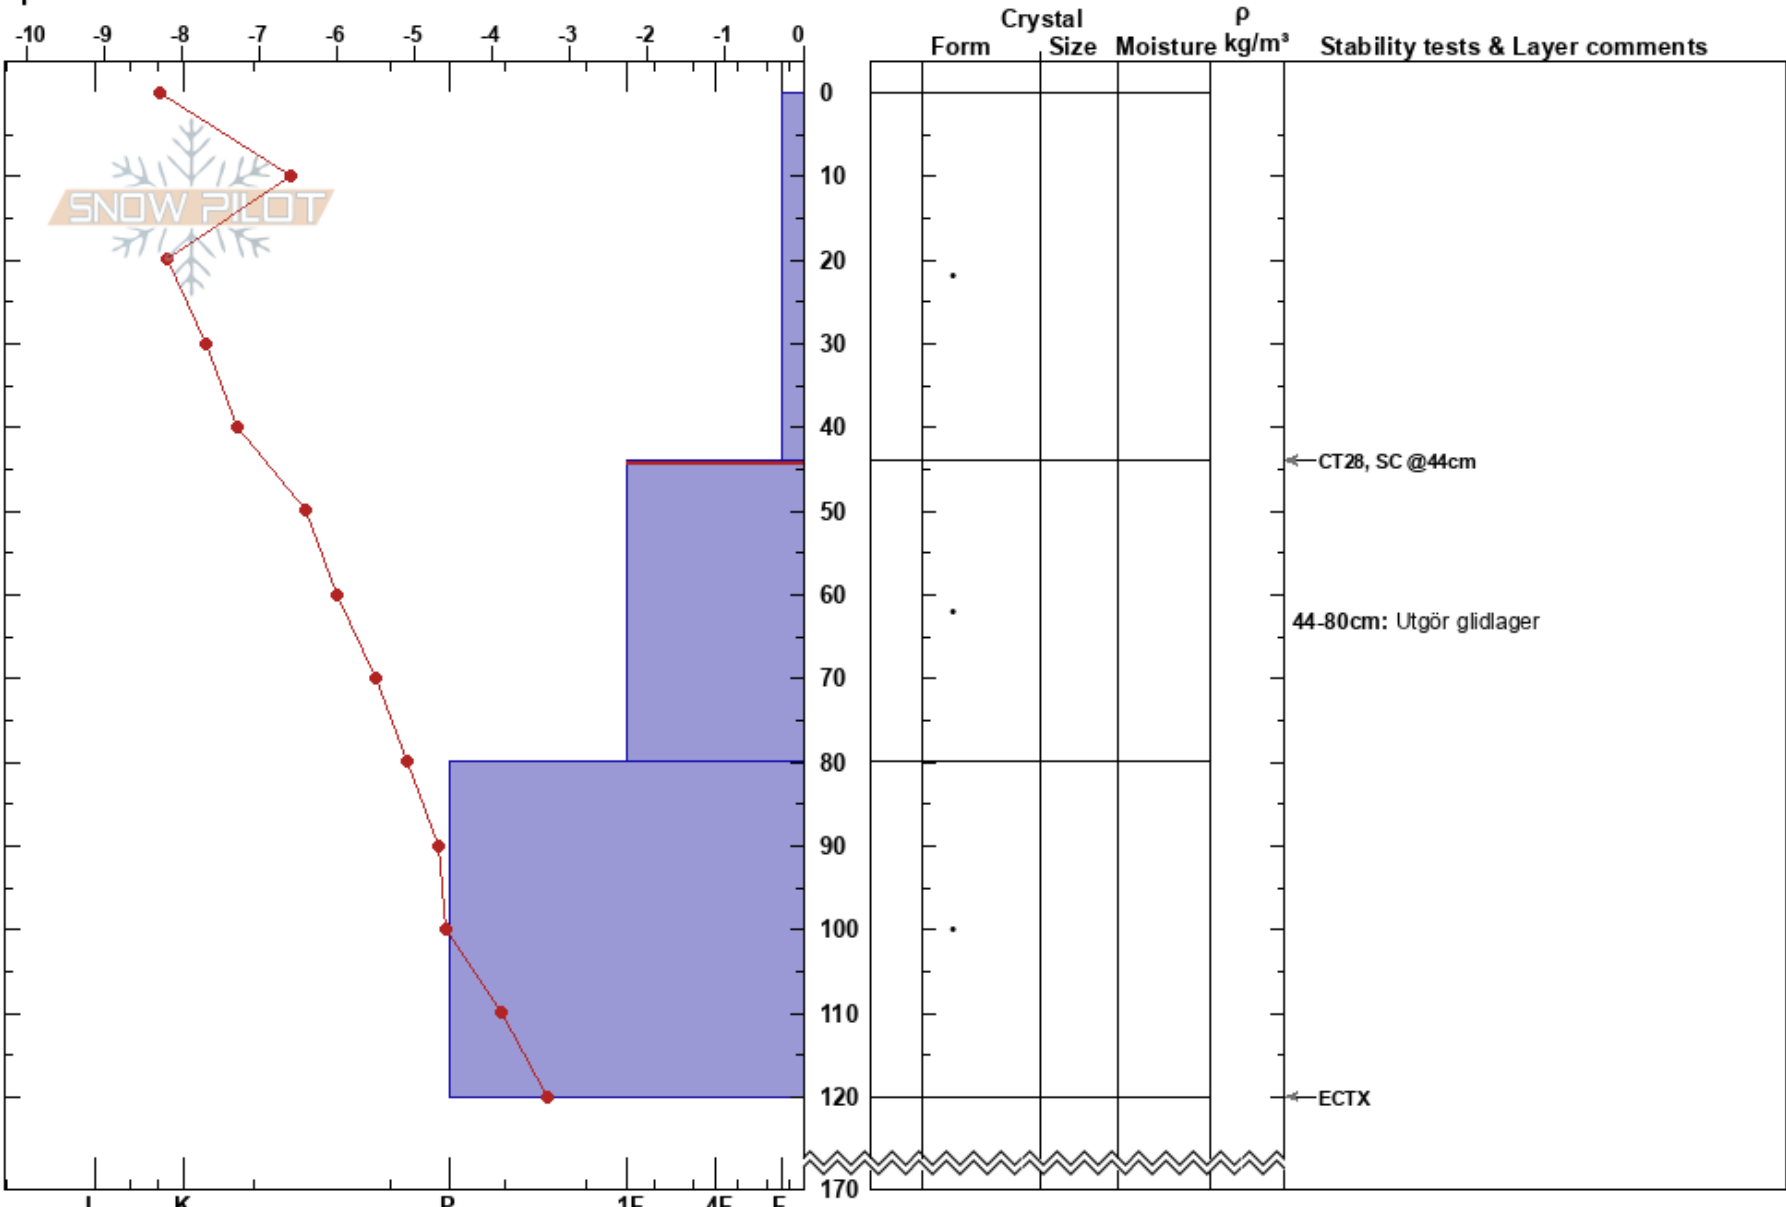

Vaellientjälhte
 Kittelfjället
 Sweden
 Elevation: 900 m
 Aspect: 180°
 Specifics:

Jens Eliasson
 13/02/2018 - 11:10
 Co-ord: 33W WN 22104 31547
 Slope Angle: 15°
 Wind Loading:

Stability: **HS:170**
 Air Temperature: -8.5°C PF:35
 Sky Cover: OVC
 Precipitation: S1
 Wind:

Layer Notes:
 44-80cm: Utgör glidlager
 44-80cm: Problematic layer

Notes: