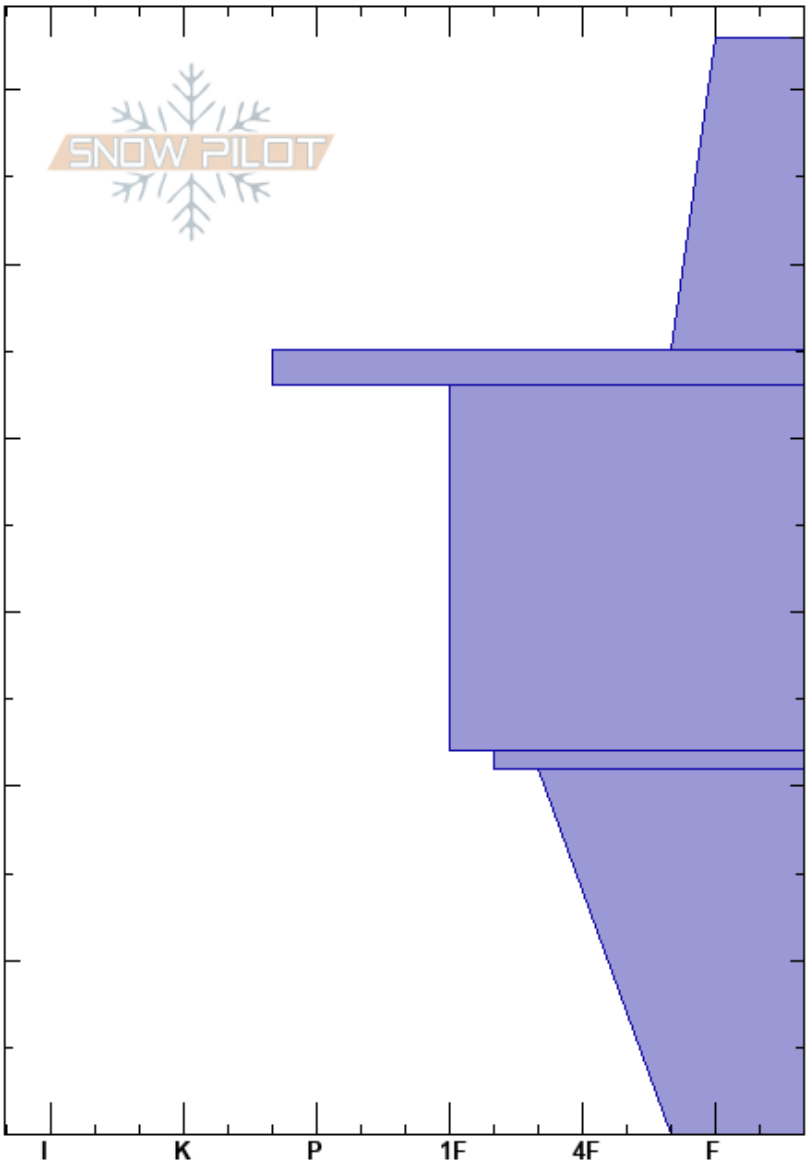

Table South
 Teton Range
 WY
 Elevation: 9000 ft
 Aspect: 170°
 Specifics:

Gabrielle Antonioli
 12/26/2024 - 12:00pm
 Co-ord: 43.75926N, -110.89632W
 Slope Angle: 24°
 Wind Loading:

Stability:
 Air Temperature:
 Sky Cover:
 Precipitation: S-1
 Wind:

HS:63
 PF:20
 Layer Notes:

Height (ft)	Crystal		Moisture	ρ kg/m ³	Stability tests & Layer comments
	Form	Size			
63 - 45					
45 - 43					
43 - 42					
42 - 41	(/)				
41 - 40					
40 - 38	⊙⊙				
38 - 33					
33 - 32	.				
32 - 22					
22 - 21	⊙⊙				
21 - 20					
20 - 10					
10 - 0	B	2-3			