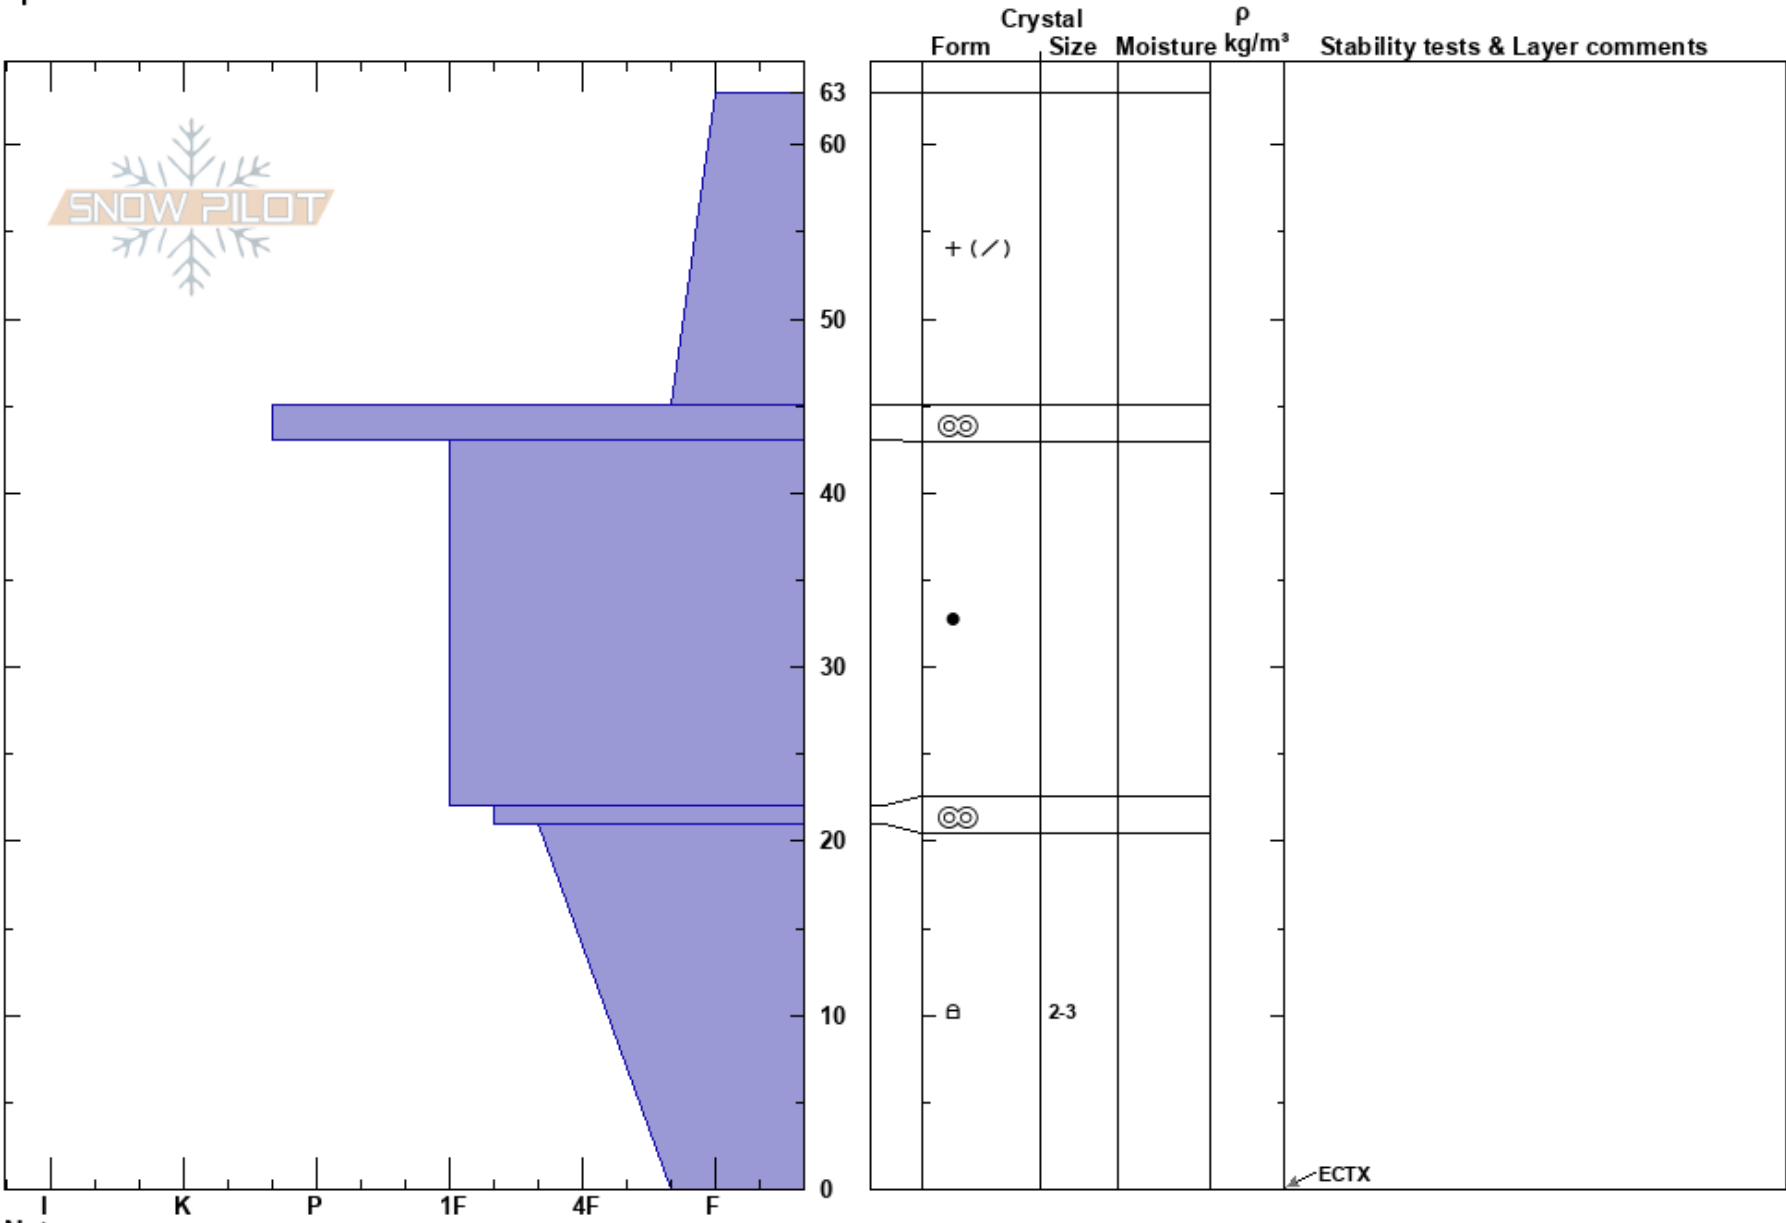

Table South  
 Teton Range  
 WY  
 Elevation: 9000 ft  
 Aspect: 170°  
 Specifics:

Gabrielle Antonioli  
 12/26/2024 - 12:00pm  
 Co-ord: 43.75926N, -110.89632W  
 Slope Angle: 24°  
 Wind Loading:

Stability:  
 Air Temperature:  
 Sky Cover:  
 Precipitation: S-1  
 Wind:

HS:63  
 PF:20  
 Layer Notes:

Notes: