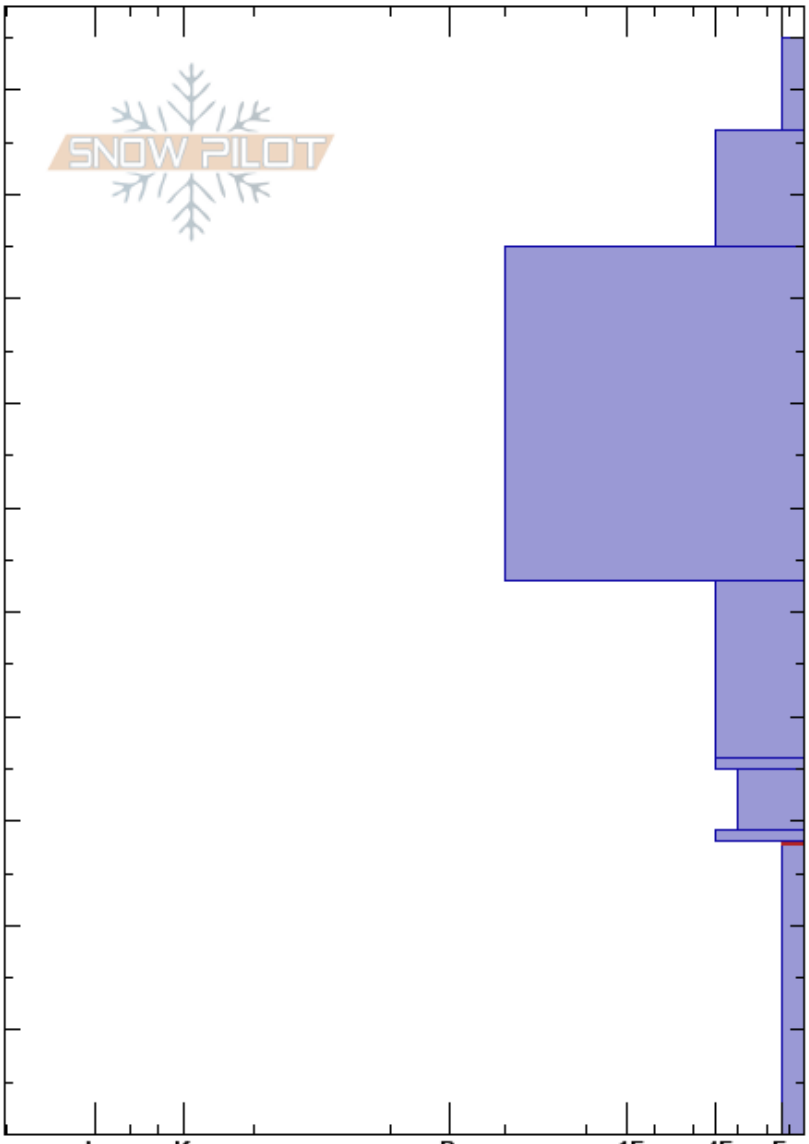

241226 Hot Dog Bowl E
 Cameron Pass
 CO
 Elevation: 11242 ft
 Aspect: E
 Specifics:

Ryan Zarter
 12/26/2024 - 12:30pm
 Co-ord: 40.52364N, -105.87833W
 Slope Angle: 28°
 Wind Loading: yes

Stability:
 Air Temperature: -6.5°C
 Sky Cover: OVC
 Precipitation: S-1
 Wind: SW Moderate

HS:105
 PF:25
 Layer Notes:
 36-35cm: Very decomposed MFcr
 29-28cm: Very decomposed MFcr
 28-0cm: Problematic layer

Height (cm)	Crystal		Moisture	ρ kg/m ³	Stability tests & Layer comments
	Form	Size			
105	/r	2			
100	/r	2	D		
90	/	1	D		
85					
70	• (⊖)	1	D		
55					
45	□	2	D		
36-35	□ ⊙ ⊙	2	D		36-35cm: Very decomposed MFcr
30	□	2	D		
29-28	□ ⊙ ⊙	2	D		← ECTP18 @28cm 29-28cm: Very decomposed MFcr
10	^	3	D		