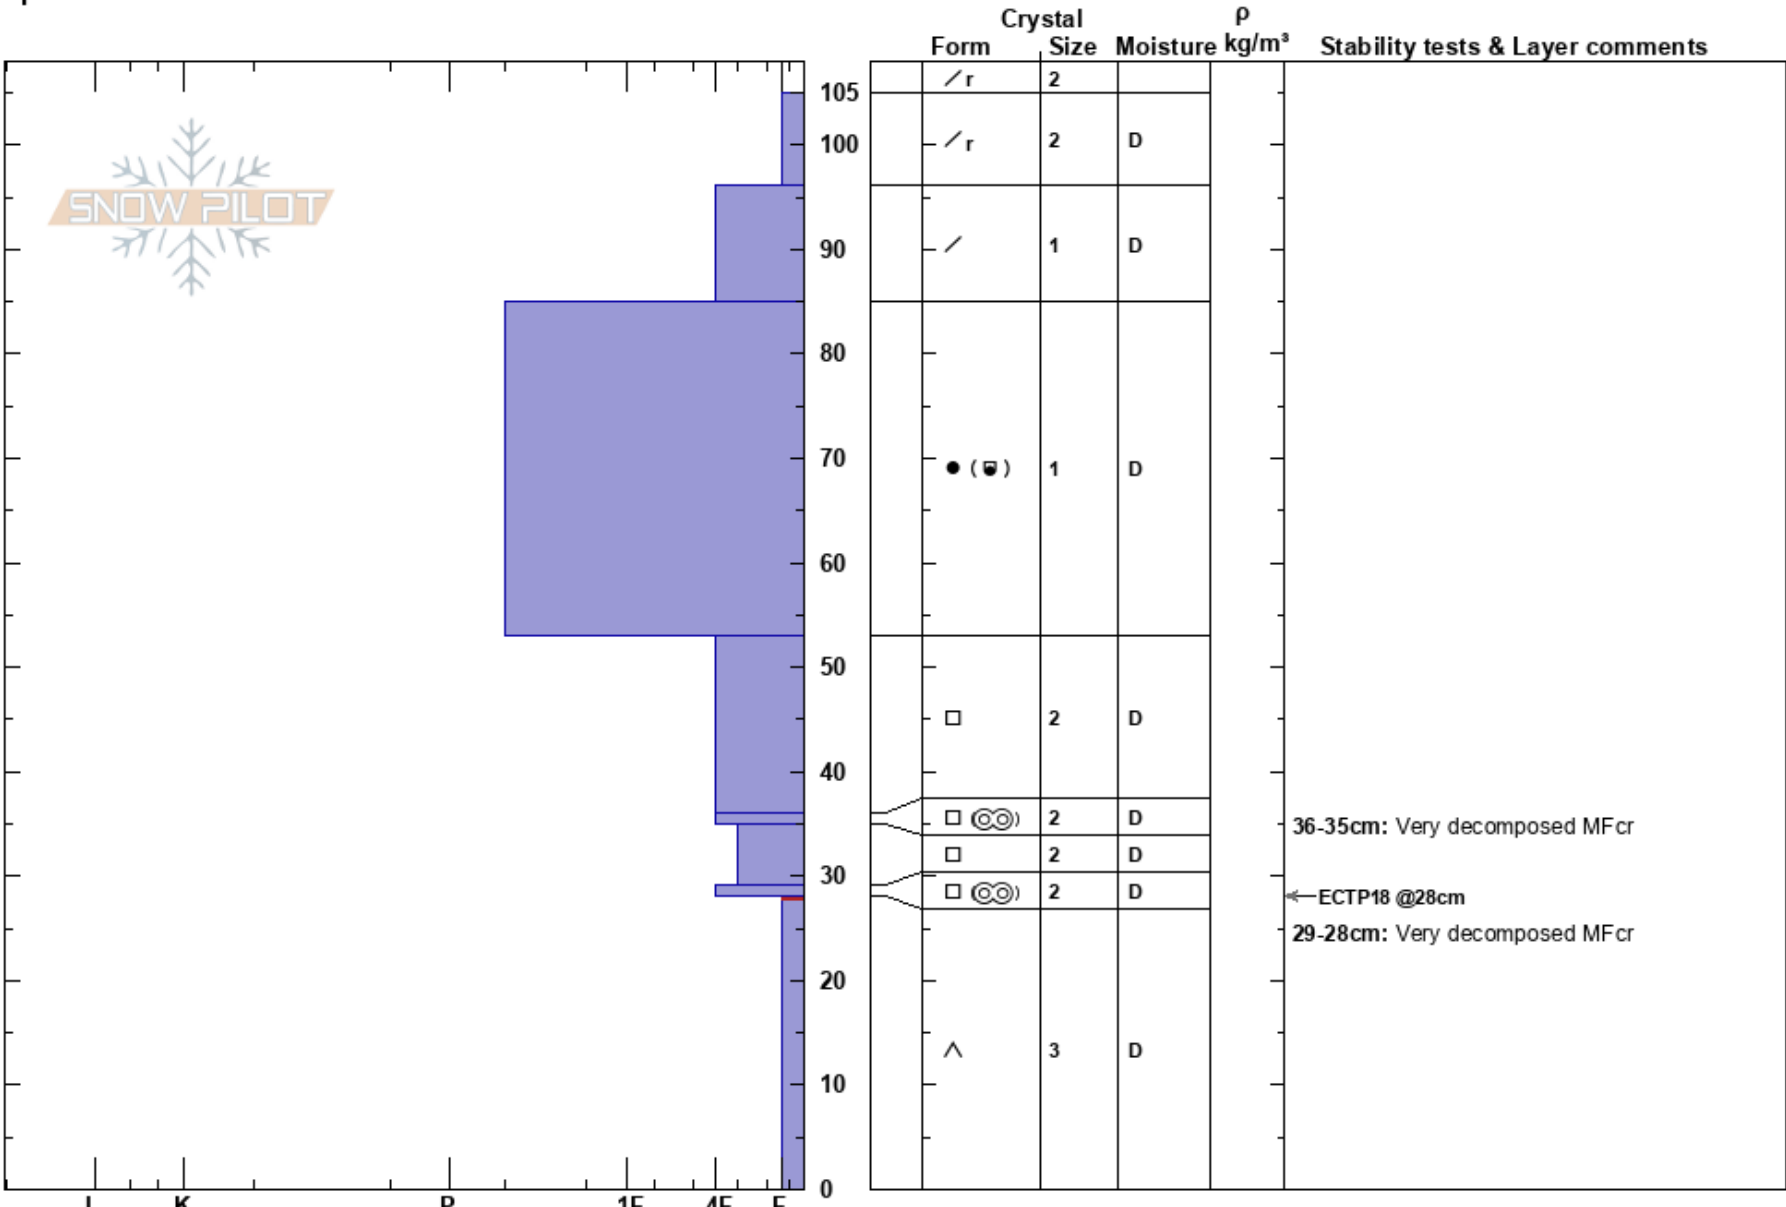

241226 Hot Dog Bowl E  
 Cameron Pass  
 CO  
 Elevation: 11242 ft  
 Aspect: E  
 Specifics:

Ryan Zarter  
 12/26/2024 - 12:30pm  
 Co-ord: 40.52364N, -105.87833W  
 Slope Angle: 28°  
 Wind Loading: yes

Stability:  
 Air Temperature: -6.5°C  
 Sky Cover: OVC  
 Precipitation: S-1  
 Wind: SW Moderate

HS:105  
 PF:25  
 36-35cm: Very decomposed MFcr  
 29-28cm: Very decomposed MFcr  
 28-0cm: Problematic layer