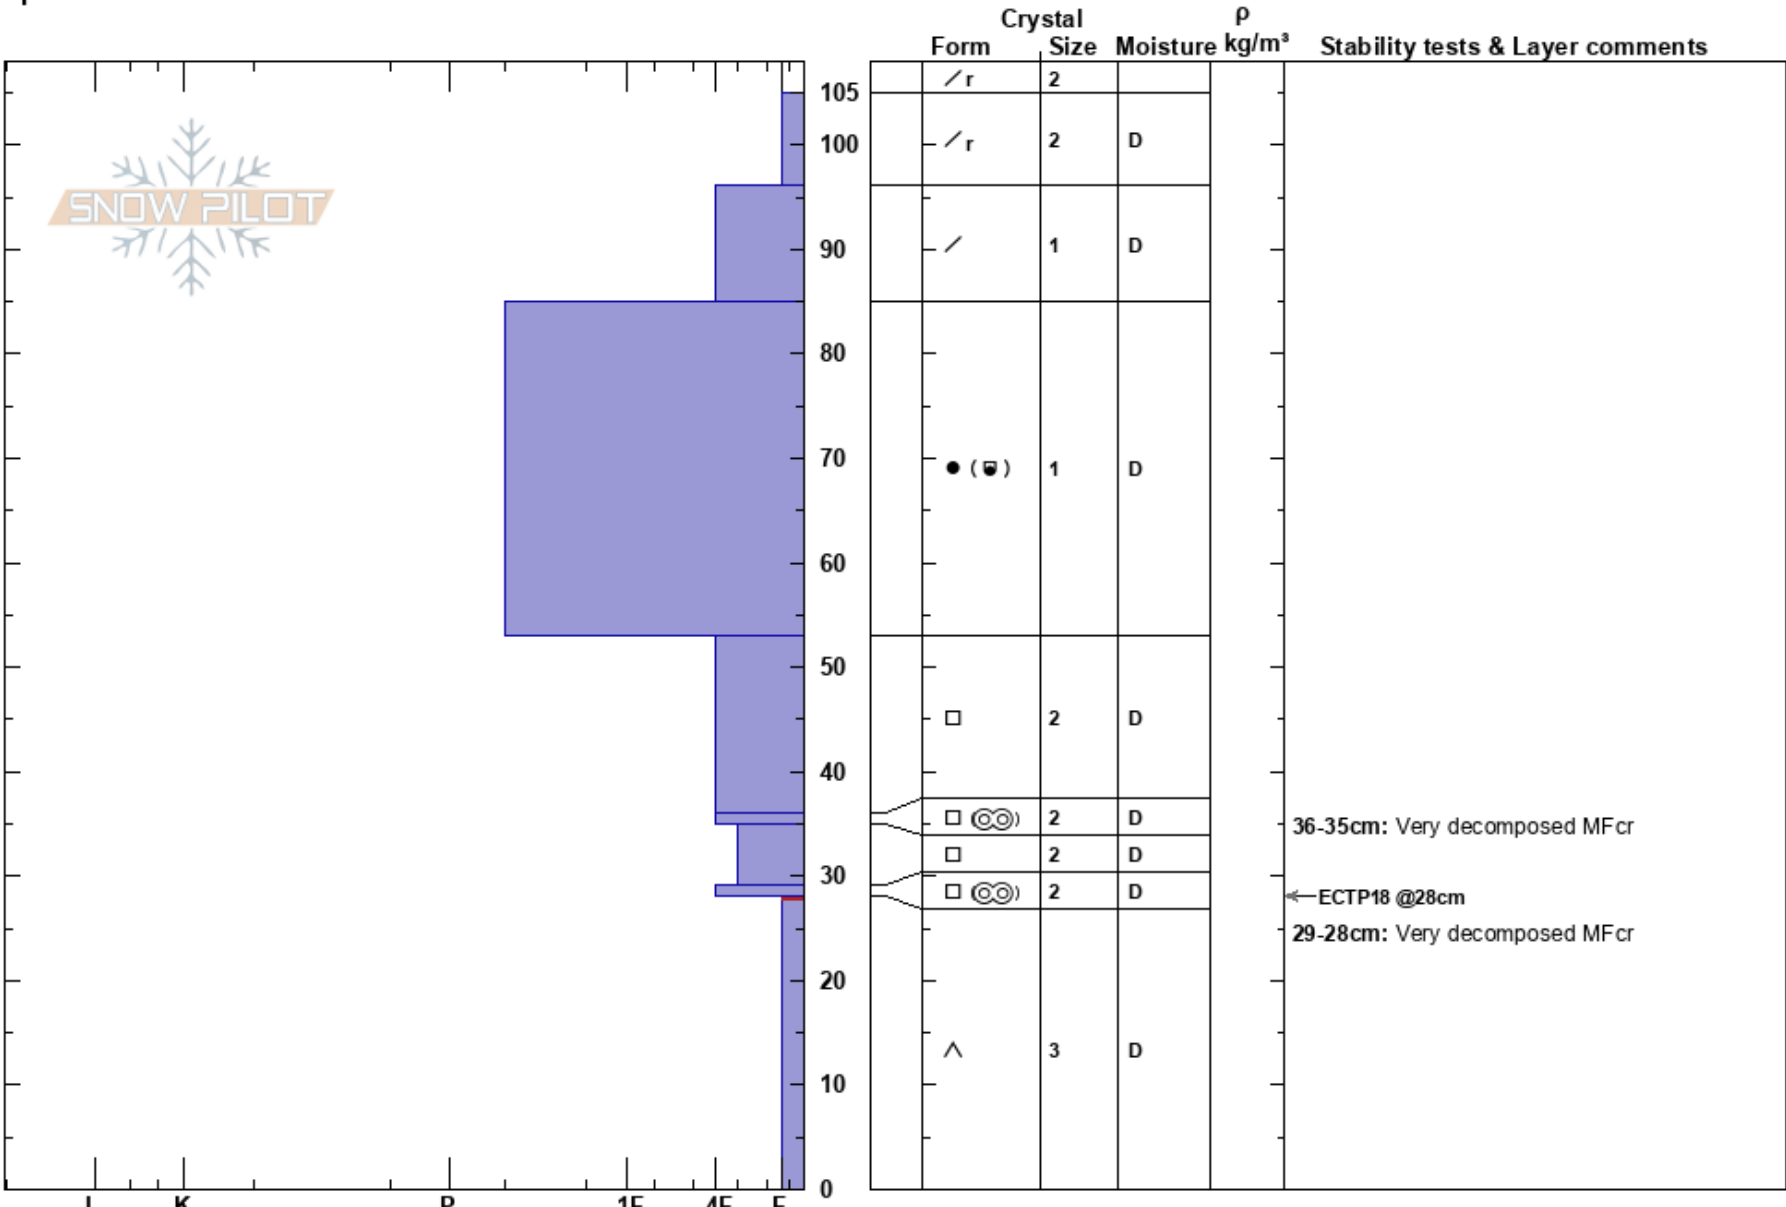

241226 Hot Dog Bowl E
 Cameron Pass
 CO
Elevation: 11242 ft
Aspect: E
Specifics:

Ryan Zarter
 12/26/2024 - 12:30pm
Co-ord: 40.52364N, -105.87833W
Slope Angle: 28°
Wind Loading: yes

Stability:
Air Temperature: -6.5°C
Sky Cover: OVC
Precipitation: S-1
Wind: SW Moderate

HS:105
PF:25
 36-35cm: Very decomposed MFcr
 29-28cm: Very decomposed MFcr
 28-0cm: Problematic layer

Notes: