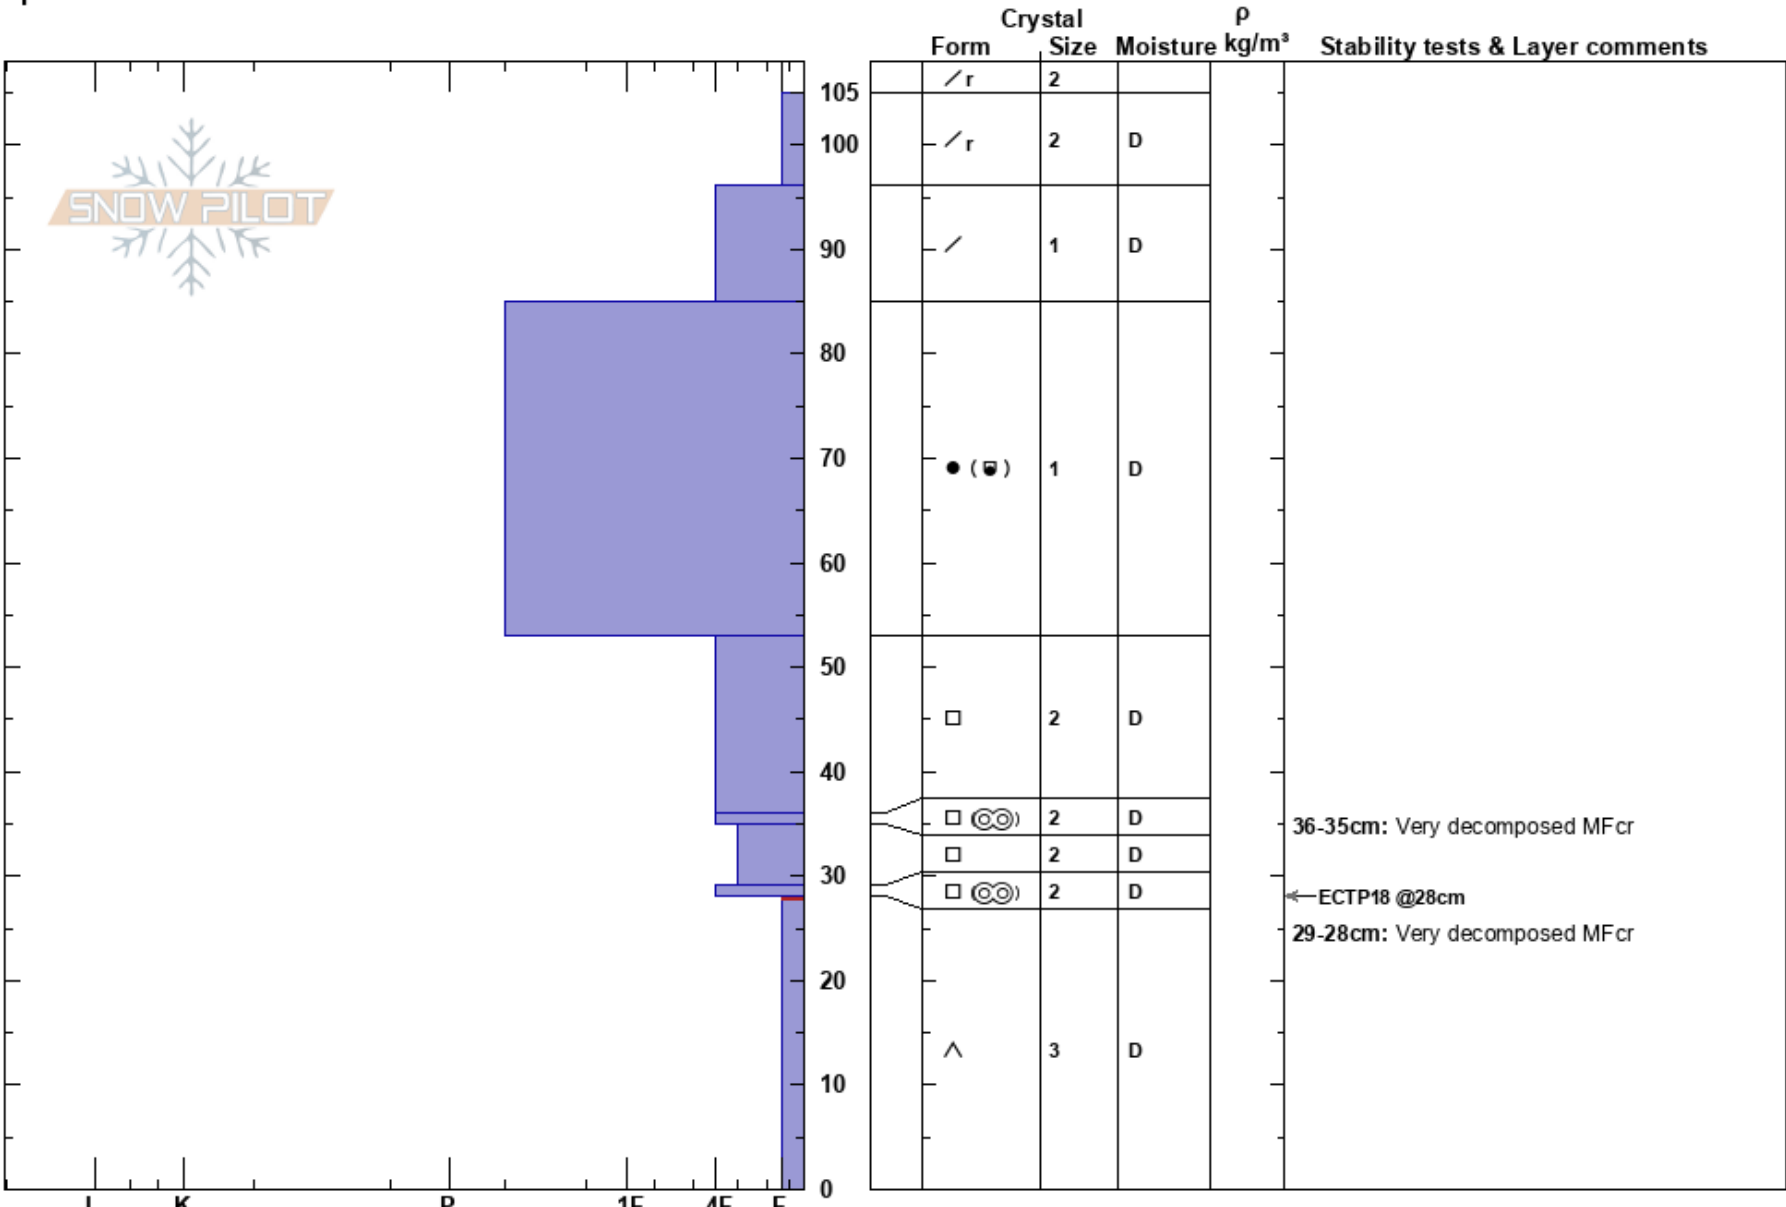

241226 Hot Dog Bowl E  
 Cameron Pass  
 CO  
**Elevation:** 11242 ft  
**Aspect:** E  
**Specifics:**

Ryan Zarter  
 12/26/2024 - 12:30pm  
**Co-ord:** 40.52364N, -105.87833W  
**Slope Angle:** 28°  
**Wind Loading:** yes

**Stability:**  
**Air Temperature:** -6.5°C  
**Sky Cover:** OVC  
**Precipitation:** S-1  
**Wind:** SW Moderate

**HS:**105  
**PF:**25  
 36-35cm: Very decomposed MFcr  
 29-28cm: Very decomposed MFcr  
 28-0cm: Problematic layer