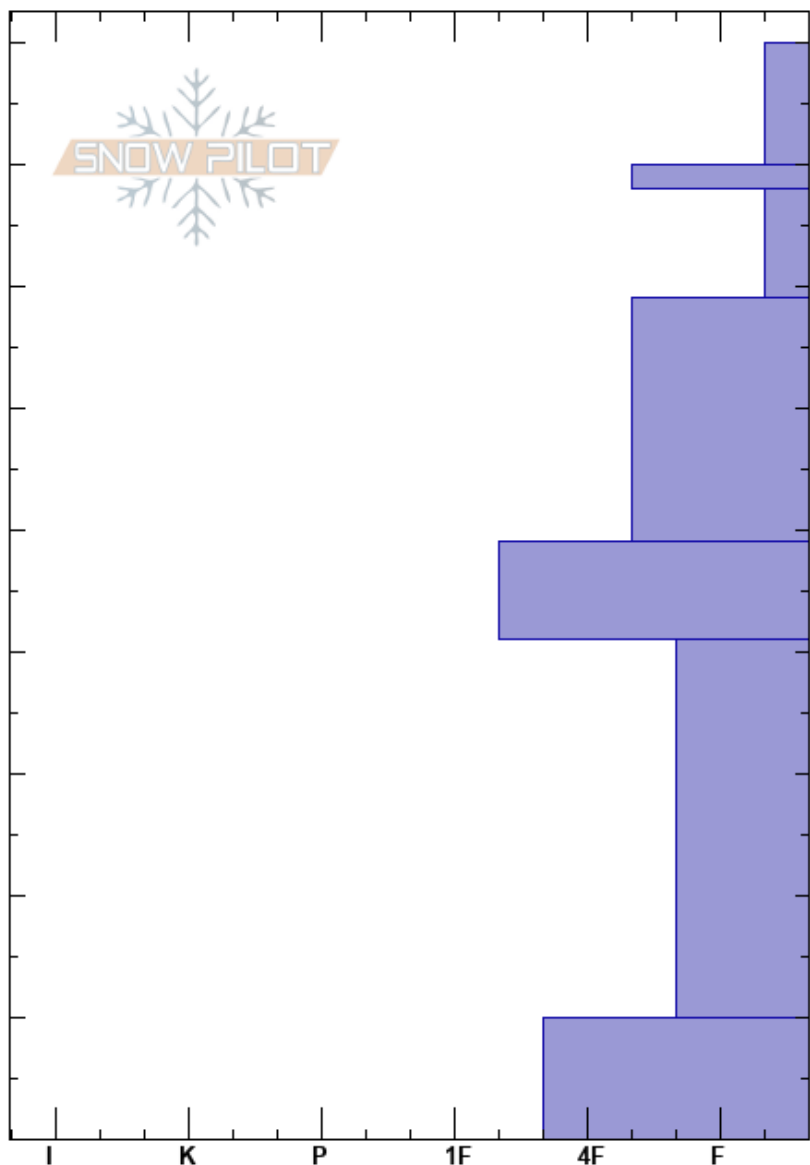

Darkside
 La Sal Mountains
 UT
 Elevation: 10930 ft
 Aspect: 23°
 Specifics:

Dave Garcia
 12/26/2024 - 11:15am
 Co-ord: 38.46584N, -109.25328W
 Slope Angle: 28°
 Wind Loading: previous

Stability: Good
 Air Temperature:
 Sky Cover: OVC
 Precipitation: S-1
 Wind: N Light Breeze

HS:90
 Layer Notes:
 78-69cm: Very weak layer
 78-69cm: Problematic layer
 41-10cm: Problematic Layer
 10-0cm: Breaking down

Form	Crystal		Moisture	ρ kg/m ³	Stability tests & Layer comments
	Size	Size			
+					
⊙					
⊠	1.5				78-69cm: Very weak layer
□	1				
⊠ (□)	1(1)				
□	2-2.5				41-10cm: Problematic Layer
□					10-0cm: Breaking down