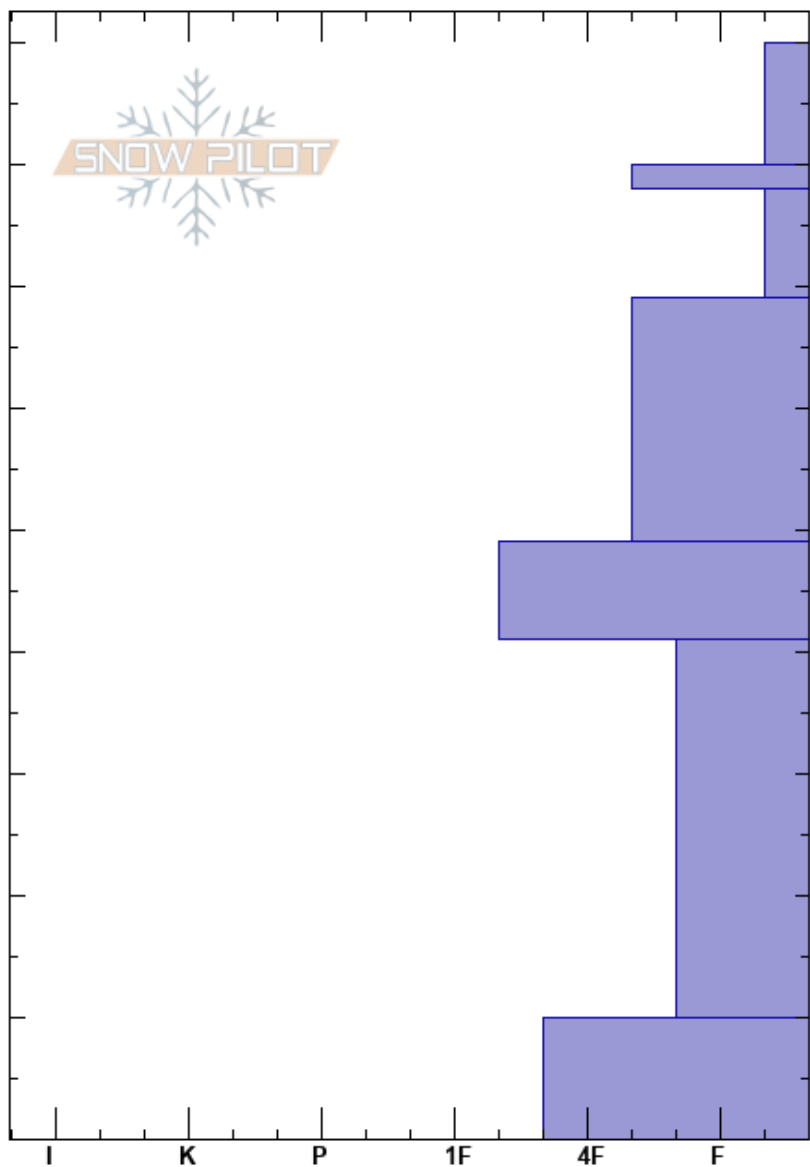

Darkside
 La Sal Mountains
 UT
 Elevation: 10930 ft
 Aspect: 23°
 Specifics:

Dave Garcia
 12/26/2024 - 11:15am
 Co-ord: 38.46584N, -109.25328W
 Slope Angle: 28°
 Wind Loading: previous

Stability: Good
 Air Temperature:
 Sky Cover: OVC
 Precipitation: S-1
 Wind: N Light Breeze

HS:90
 Layer Notes:
 78-69cm: Very weak layer
 78-69cm: Problematic layer
 41-10cm: Problematic Layer
 10-0cm: Breaking down

Crystal Form	Crystal Size	Moisture	ρ kg/m ³	Stability tests & Layer comments
+				
⊙				
⊠	1.5			78-69cm: Very weak layer
□	1			
⊠ (□)	1(1)			
□	2-2.5			41-10cm: Problematic Layer
□				10-0cm: Breaking down