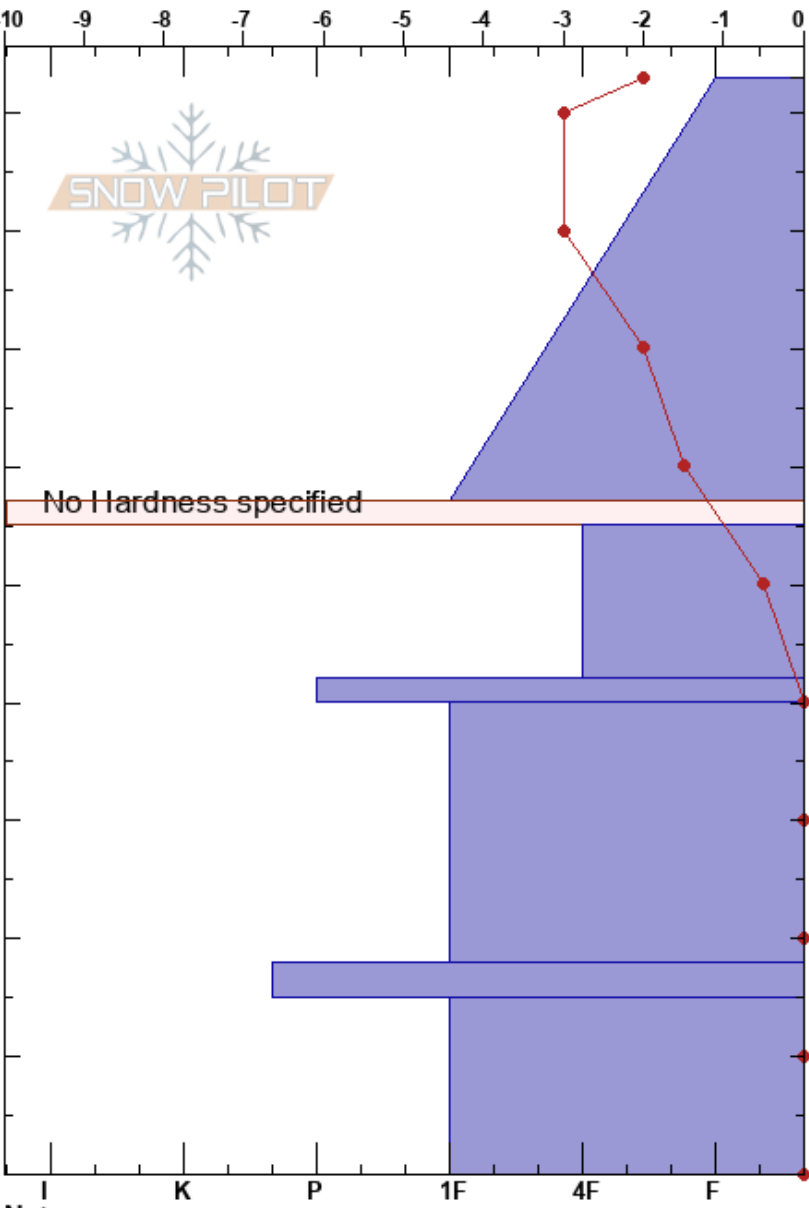

Wisherd Ridge  
Rattlesnake Mtns  
MT  
Elevation: 6920 ft  
Aspect: E  
Specifics:

Tony LeBaron  
12/26/2024 - 1:00pm  
Co-ord: 46.92499N, -113.79291W  
Slope Angle: 10°  
Wind Loading:

Stability:  
Air Temperature: -2°C  
Sky Cover: OVC  
Precipitation: S-1  
Wind: S Moderate

HS:93  
Layer Notes:  
57-55cm: Problematic layer

Form	Crystal		$\rho$ kg/m <sup>3</sup>	Stability tests & Layer comments
	Size	Moisture		
/				
□				← ECTN19 @56cm
/				
⊙⊙				
⊖				
⊙⊙				
□				

Notes: